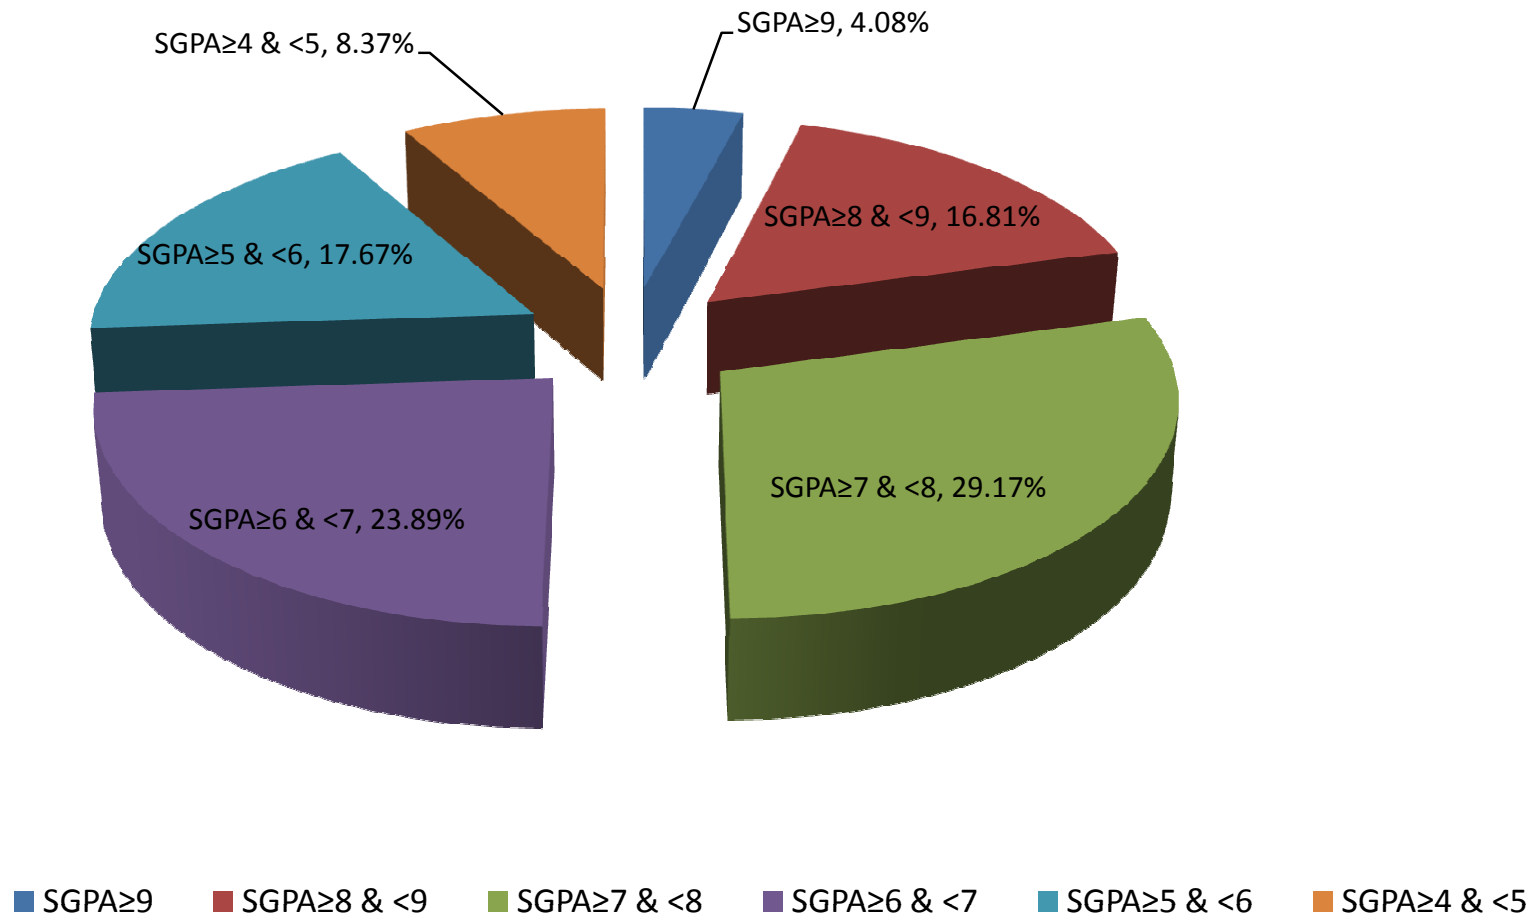

SGPA Break up of B.Pharm. Ist Semester Students Appearing in All Theory Subjects (2016-17 Odd Semester)

SGPA	No. of Students	%age of Students
SGPA \geq 9	199	4.08%
SGPA \geq 8 & <9	819	16.81%
SGPA \geq 7 & <8	1,421	29.17%
SGPA \geq 6 & <7	1,164	23.89%
SGPA \geq 5 & <6	861	17.67%
SGPA \geq 4 & <5	408	8.37%
SGPA \geq 3 & <4	0	0.00%
SGPA \geq & <3	0	0.00%
SGPA<2	0	0.00%
Total	4,872	100.00%