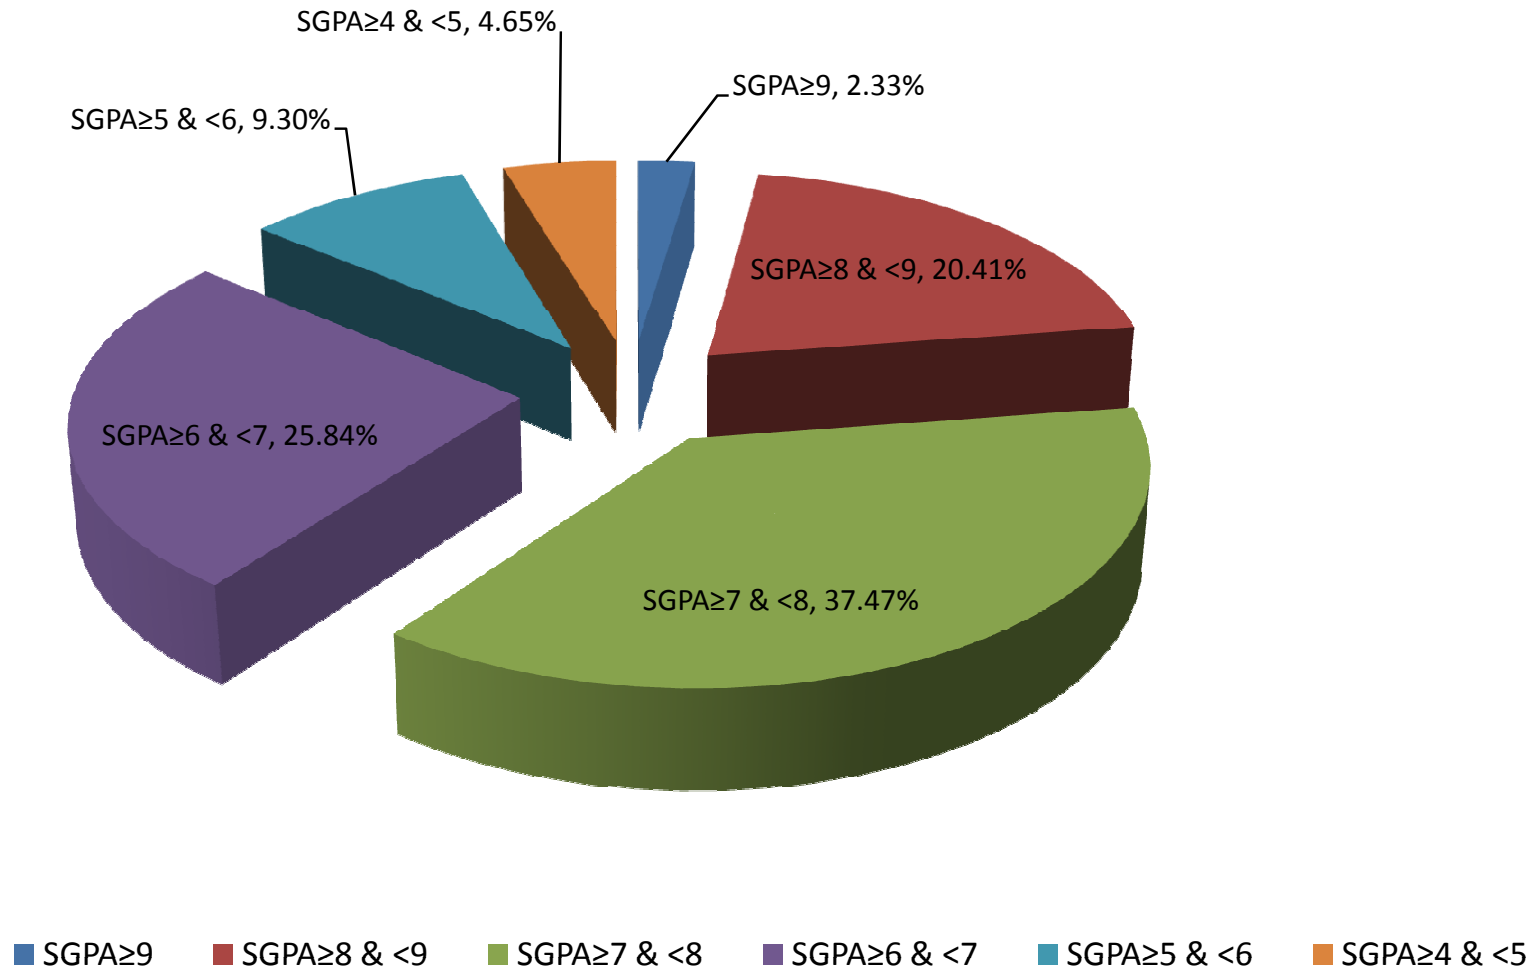

SGPA Break up of BHMCT Ist Semester Students Appearing in All Theory Subjects (2016-17 Odd Semester)

SGPA	No. of Students	%age of Students
SGPA \geq 9	9	2.33%
SGPA \geq 8 & <9	79	20.41%
SGPA \geq 7 & <8	145	37.47%
SGPA \geq 6 & <7	100	25.84%
SGPA \geq 5 & <6	36	9.30%
SGPA \geq 4 & <5	18	4.65%
Total	387	100.00%