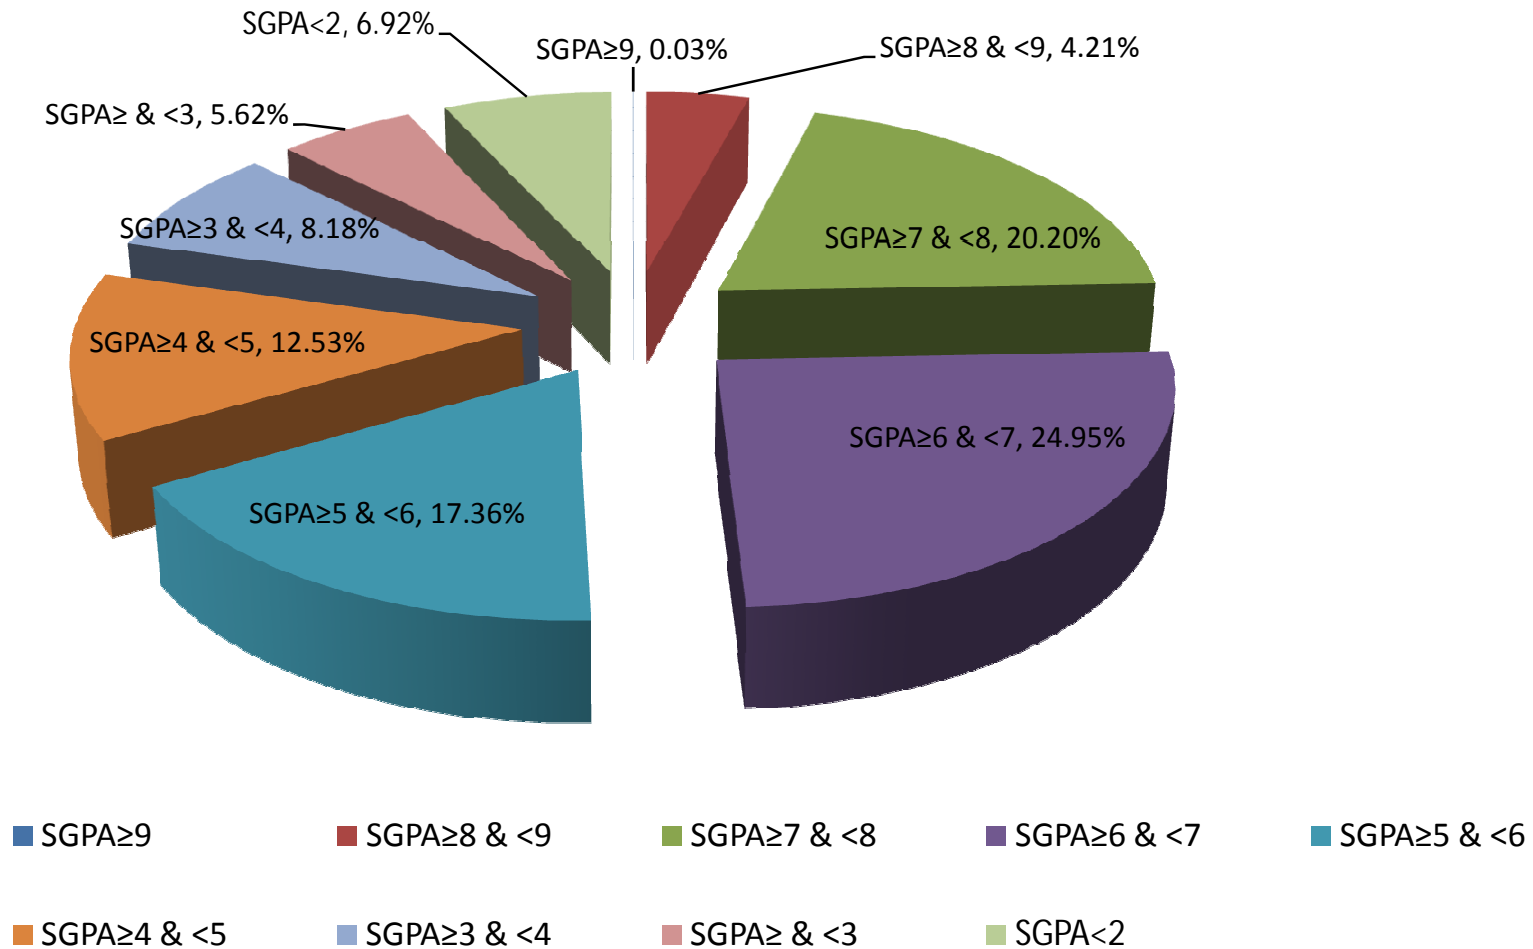

SGPA Break up of MBA Ist Semester Students Appearing in All Theory Subjects (2016-17 Odd Semester)

SGPA	No. of Students	%age of Students
SGPA \geq 9	4	0.03%
SGPA \geq 8 & <9	623	4.21%
SGPA \geq 7 & <8	2,992	20.20%
SGPA \geq 6 & <7	3,696	24.95%
SGPA \geq 5 & <6	2,571	17.36%
SGPA \geq 4 & <5	1,856	12.53%
SGPA \geq 3 & <4	1,212	8.18%
SGPA \geq & <3	832	5.62%
SGPA<2	1,025	6.92%
Total	14,811	100.00%