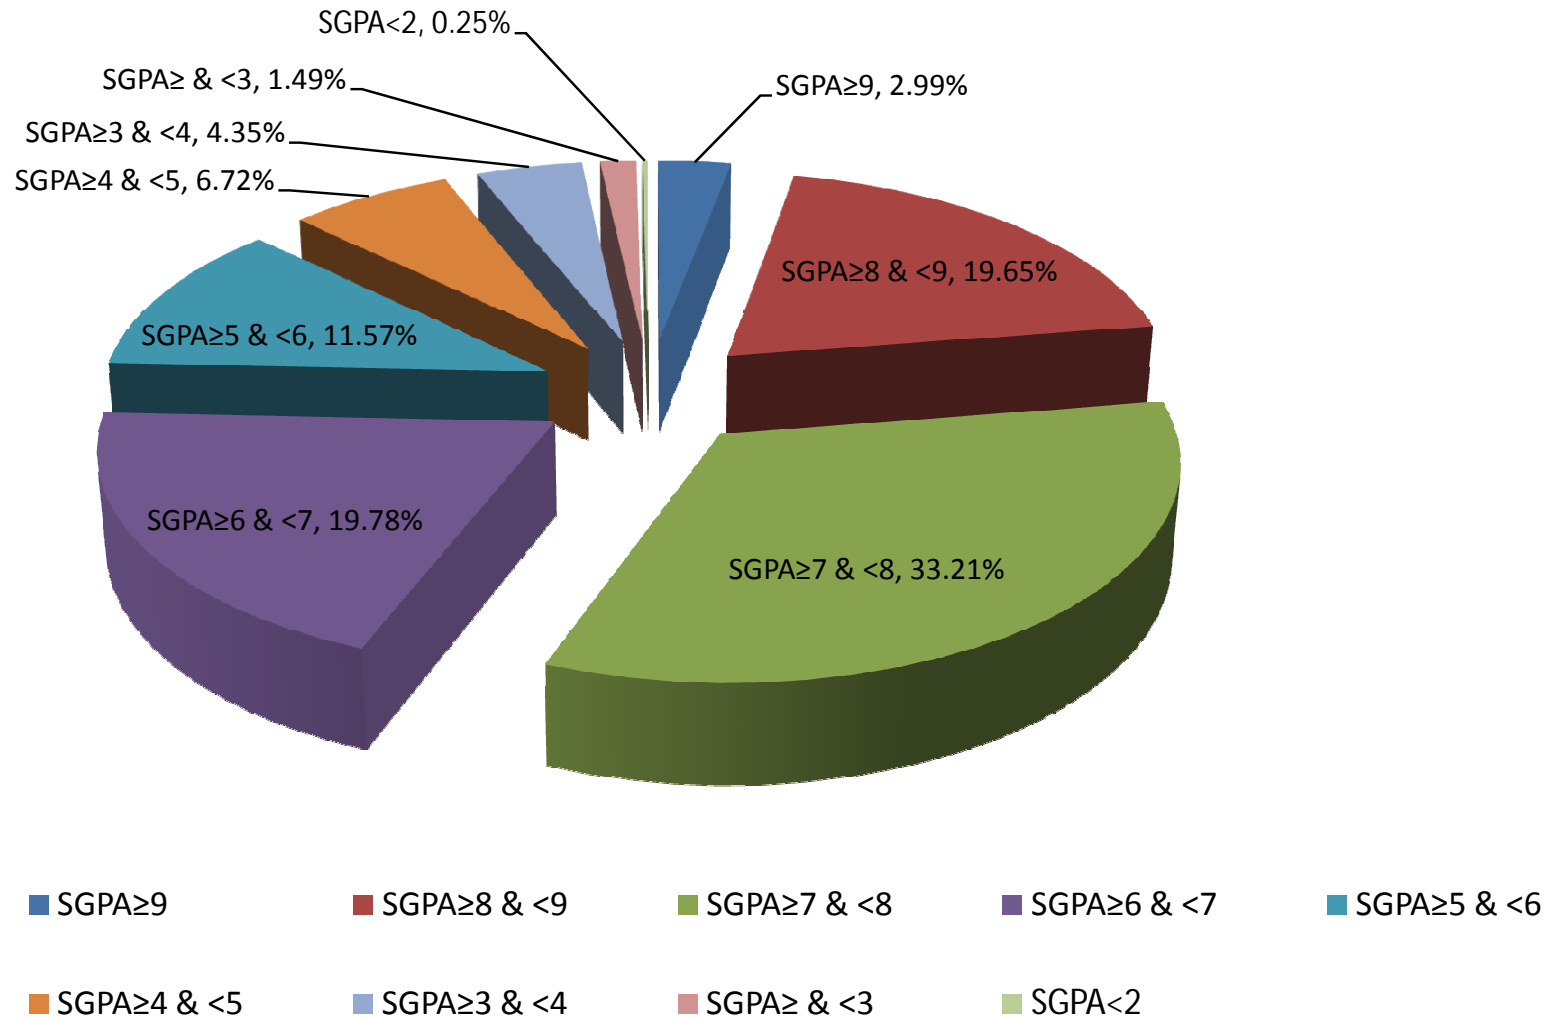

SGPA Break up of MCA Ist Semester Students Appearing in All Theory Subjects (2016-17 Odd Semester)

SGPA	No. of Students	%age of Students
SGPA \geq 9	24	2.99%
SGPA \geq 8 & <9	158	19.65%
SGPA \geq 7 & <8	267	33.21%
SGPA \geq 6 & <7	159	19.78%
SGPA \geq 5 & <6	93	11.57%
SGPA \geq 4 & <5	54	6.72%
SGPA \geq 3 & <4	35	4.35%
SGPA \geq & <3	12	1.49%
SGPA<2	2	0.25%
Total	804	100.00%