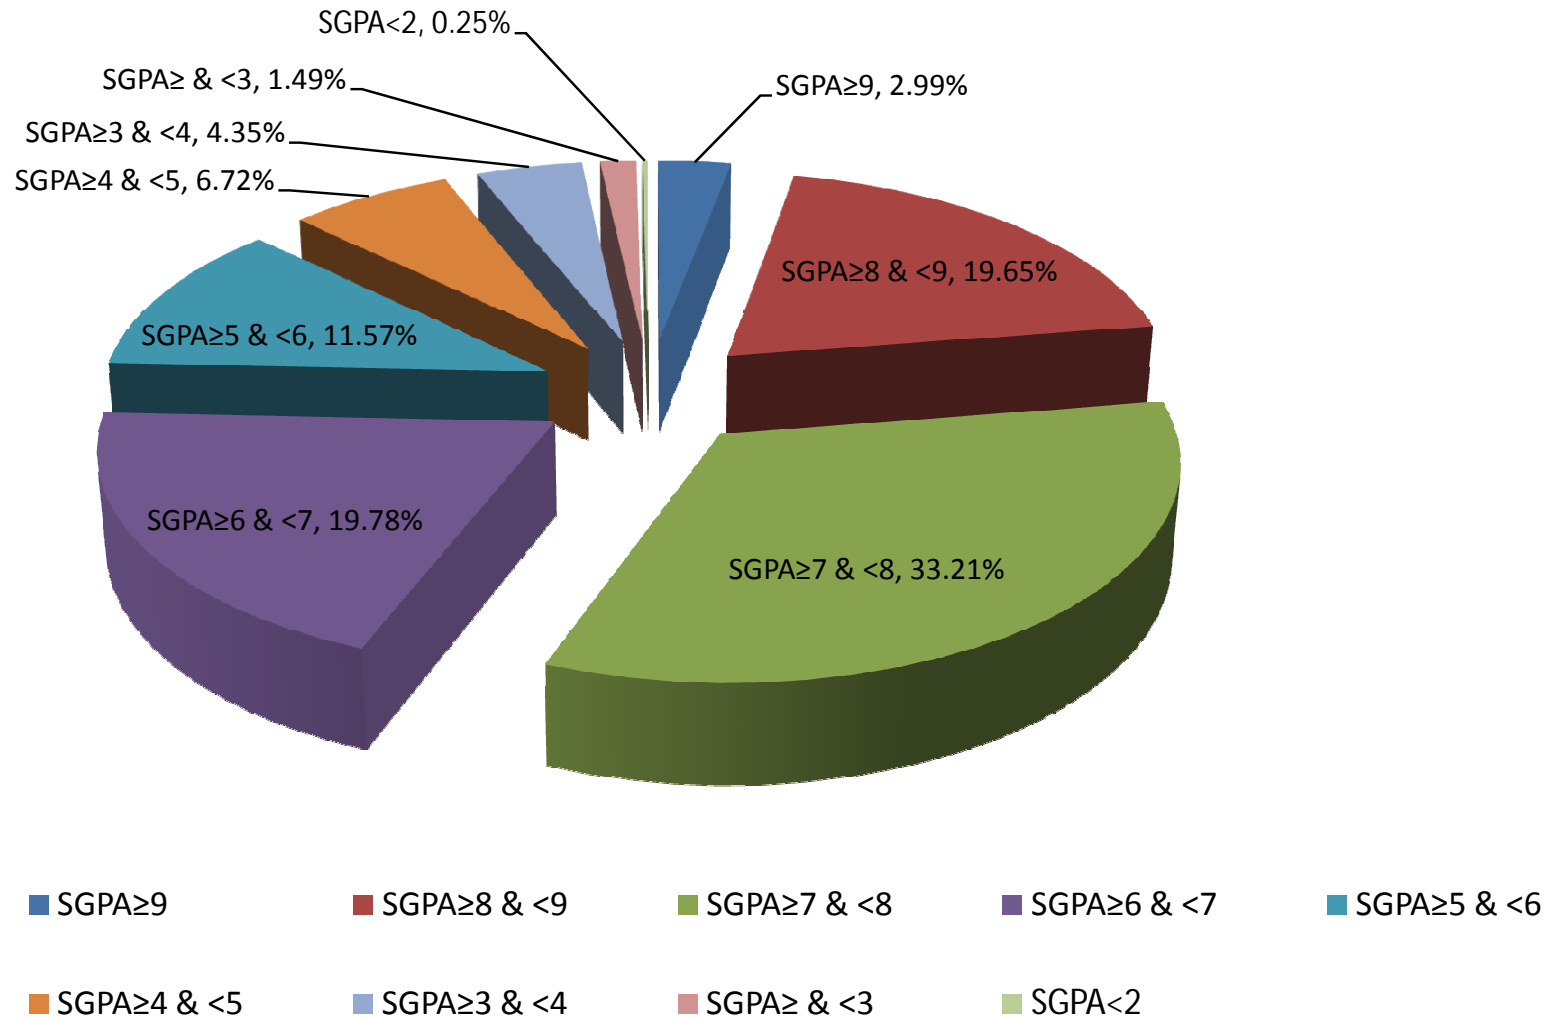

## SGPA Break up of MCA Ist Semester Students Appearing in All Theory Subjects (2016-17 Odd Semester)

| <b>SGPA</b>        | <b>No. of Students</b> | <b>%age of Students</b> |
|--------------------|------------------------|-------------------------|
| SGPA $\geq$ 9      | 24                     | 2.99%                   |
| SGPA $\geq$ 8 & <9 | 158                    | 19.65%                  |
| SGPA $\geq$ 7 & <8 | 267                    | 33.21%                  |
| SGPA $\geq$ 6 & <7 | 159                    | 19.78%                  |
| SGPA $\geq$ 5 & <6 | 93                     | 11.57%                  |
| SGPA $\geq$ 4 & <5 | 54                     | 6.72%                   |
| SGPA $\geq$ 3 & <4 | 35                     | 4.35%                   |
| SGPA $\geq$ & <3   | 12                     | 1.49%                   |
| SGPA<2             | 2                      | 0.25%                   |
| <b>Total</b>       | 804                    | 100.00%                 |