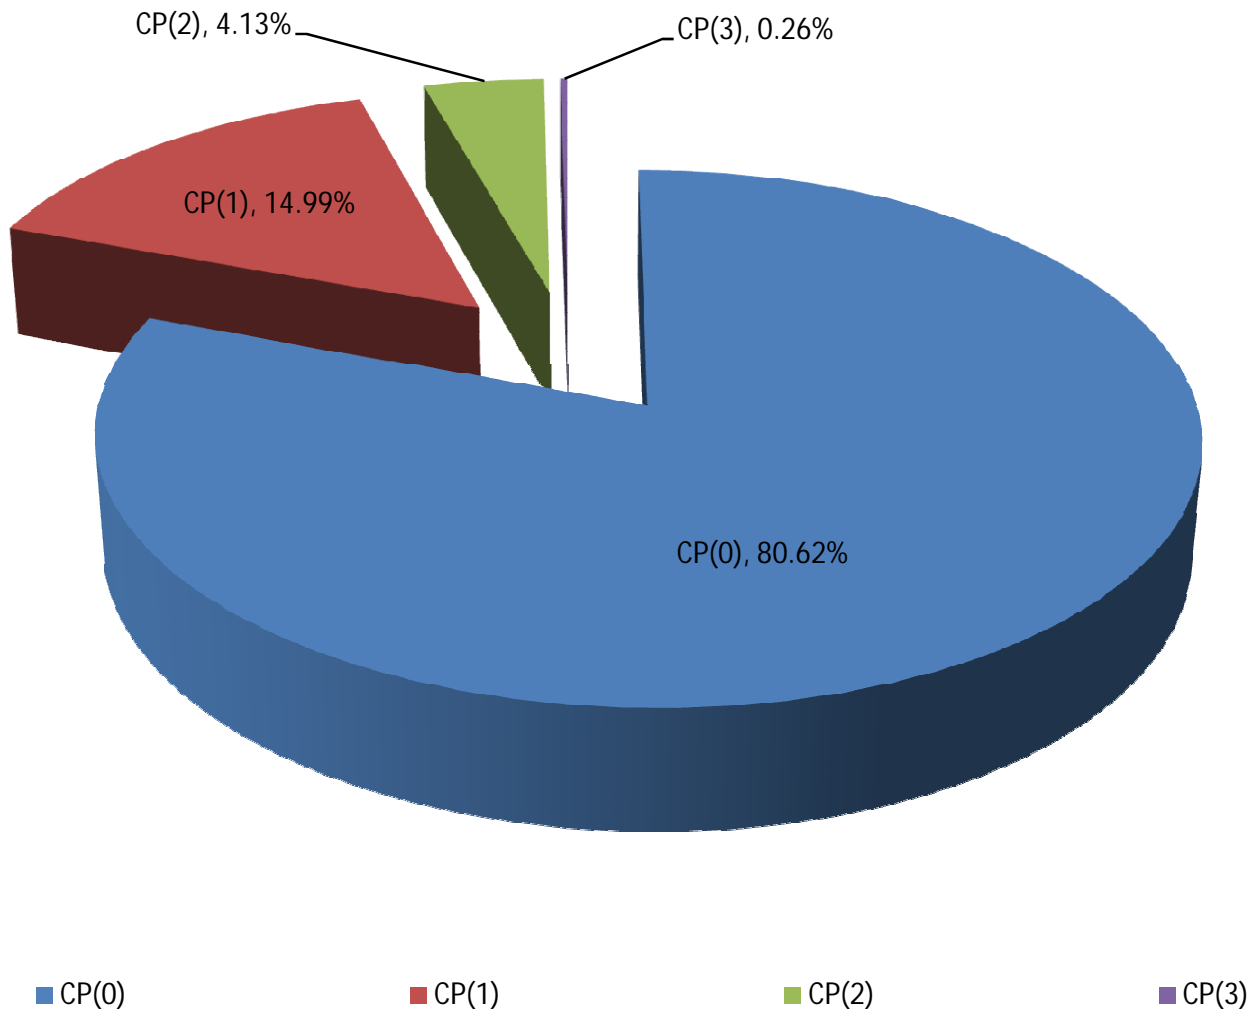

Carryover Paper (CP) Wise Break up of BHMCT I Semester Students Appearing in All Theory Subjects (2016-17 Odd Semester)

<b>No. of Carry Over Papers</b>	<b>No. of Students</b>	<b>%age of Students</b>
CP(0)	312	80.62%
CP(1)	58	14.99%
CP(2)	16	4.13%
CP(3)	1	0.26%
<b>Total</b>	<b>387</b>	<b>100.00%</b>