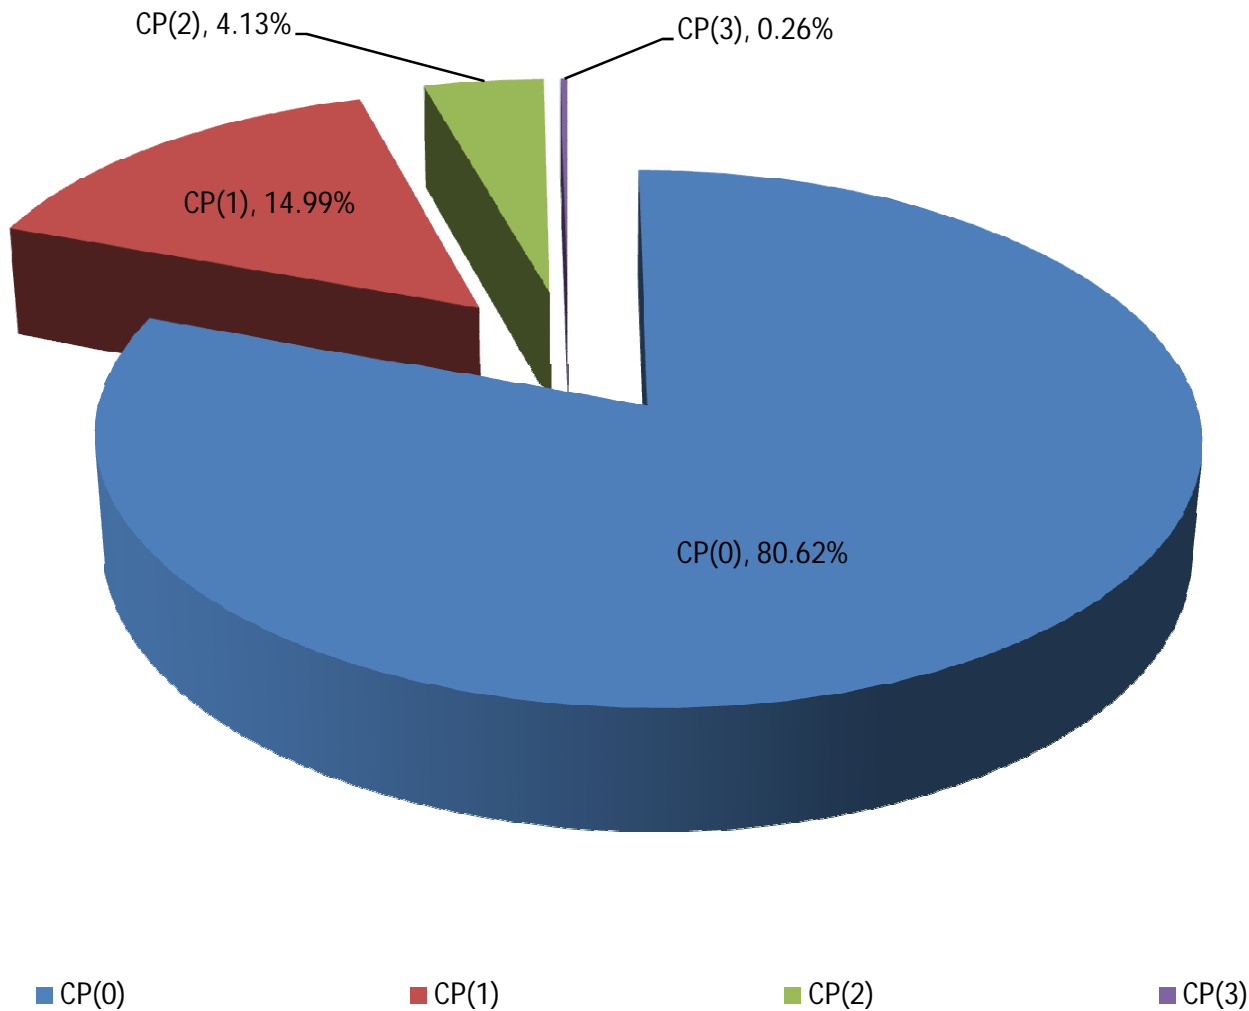

Carryover Paper (CP) Wise Break up of BHMCT I Semester Students Appearing in All Theory Subjects (2016-17 Odd Semester)

No. of Carry Over Papers	No. of Students	%age of Students
CP(0)	312	80.62%
CP(1)	58	14.99%
CP(2)	16	4.13%
CP(3)	1	0.26%
Total	387	100.00%