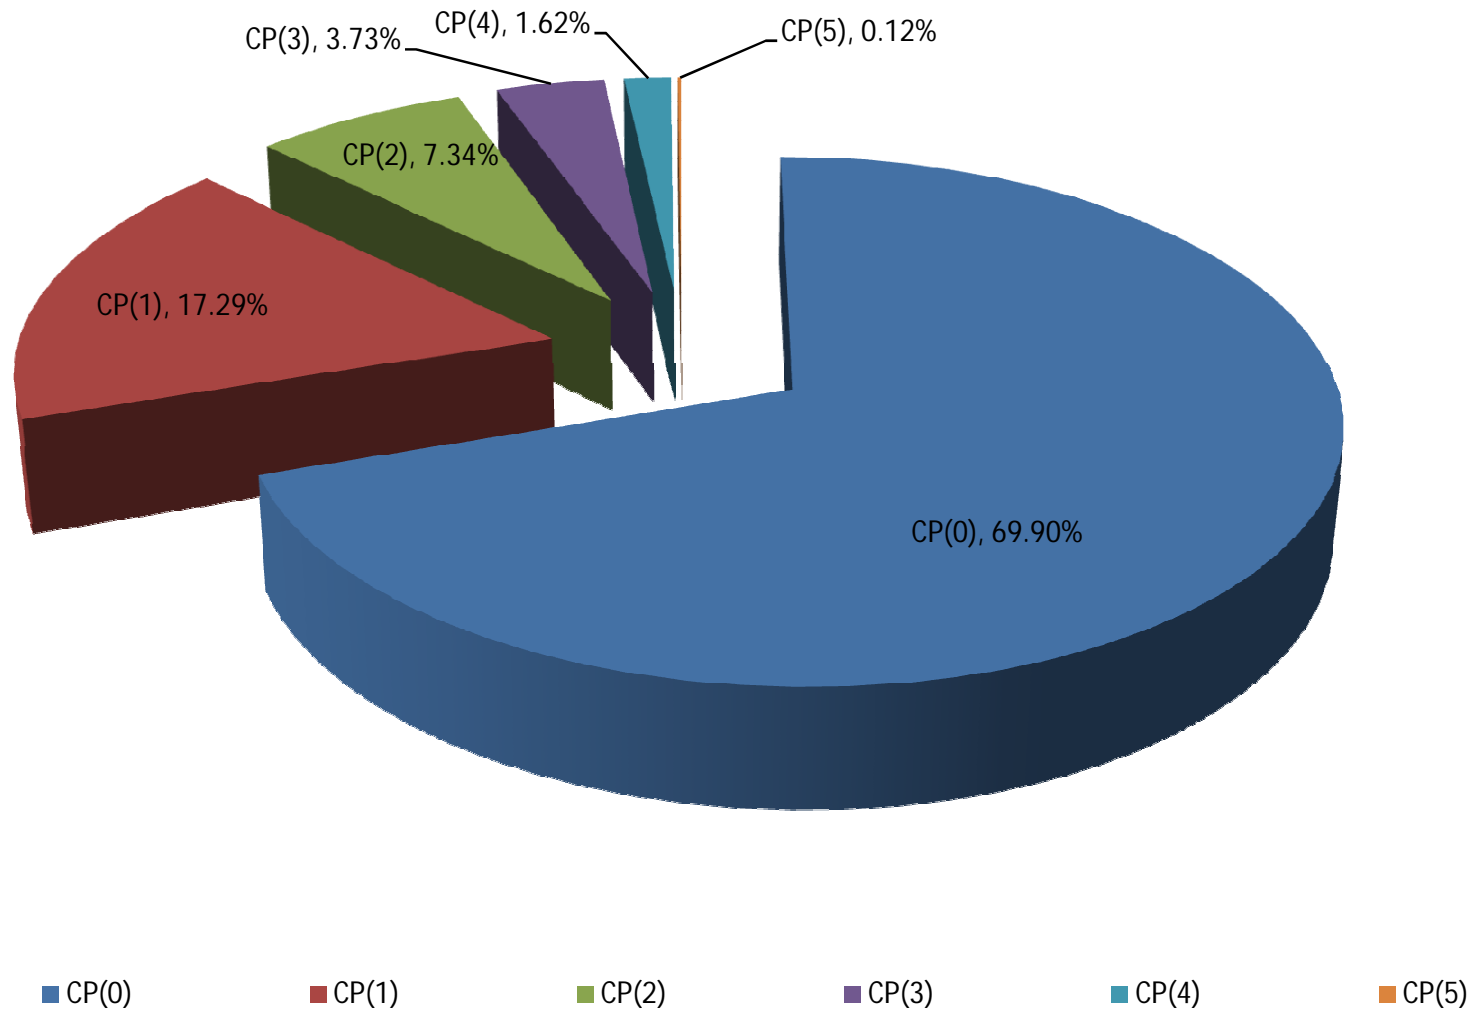

Carryover Paper (CP) Wise Break up of MCA I Semester Students Appearing in All Theory Subjects (2016-17 Odd Semester)

No. of Carry Over Papers	No. of Students	%age of Students
CP(0)	562	69.90%
CP(1)	139	17.29%
CP(2)	59	7.34%
CP(3)	30	3.73%
CP(4)	13	1.62%
CP(5)	1	0.12%
Total	804	100.00%