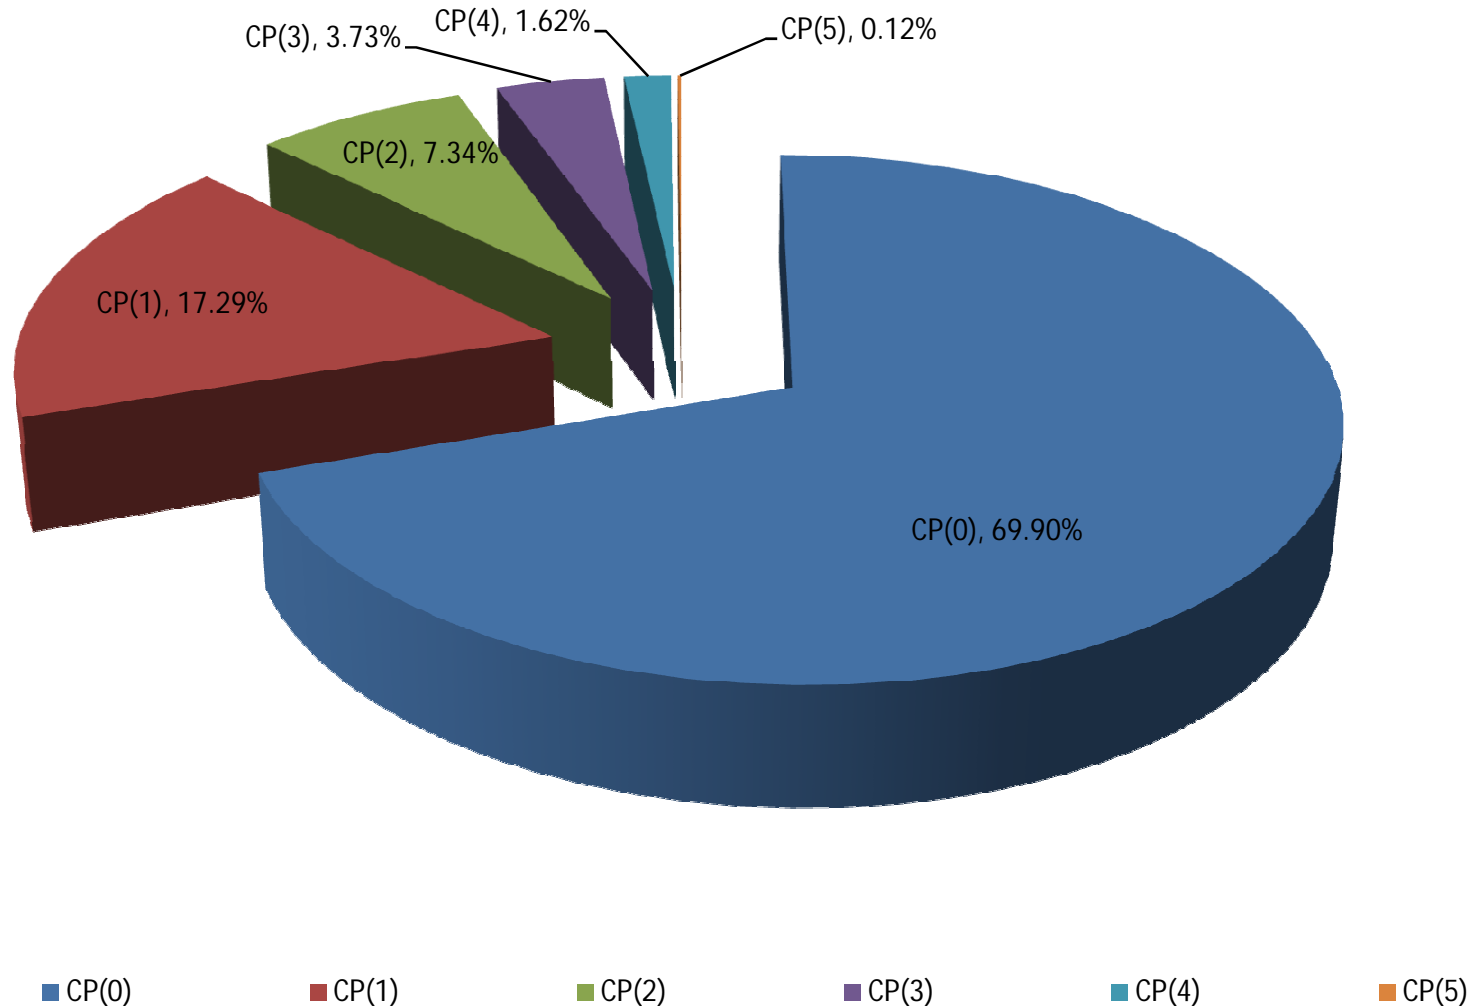

Carryover Paper (CP) Wise Break up of MCA I Semester Students Appearing in All Theory Subjects (2016-17 Odd Semester)

| No. of Carry Over Papers | No. of Students | %age of Students |
|---------------------------------|------------------------|-------------------------|
| CP(0) | 562 | 69.90% |
| CP(1) | 139 | 17.29% |
| CP(2) | 59 | 7.34% |
| CP(3) | 30 | 3.73% |
| CP(4) | 13 | 1.62% |
| CP(5) | 1 | 0.12% |
| Total | 804 | 100.00% |