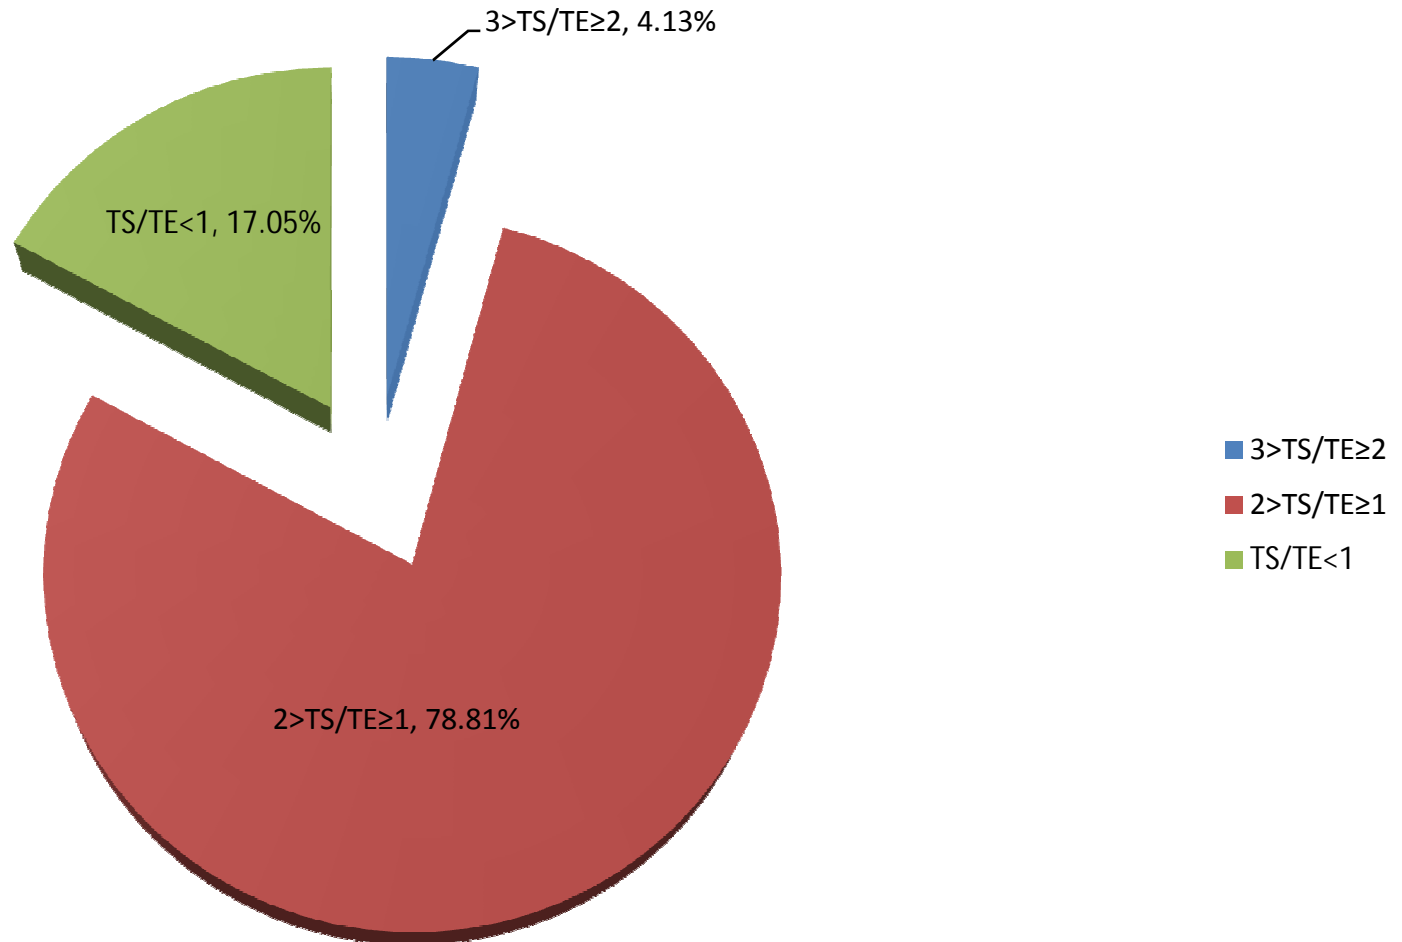

### TE-TS Marks Distribution-BHMCT I Semester (2016-17 Odd Semester)

### Theory Sessional (TS)/ Theory ESE (TE) Marks Ratio-wise Break-Up of Students-BHMCT I Semester (2016-17 Odd Semester)