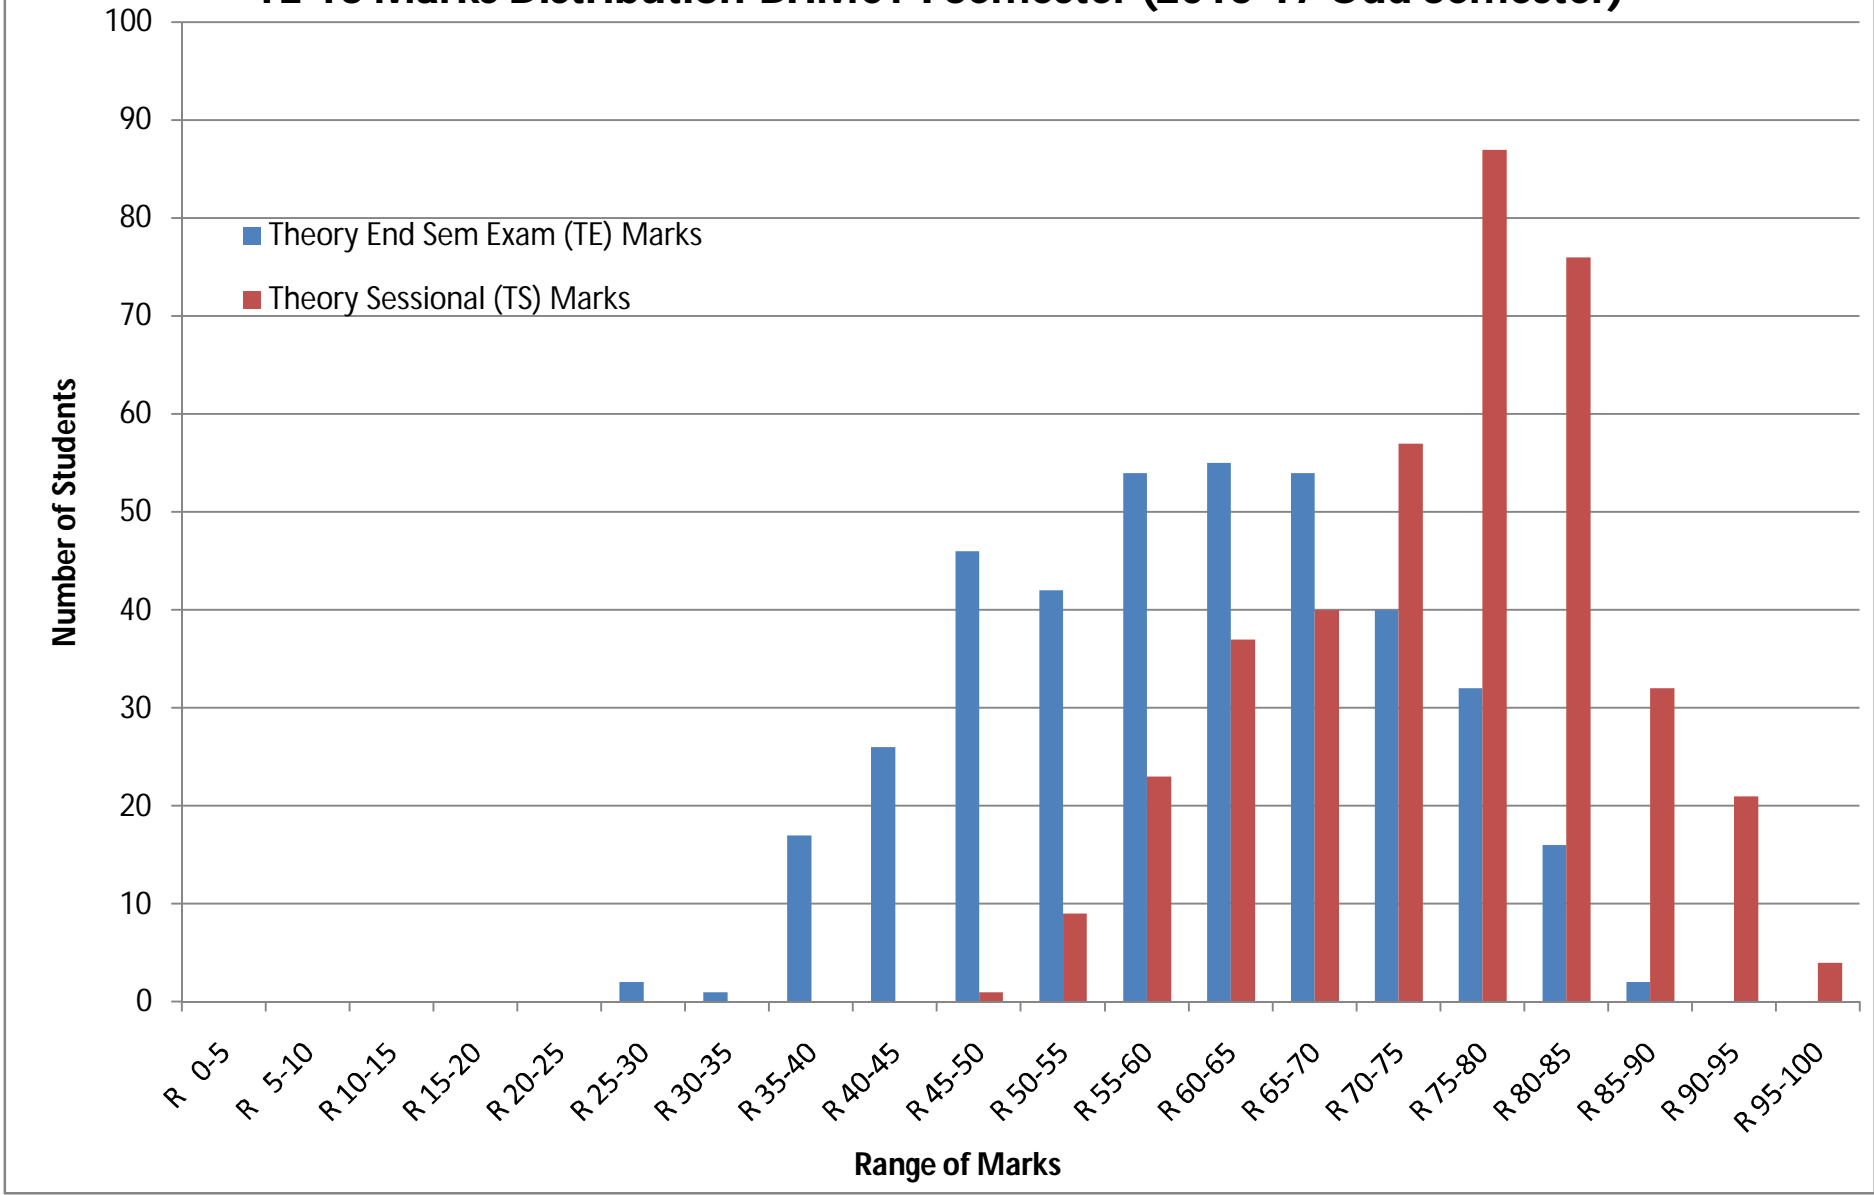

### TE-TS Marks Distribution-BHMCT I Semester (2016-17 Odd Semester)

### Theory Sessional (TS)/ Theory ESE (TE) Marks Ratio-wise Break-Up of Students-BHMCT I Semester (2016-17 Odd Semester)