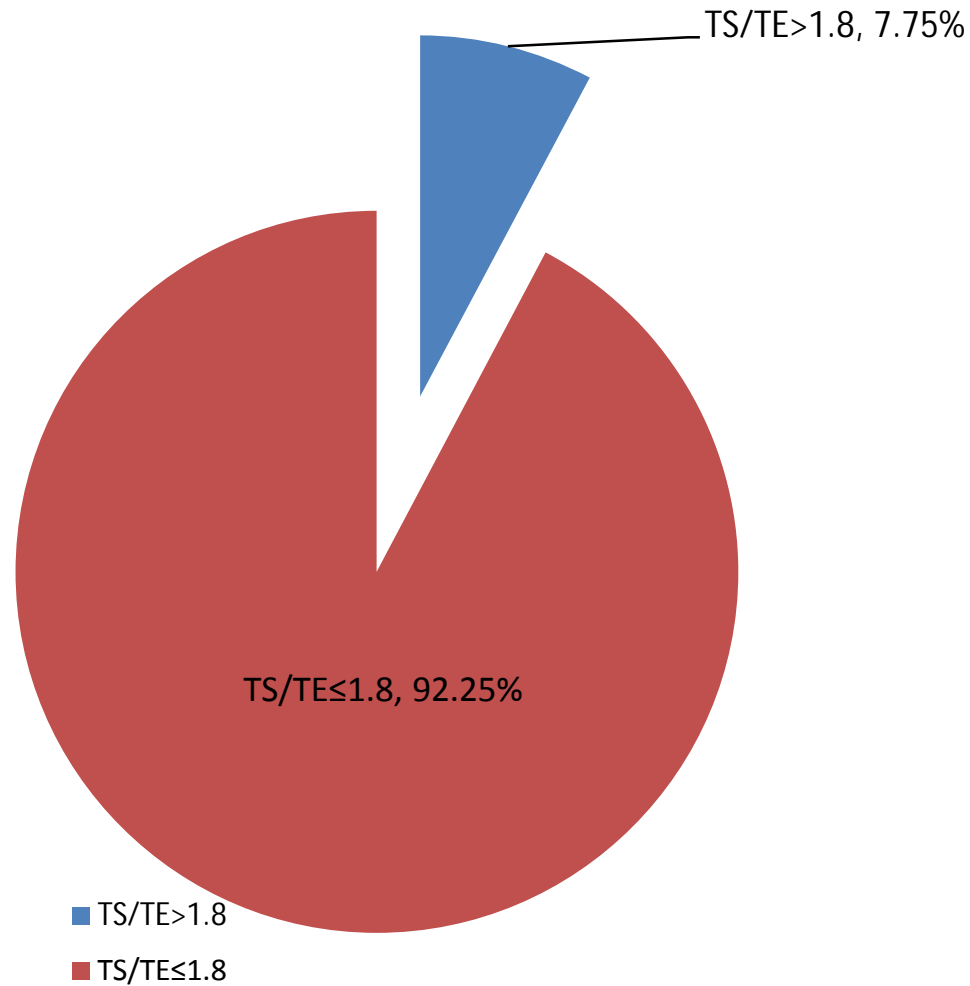

### TE-TS Marks Distribution-BHMCT I Semester (2016-17 Odd Semester)

### Theory Sessional (TS)/ Theory ESE (TE) Marks Ratio-wise Break-Up of Students-BHMCT I Semester (2016-17 Odd Semester)