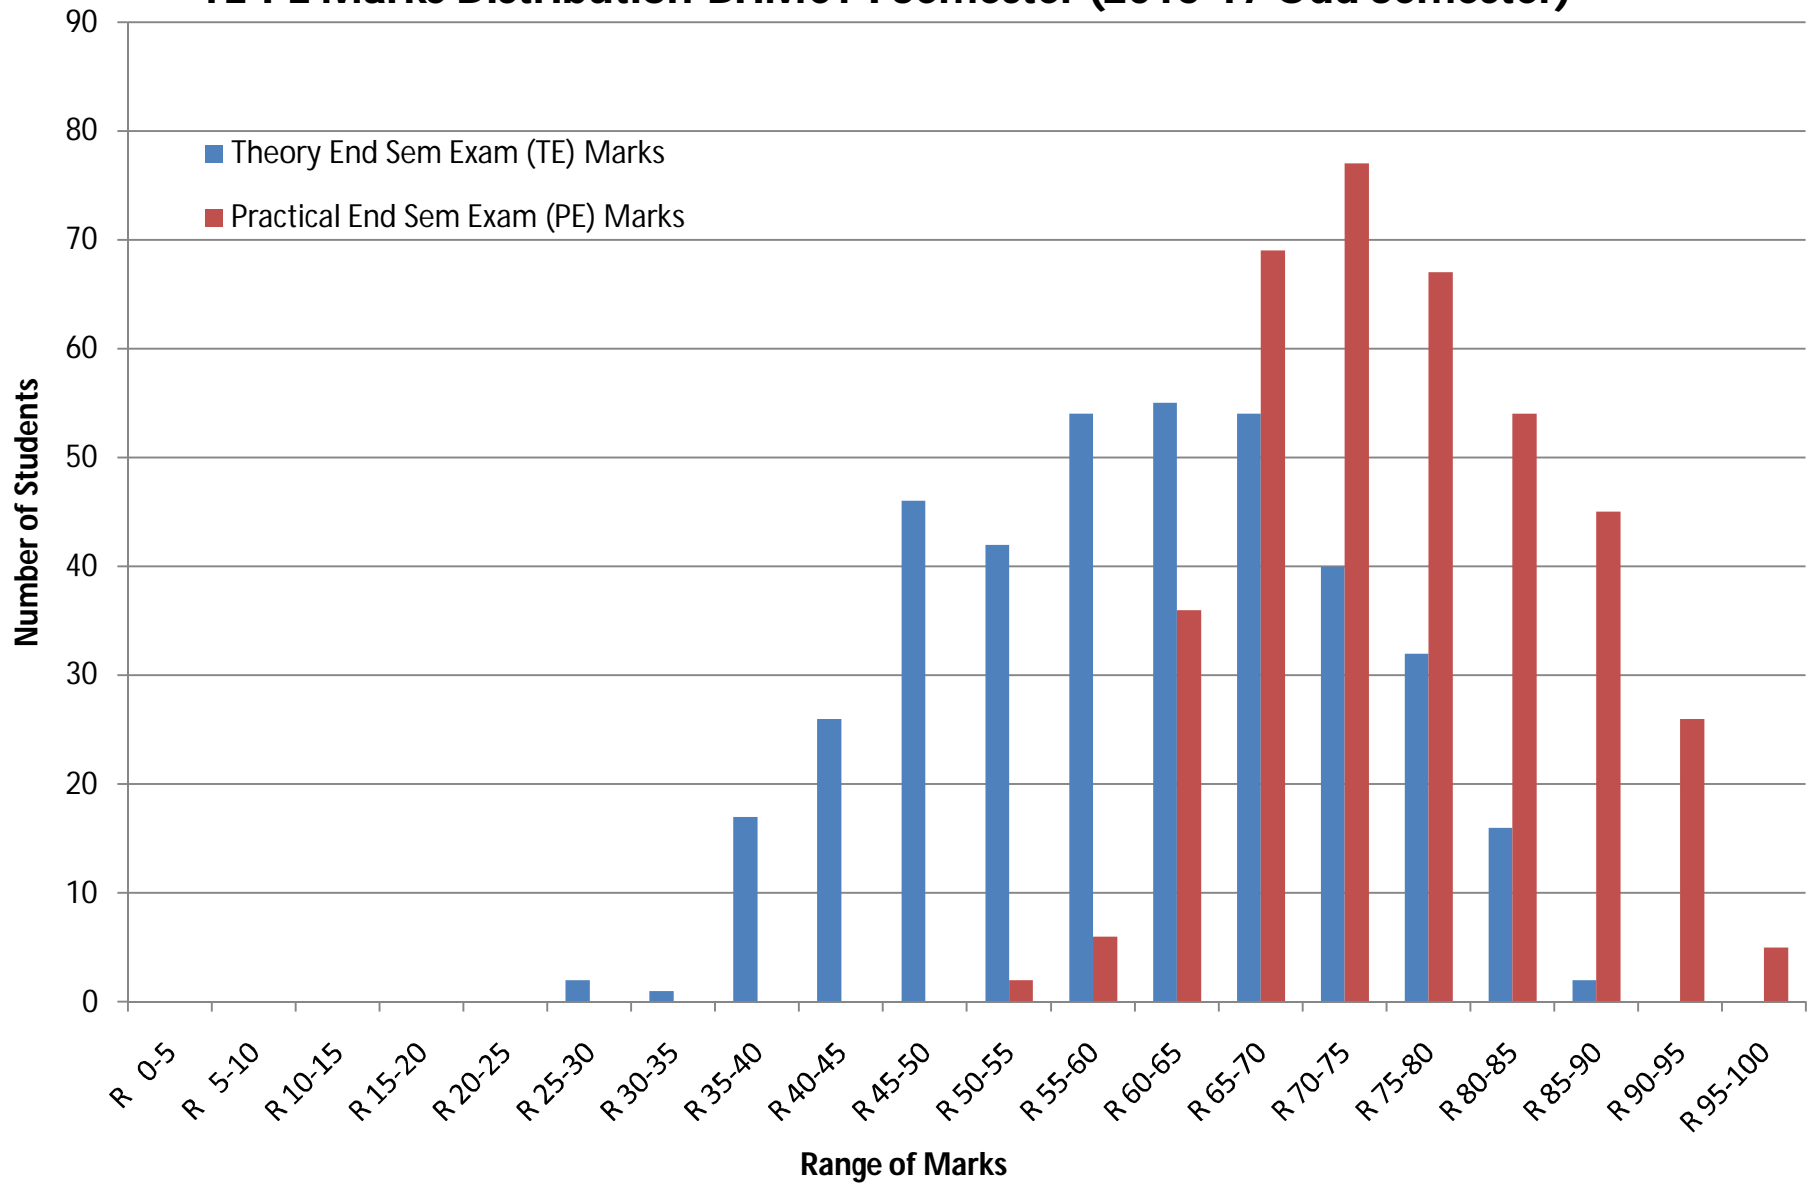

PE-PS Marks Distribution-BHMCT I Semester (2016-17 Odd Semester)