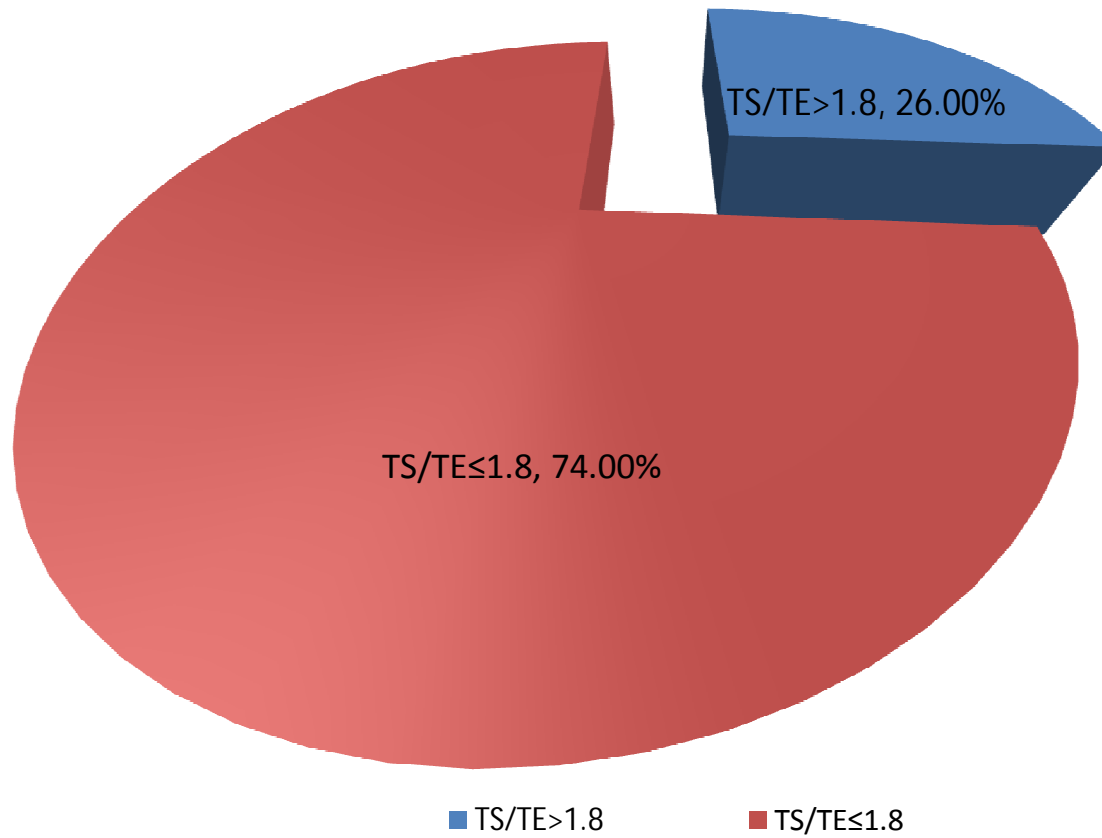

### TE-TS Marks Distribution-MCA I Semester (2016-17 Odd Semester)

## Theory Sessional (TS)/ Theory ESE (TE) Marks Ratio-wise Break-Up of Students-MCA I Semester (2016-17 Odd Semester)

### Theory Sessional (TS)/ Theory ESE (TE) Marks Ratio-wise Break-Up of Students-MCA I Semester (2016-17 Odd Semester)