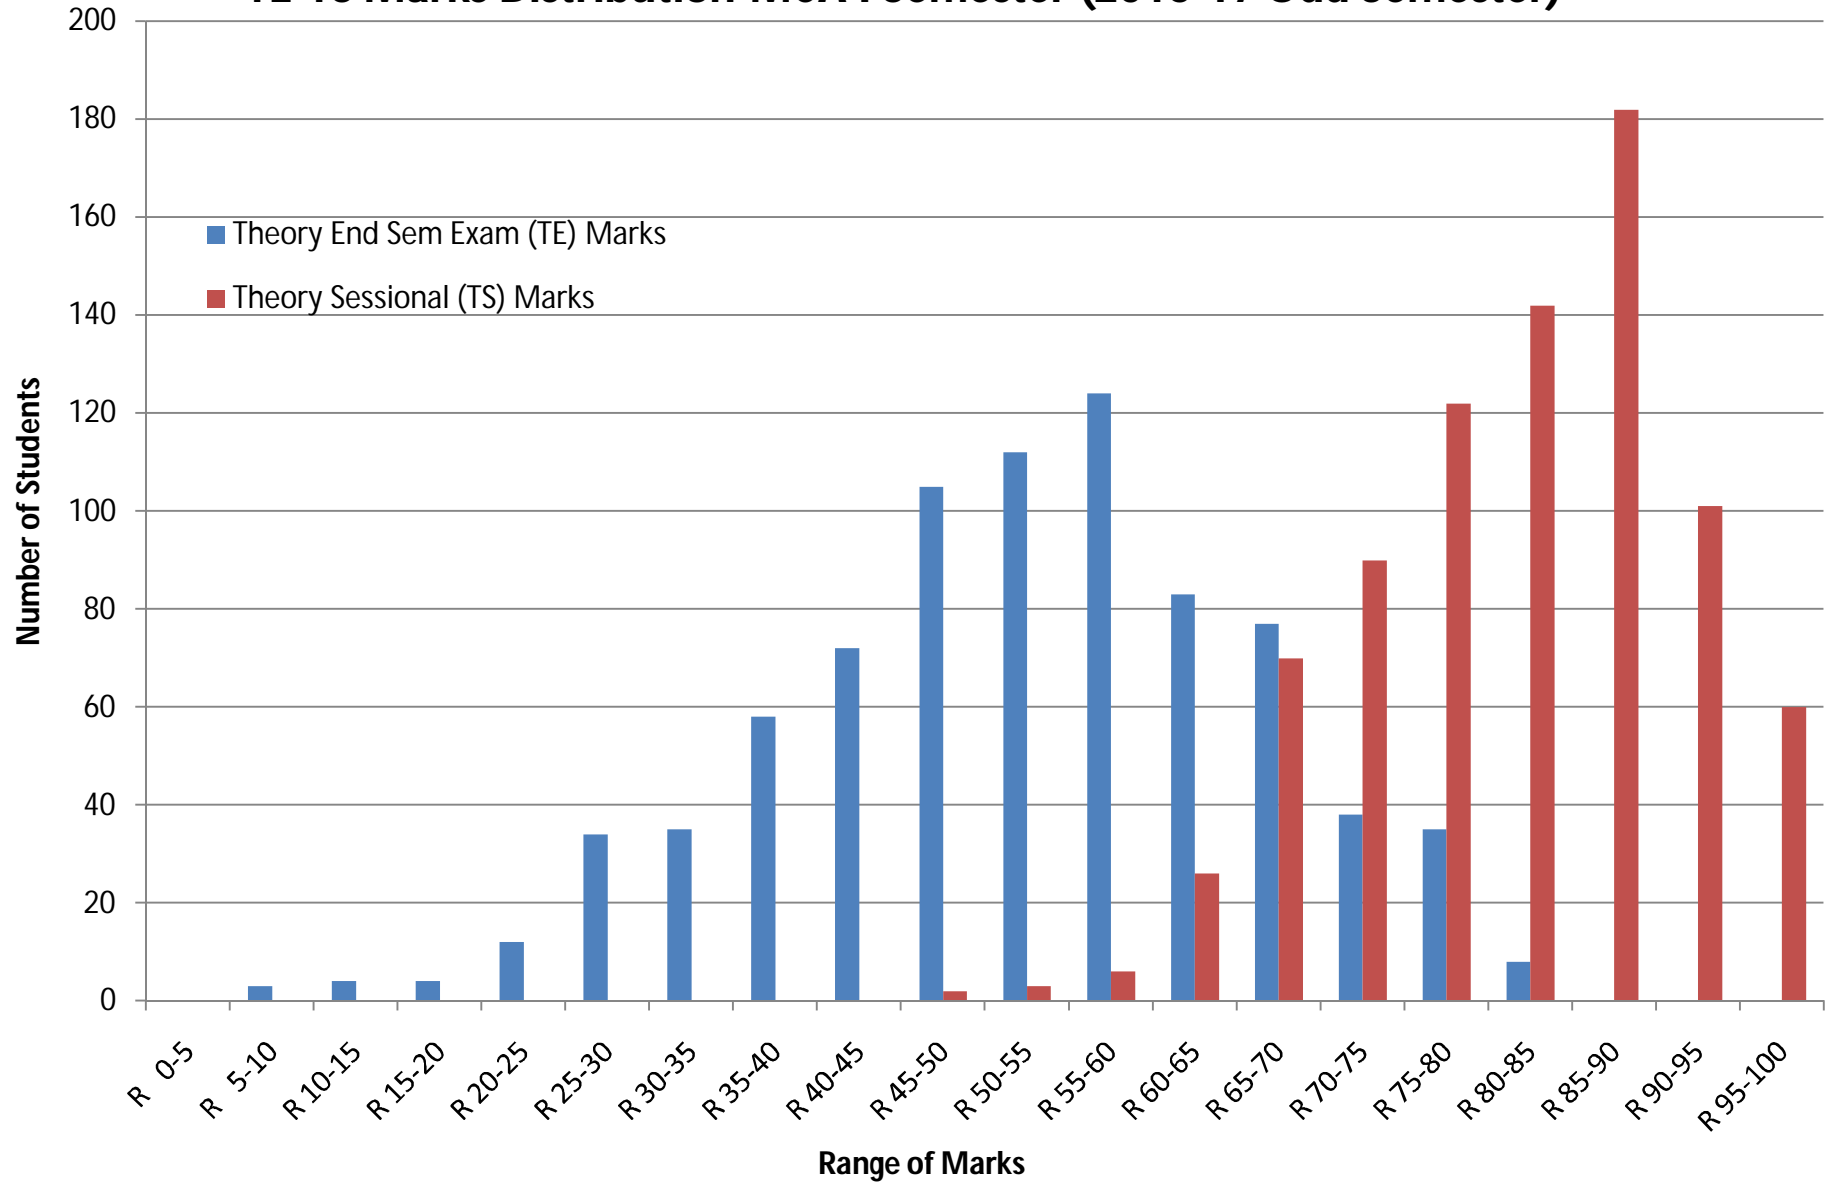

TE-TS Marks Distribution-MCA I Semester (2016-17 Odd Semester)

Theory Sessional (TS)/ Theory ESE (TE) Marks Ratio-wise Break-Up of Students-MCA I Semester (2016-17 Odd Semester)

Theory Sessional (TS)/ Theory ESE (TE) Marks Ratio-wise Break-Up of Students-MCA I Semester (2016-17 Odd Semester)

TE-PE Marks Distribution-MCA I Semester (2016-17 Odd Semester)

PE-PS Marks Distribution-MCA I Semester (2016-17 Odd Semester)