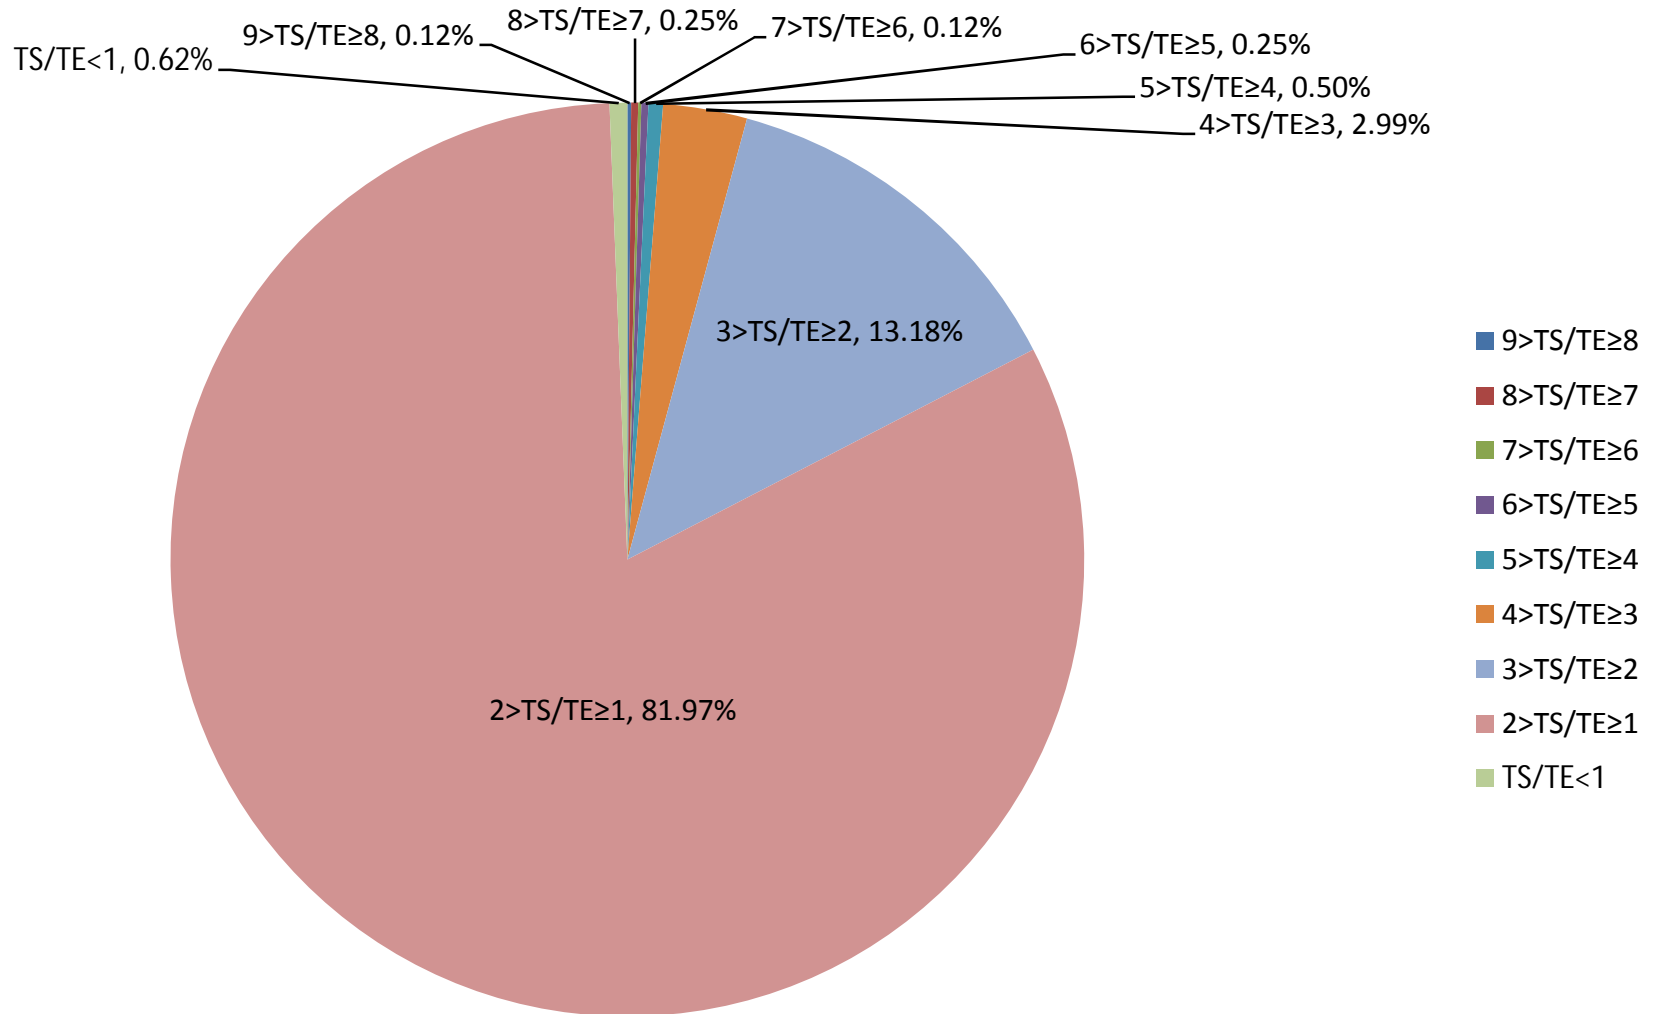

TE-TS Marks Distribution-MCA I Semester (2016-17 Odd Semester)

Theory Sessional (TS)/ Theory ESE (TE) Marks Ratio-wise Break-Up of Students-MCA I Semester (2016-17 Odd Semester)

Theory Sessional (TS)/ Theory ESE (TE) Marks Ratio-wise Break-Up of Students-MCA I Semester (2016-17 Odd Semester)

TE-PE Marks Distribution-MCA I Semester (2016-17 Odd Semester)

PE-PS Marks Distribution-MCA I Semester (2016-17 Odd Semester)