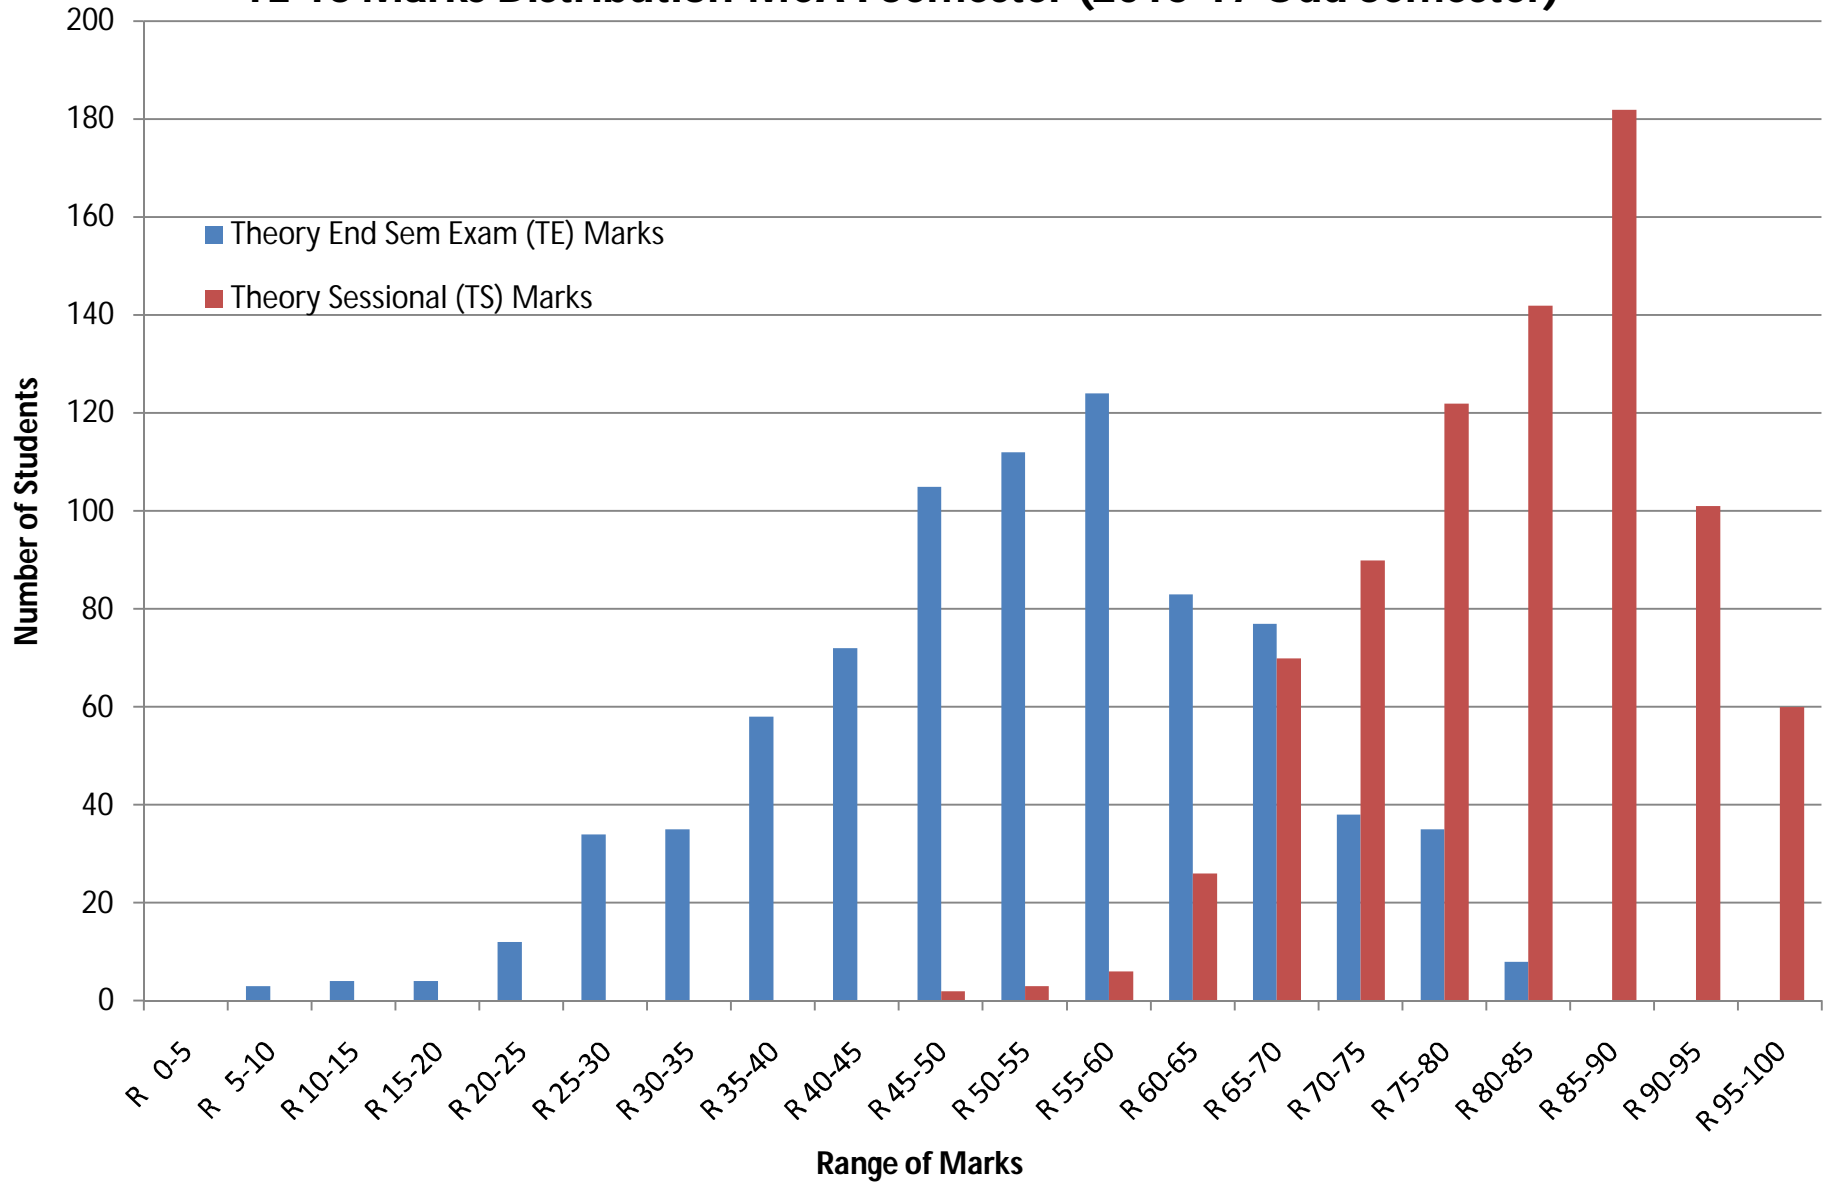

### TE-TS Marks Distribution-MCA I Semester (2016-17 Odd Semester)

## Theory Sessional (TS)/ Theory ESE (TE) Marks Ratio-wise Break-Up of Students-MCA I Semester (2016-17 Odd Semester)

### Theory Sessional (TS)/ Theory ESE (TE) Marks Ratio-wise Break-Up of Students-MCA I Semester (2016-17 Odd Semester)