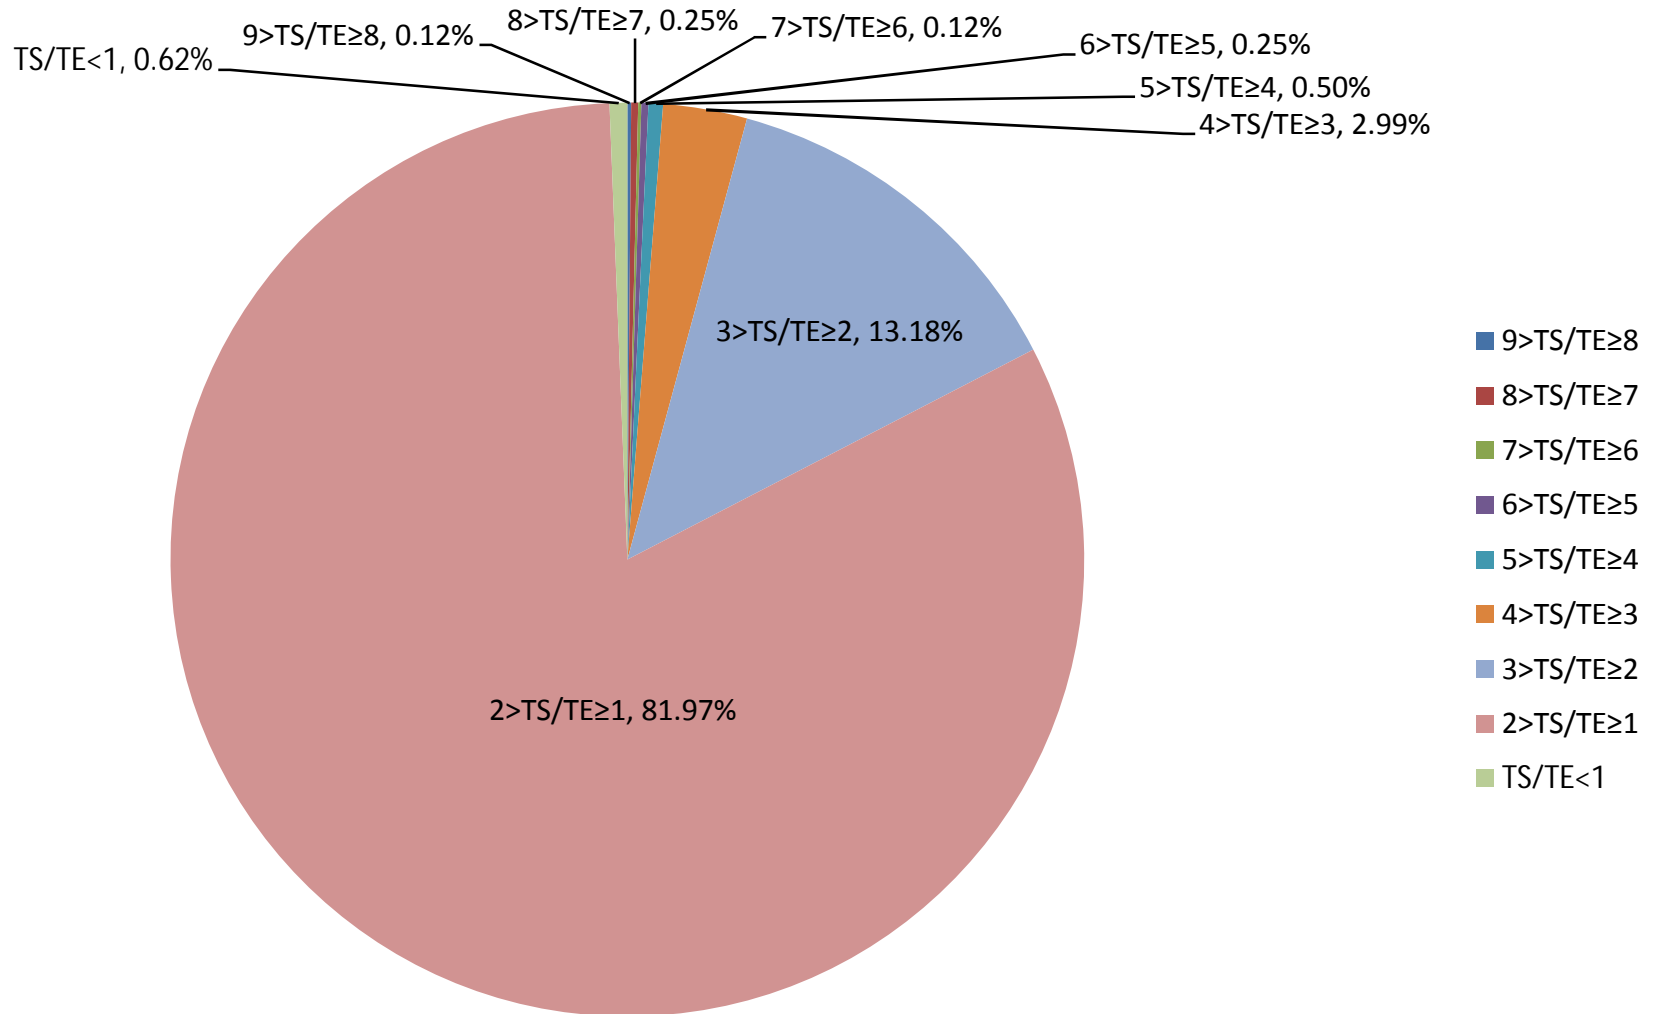

### TE-TS Marks Distribution-MCA I Semester (2016-17 Odd Semester)

## Theory Sessional (TS)/ Theory ESE (TE) Marks Ratio-wise Break-Up of Students-MCA I Semester (2016-17 Odd Semester)

### Theory Sessional (TS)/ Theory ESE (TE) Marks Ratio-wise Break-Up of Students-MCA I Semester (2016-17 Odd Semester)