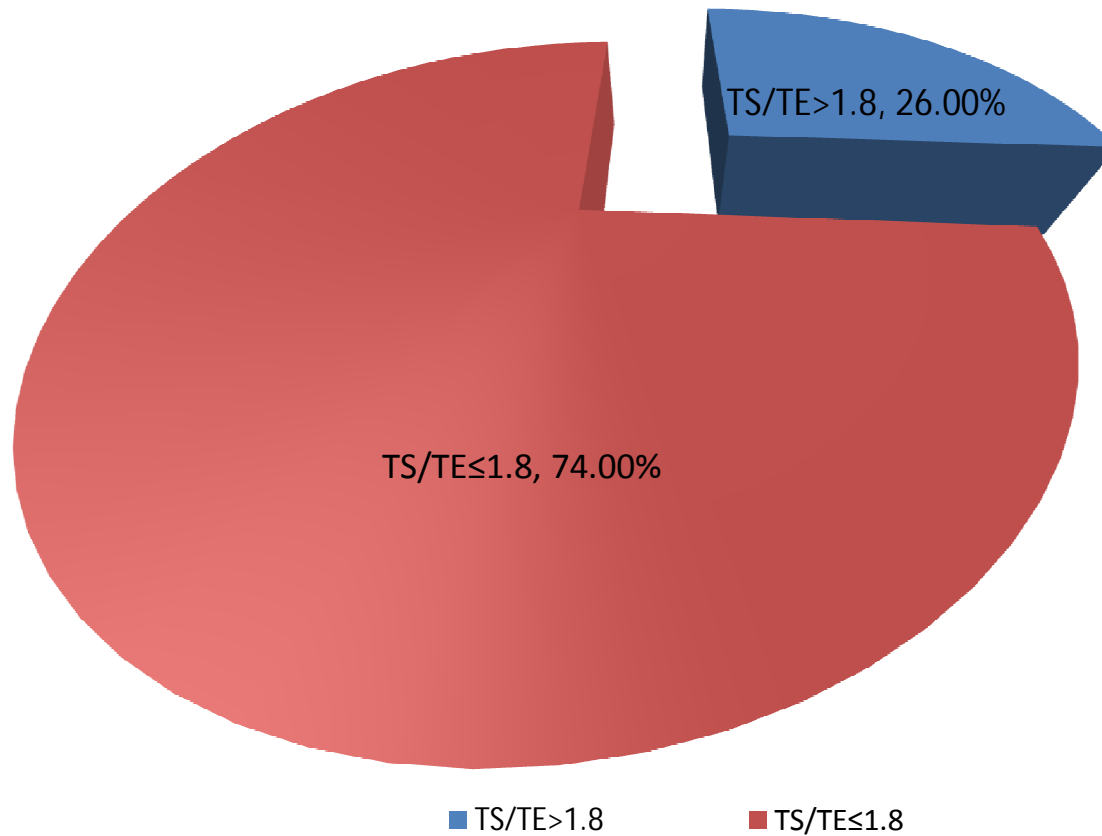

TE-TS Marks Distribution-MCA I Semester (2016-17 Odd Semester)

Theory Sessional (TS)/ Theory ESE (TE) Marks Ratio-wise Break-Up of Students-MCA I Semester (2016-17 Odd Semester)

Theory Sessional (TS)/ Theory ESE (TE) Marks Ratio-wise Break-Up of Students-MCA I Semester (2016-17 Odd Semester)

TE-PE Marks Distribution-MCA I Semester (2016-17 Odd Semester)

PE-PS Marks Distribution-MCA I Semester (2016-17 Odd Semester)