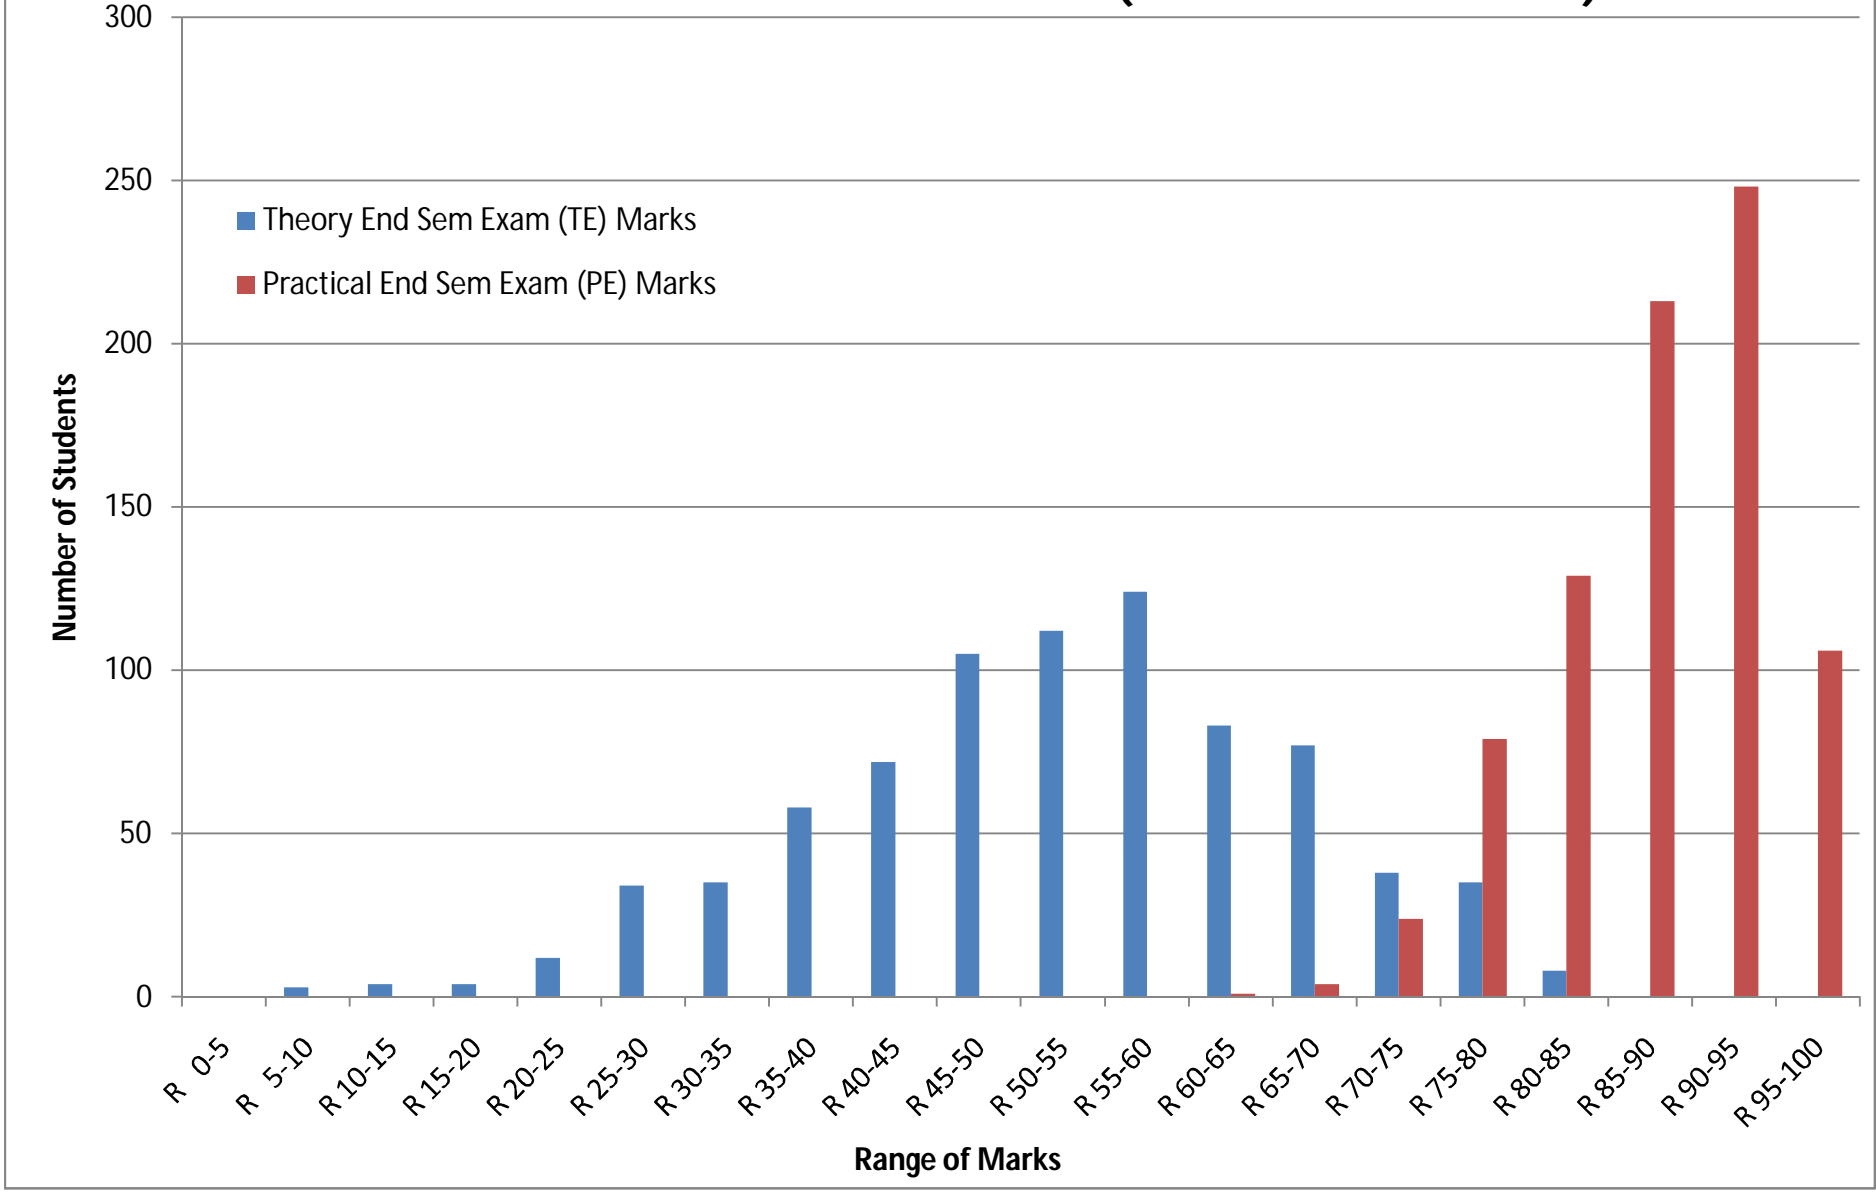

TE-TS Marks Distribution-MCA I Semester (2016-17 Odd Semester)

Theory Sessional (TS)/ Theory ESE (TE) Marks Ratio-wise Break-Up of Students-MCA I Semester (2016-17 Odd Semester)

Theory Sessional (TS)/ Theory ESE (TE) Marks Ratio-wise Break-Up of Students-MCA I Semester (2016-17 Odd Semester)

TE-PE Marks Distribution-MCA I Semester (2016-17 Odd Semester)

PE-PS Marks Distribution-MCA I Semester (2016-17 Odd Semester)