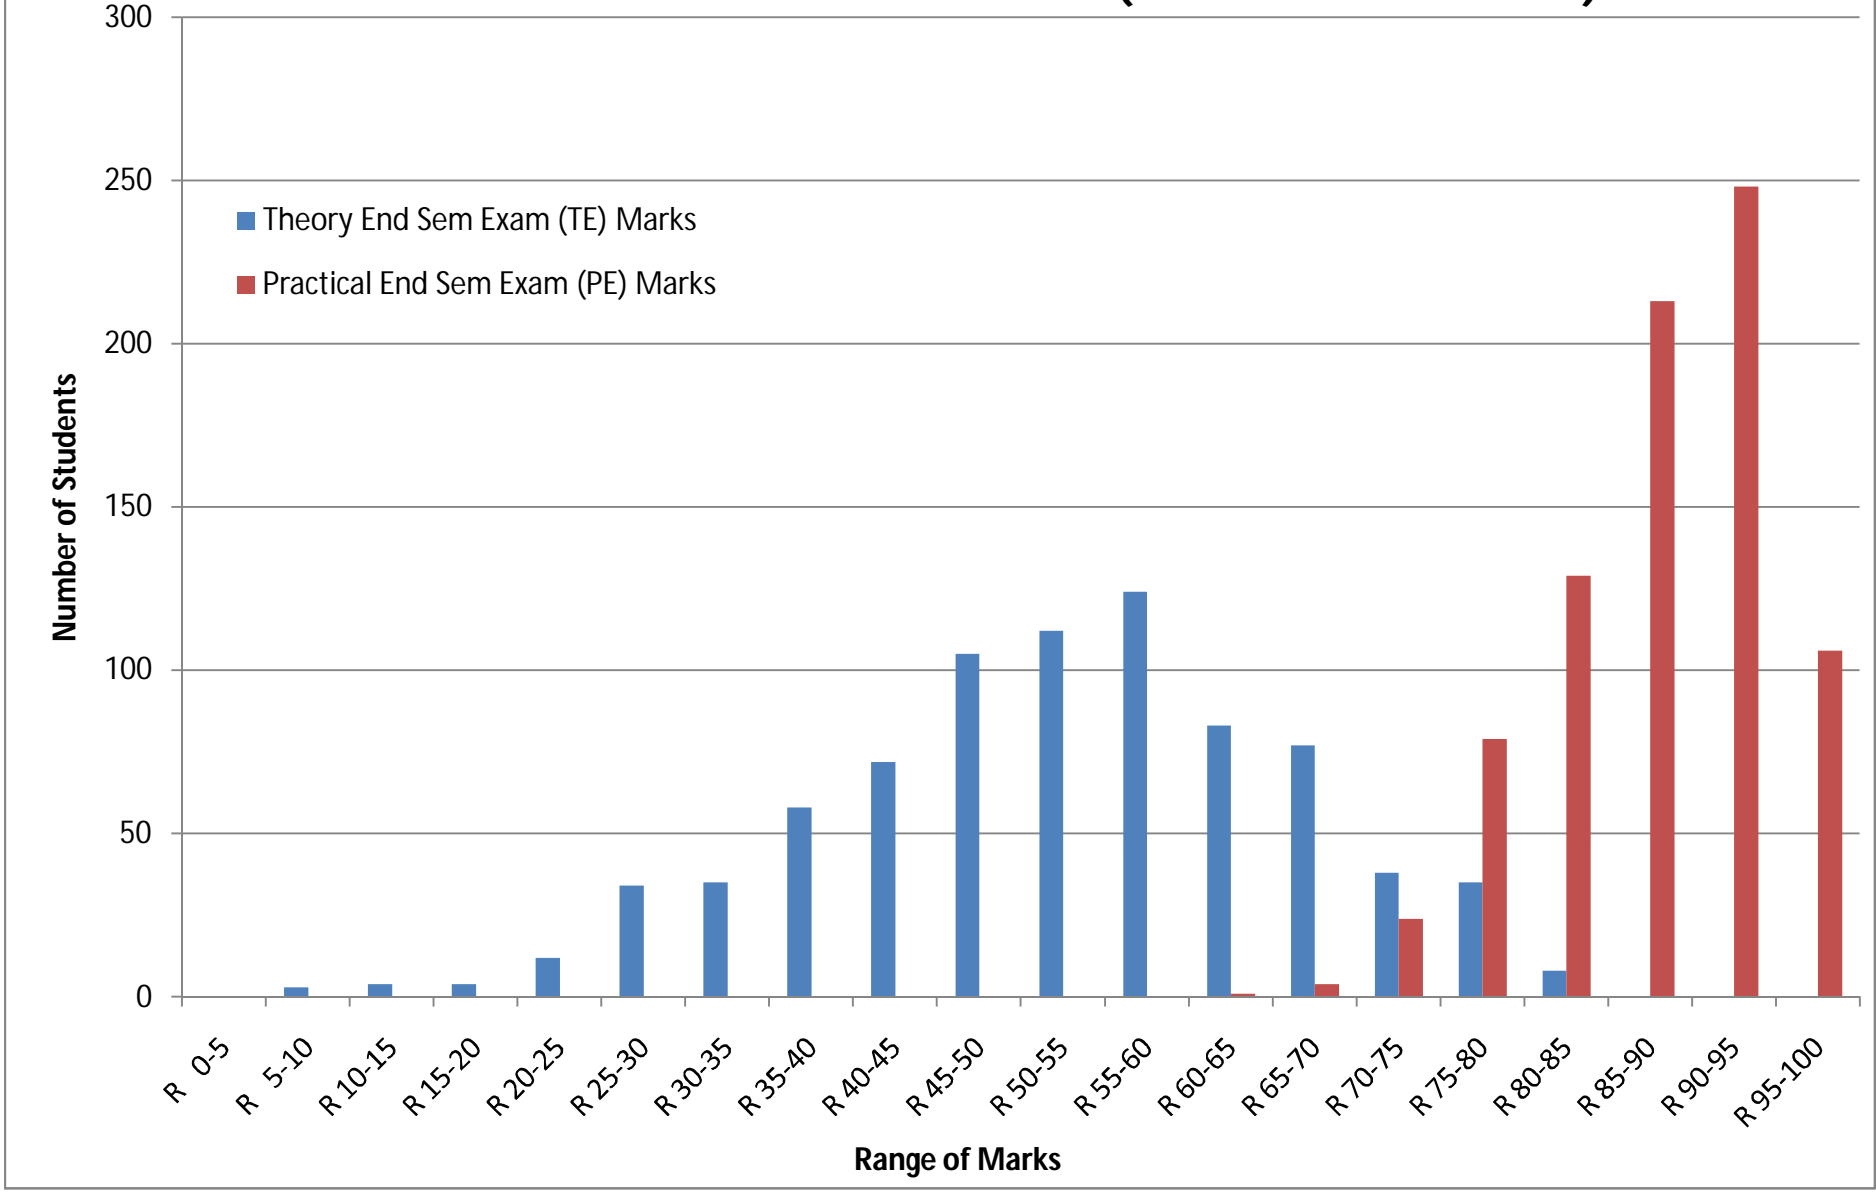

### TE-TS Marks Distribution-MCA I Semester (2016-17 Odd Semester)

## Theory Sessional (TS)/ Theory ESE (TE) Marks Ratio-wise Break-Up of Students-MCA I Semester (2016-17 Odd Semester)

### Theory Sessional (TS)/ Theory ESE (TE) Marks Ratio-wise Break-Up of Students-MCA I Semester (2016-17 Odd Semester)