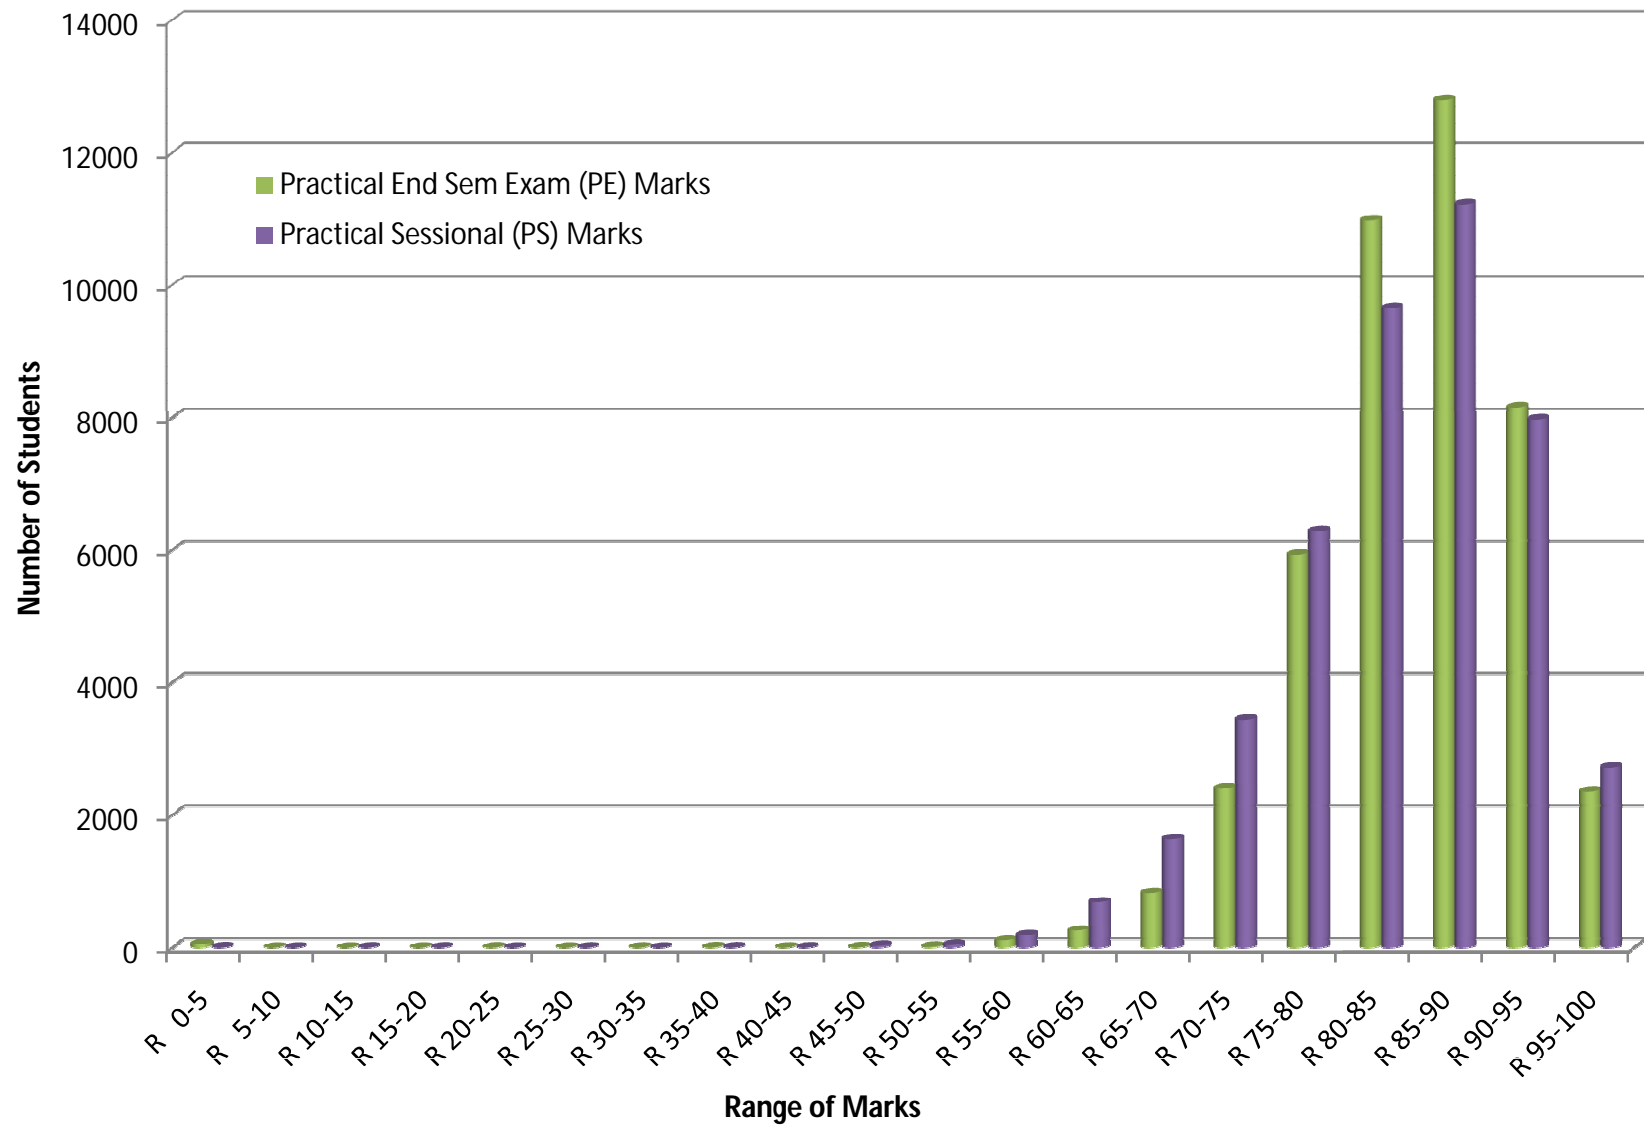

TEM-TSM Marks Distribution-B.Tech. III Semester (2016-17 Odd)

TEM-PEM Marks Distribution-B.Tech. III Semester (2016-17 Odd)

PE-PS Marks Distribution-B.Tech. III Semester (2016-17 Odd)

Institutes* Where More Than 75% Students Have "Theory Sessional (TSM)" / "Theory ESE (TEM) Marks" ≤ 1.8 in B.Tech. III Semester (2016-17 Odd)