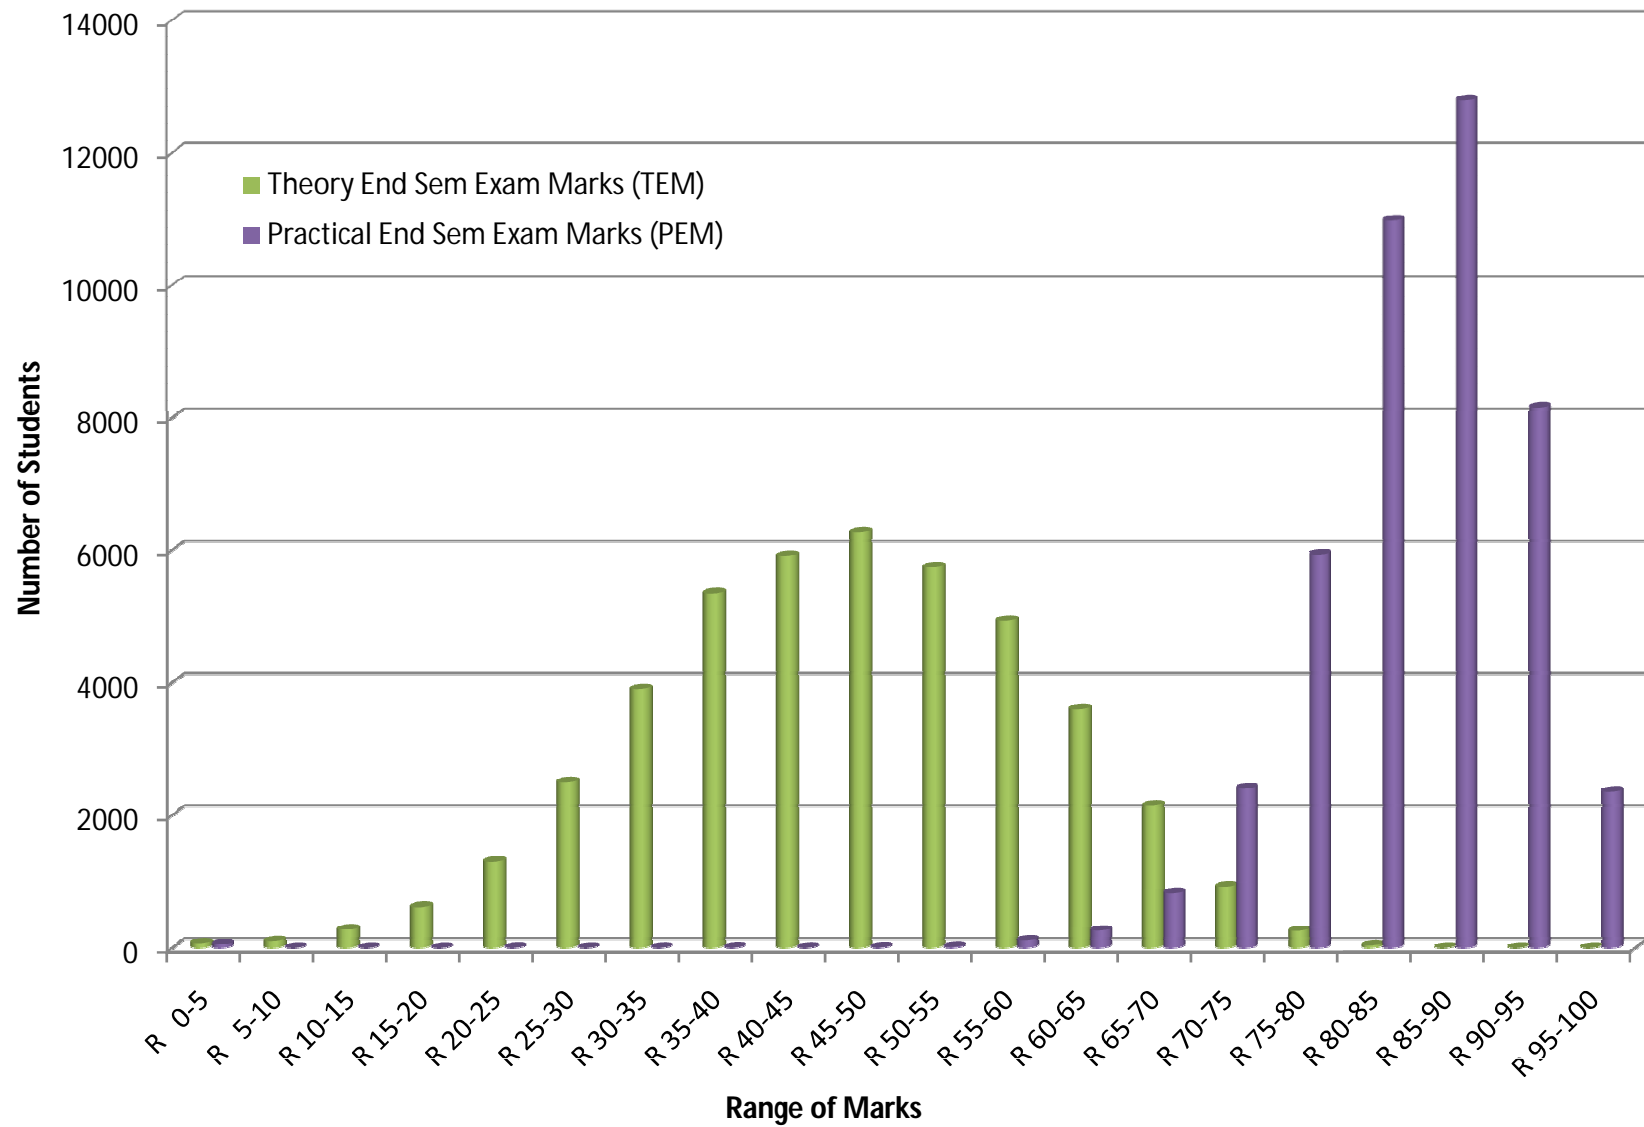

TEM-TSM Marks Distribution-B.Tech. III Semester (2016-17 Odd)

TEM-PEM Marks Distribution-B.Tech. III Semester (2016-17 Odd)

PE-PS Marks Distribution-B.Tech. III Semester (2016-17 Odd)

Institutes* Where More Than 75% Students Have "Theory Sessional (TSM)" / "Theory ESE (TEM) Marks" ≤ 1.8 in B.Tech. III Semester (2016-17 Odd)