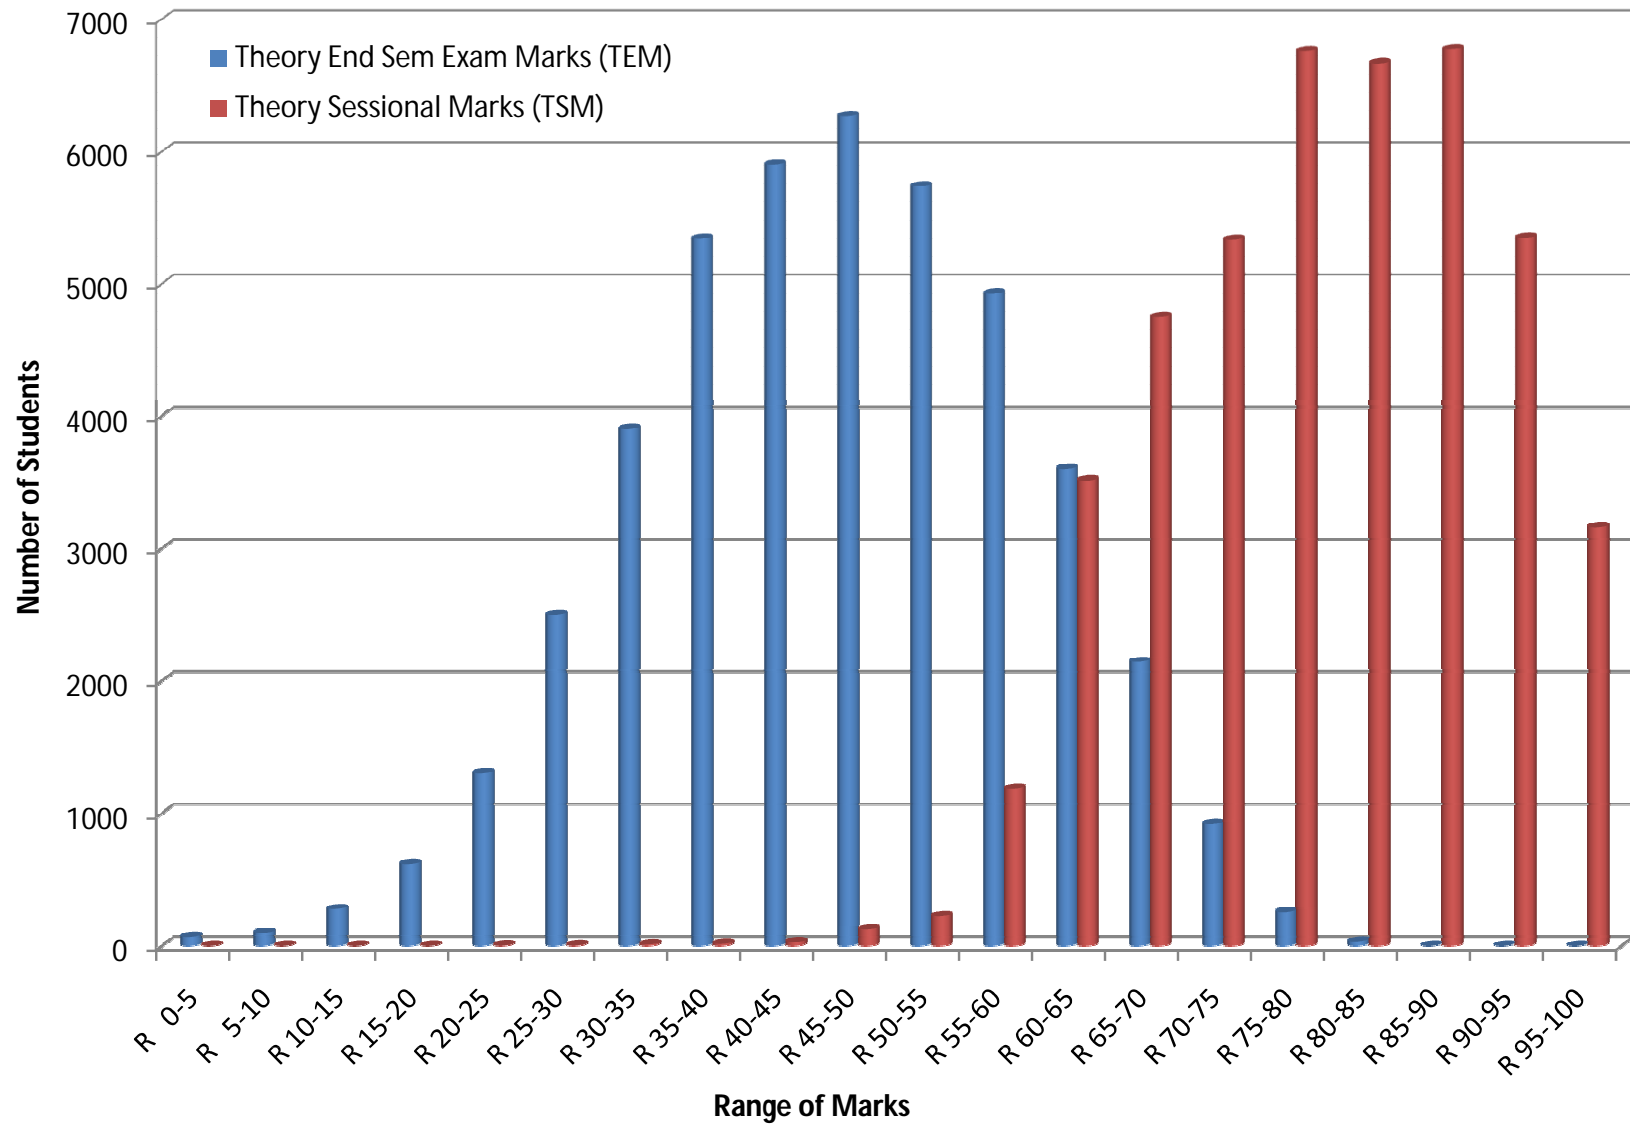

TEM-TSM Marks Distribution-B.Tech. III Semester (2016-17 Odd)

TEM-PEM Marks Distribution-B.Tech. III Semester (2016-17 Odd)

PE-PS Marks Distribution-B.Tech. III Semester (2016-17 Odd)

Institutes* Where More Than 75% Students Have "Theory Sessional (TSM)" / "Theory ESE (TEM) Marks" ≤ 1.8 in B.Tech. III Semester (2016-17 Odd)