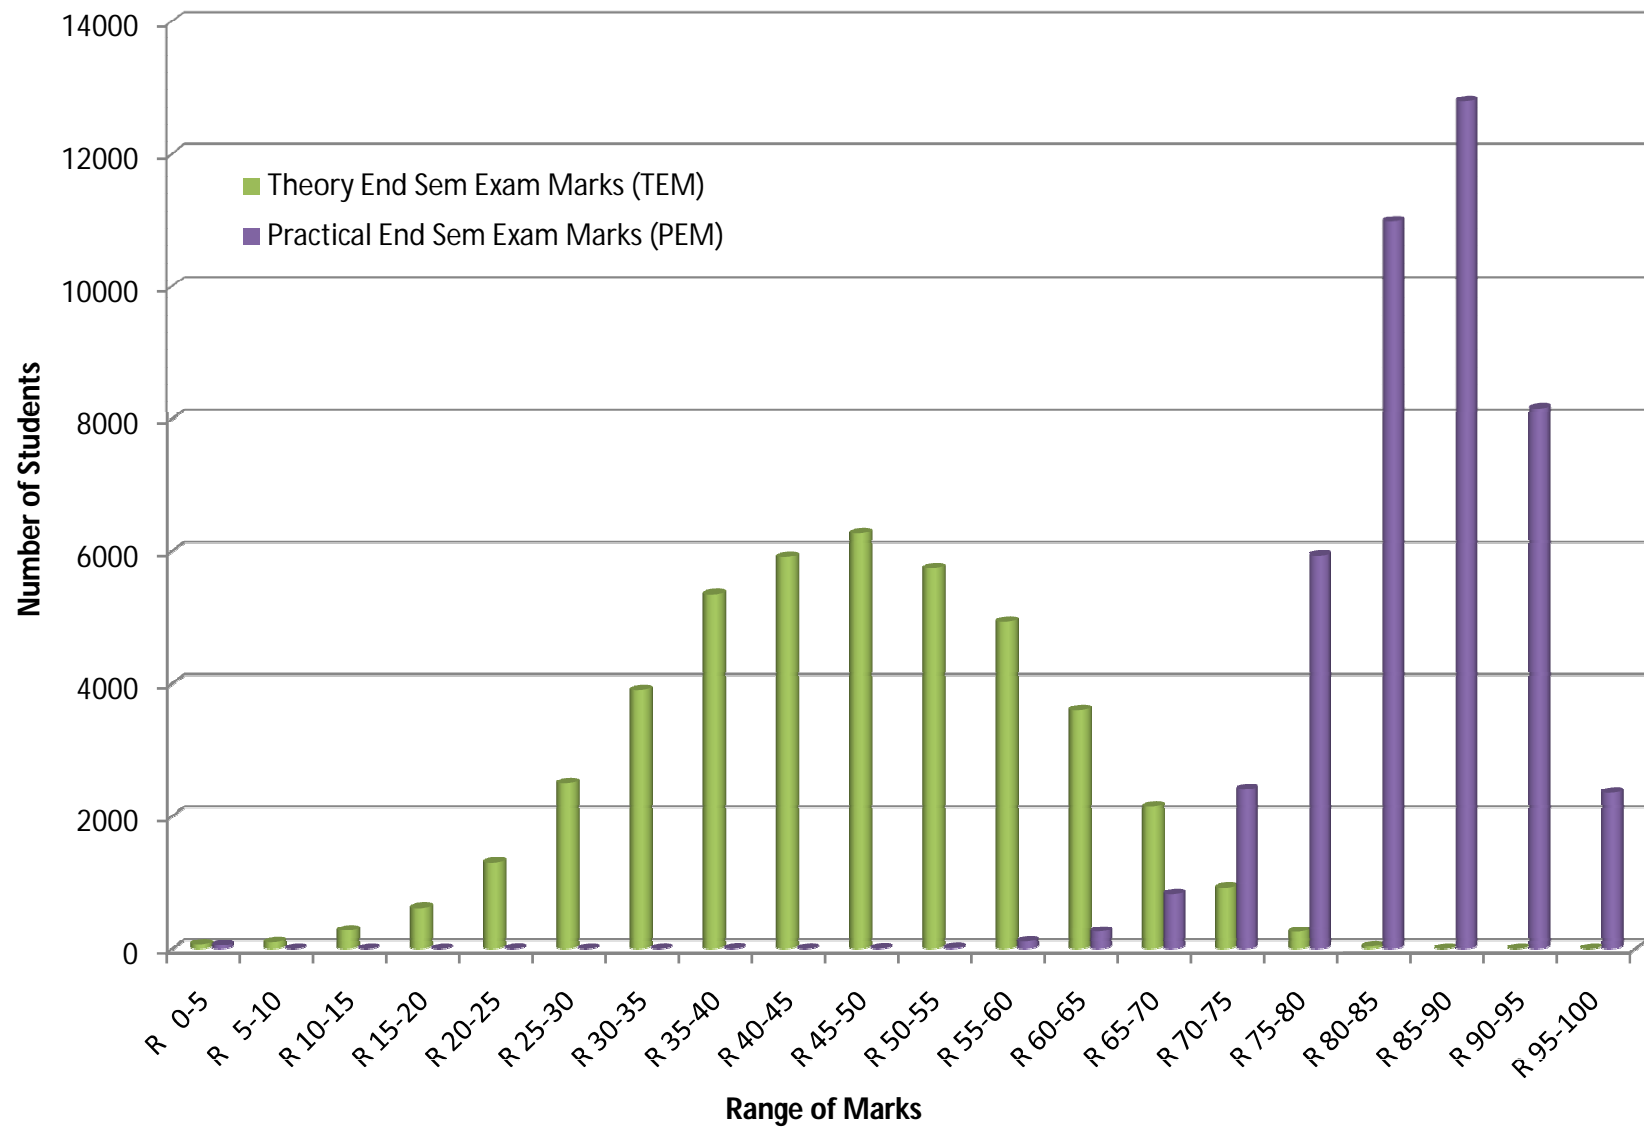

TEM-TSM Marks Distribution-B.Tech. III Semester (2016-17 Odd)

TEM-PEM Marks Distribution-B.Tech. III Semester (2016-17 Odd)

PE-PS Marks Distribution-B.Tech. III Semester (2016-17 Odd)

Institutes* Where More Than 75% Students Have "Theory Sessional (TSM)" / "Theory ESE (TEM) Marks" ≤ 1.8 in B.Tech. III Semester (2016-17 Odd)