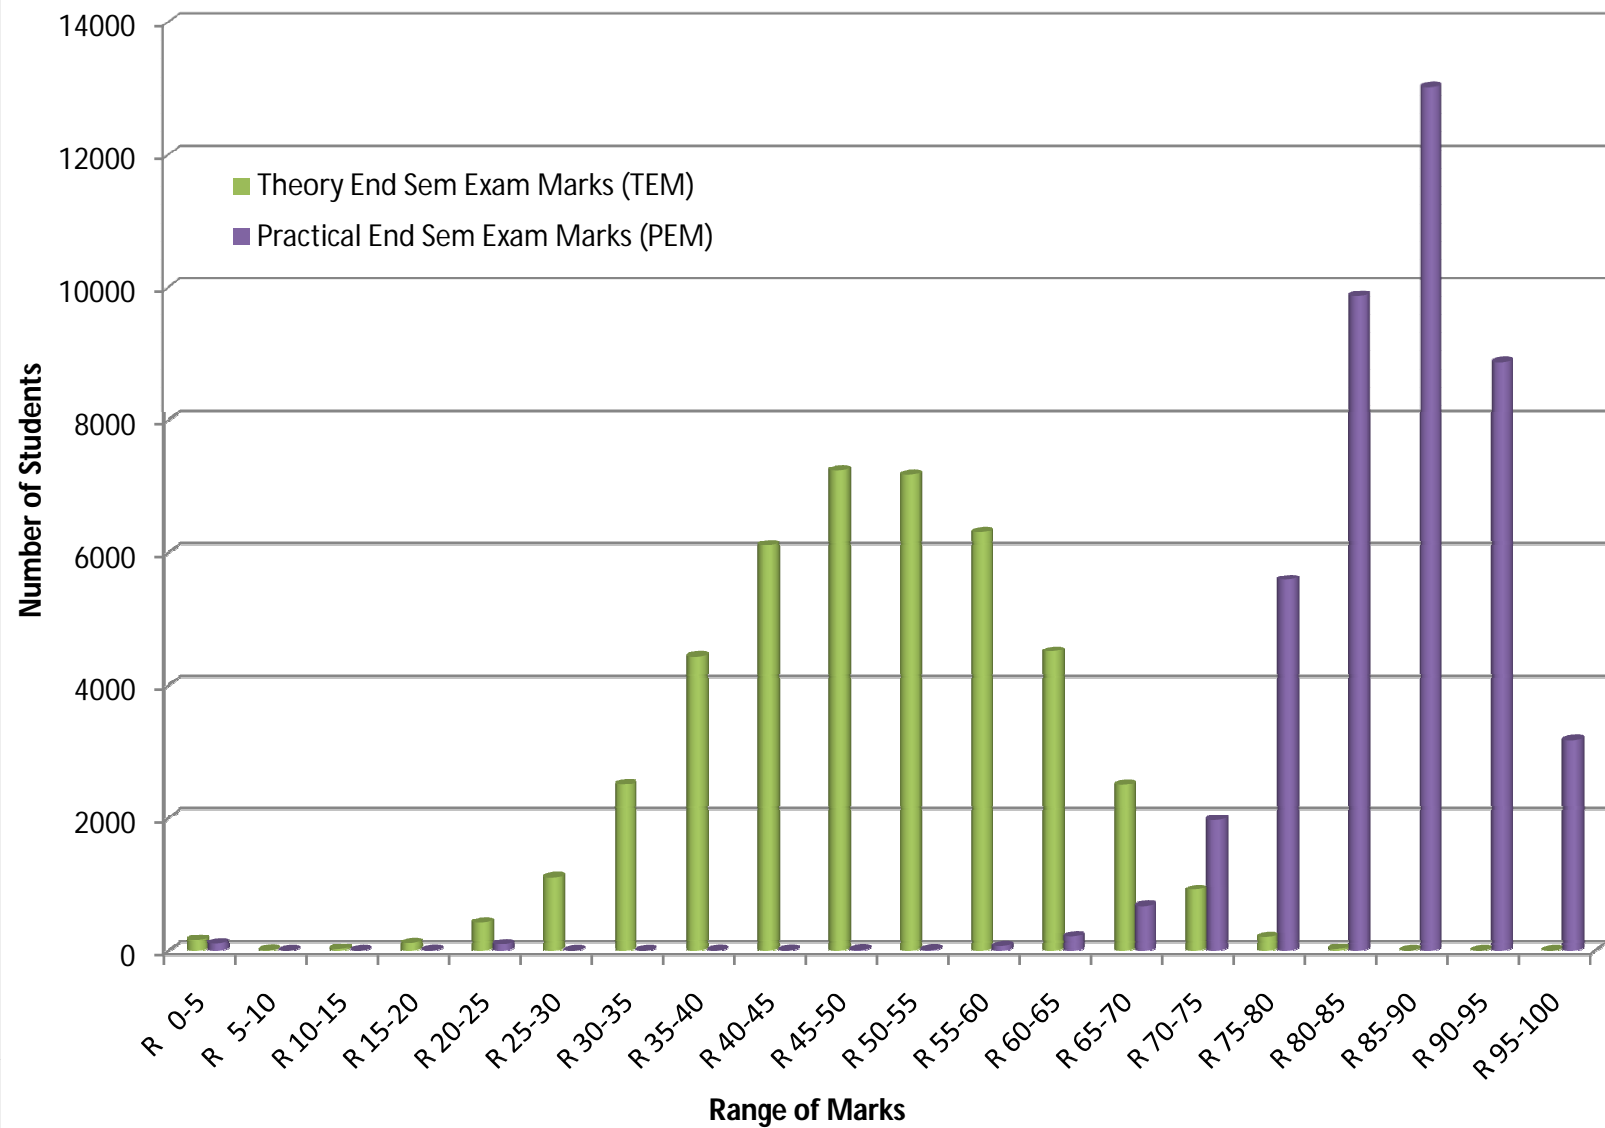

### TEM-TSM Marks Distribution-B.Tech. V Semester (2016-17 Odd)

### TEM-PEM Marks Distribution-B.Tech. V Semester (2016-17 Odd)

**PE-PS Marks Distribution-B.Tech. V Semester (2016-17 Odd)**

**Institutes\* Where More Than 80% Students Have "Theory Sessional (TSM)" / "Theory ESE (TEM) Marks"  $\leq$  1.8 in B.Tech. V Semester (2016-17 Odd)**