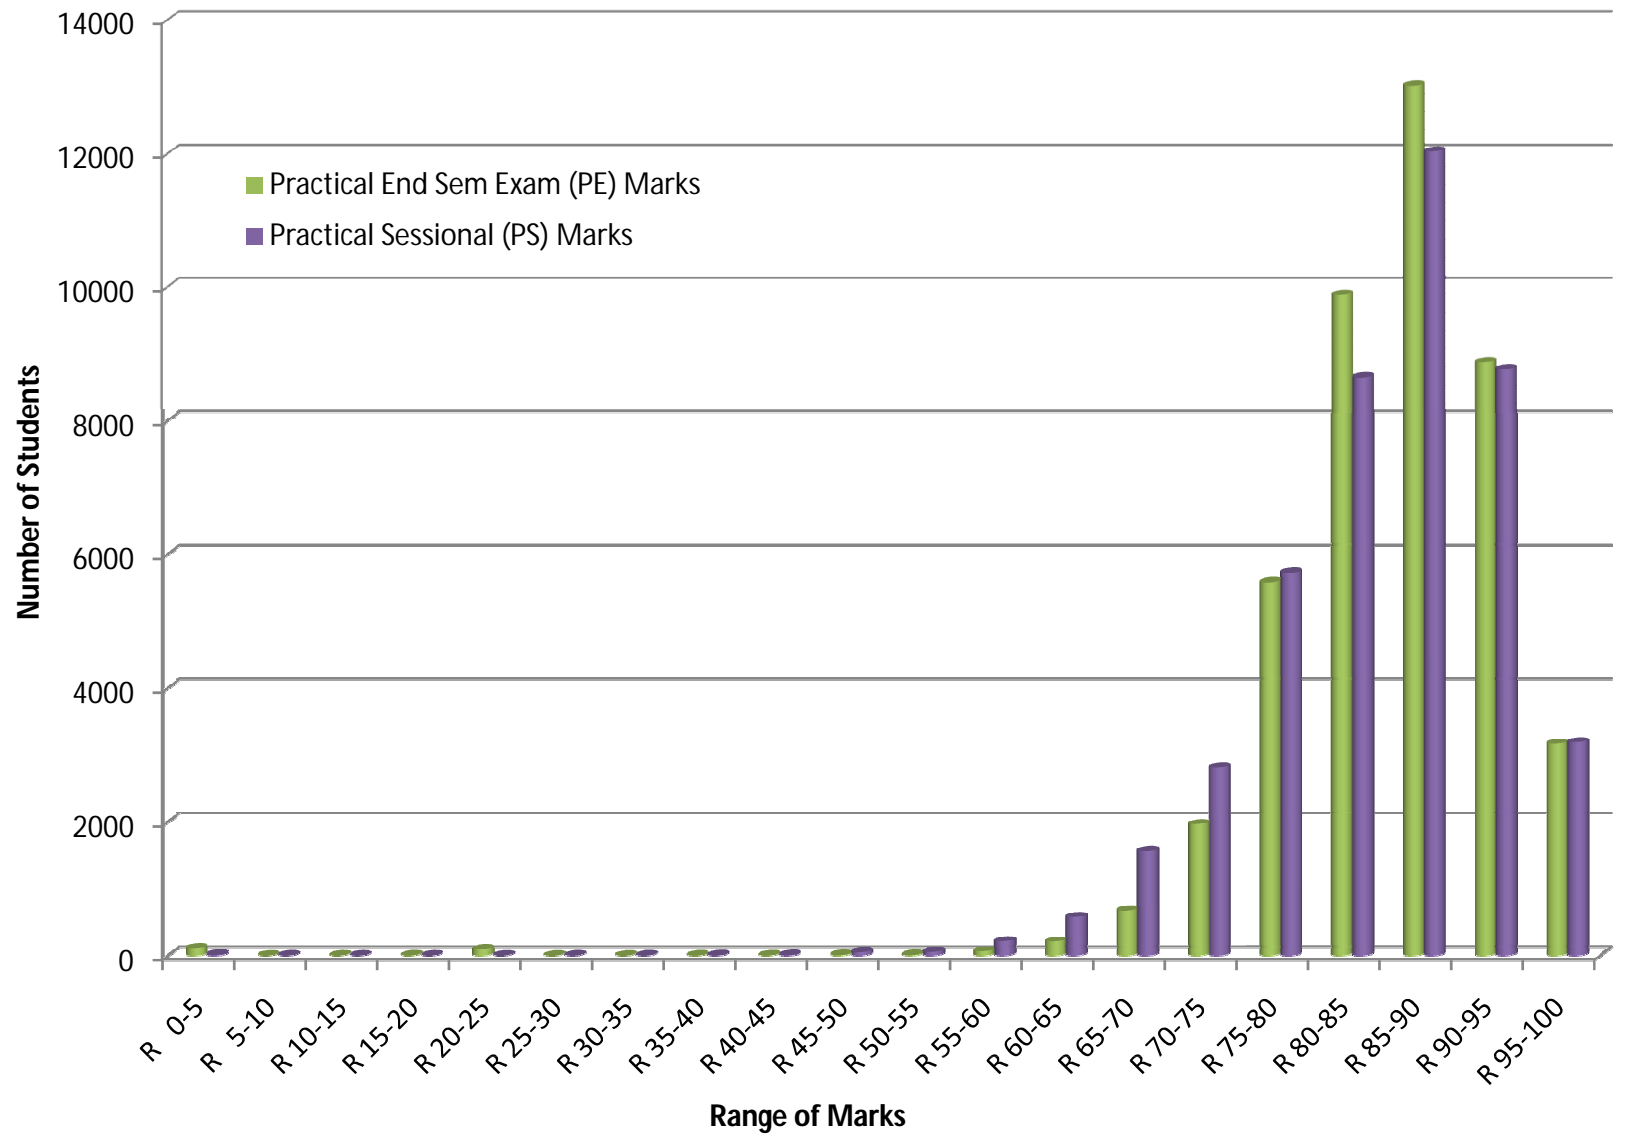

### TEM-TSM Marks Distribution-B.Tech. V Semester (2016-17 Odd)

### TEM-PEM Marks Distribution-B.Tech. V Semester (2016-17 Odd)

**PE-PS Marks Distribution-B.Tech. V Semester (2016-17 Odd)**

**Institutes\* Where More Than 80% Students Have "Theory Sessional (TSM)" / "Theory ESE (TEM) Marks"  $\leq$  1.8 in B.Tech. V Semester (2016-17 Odd)**