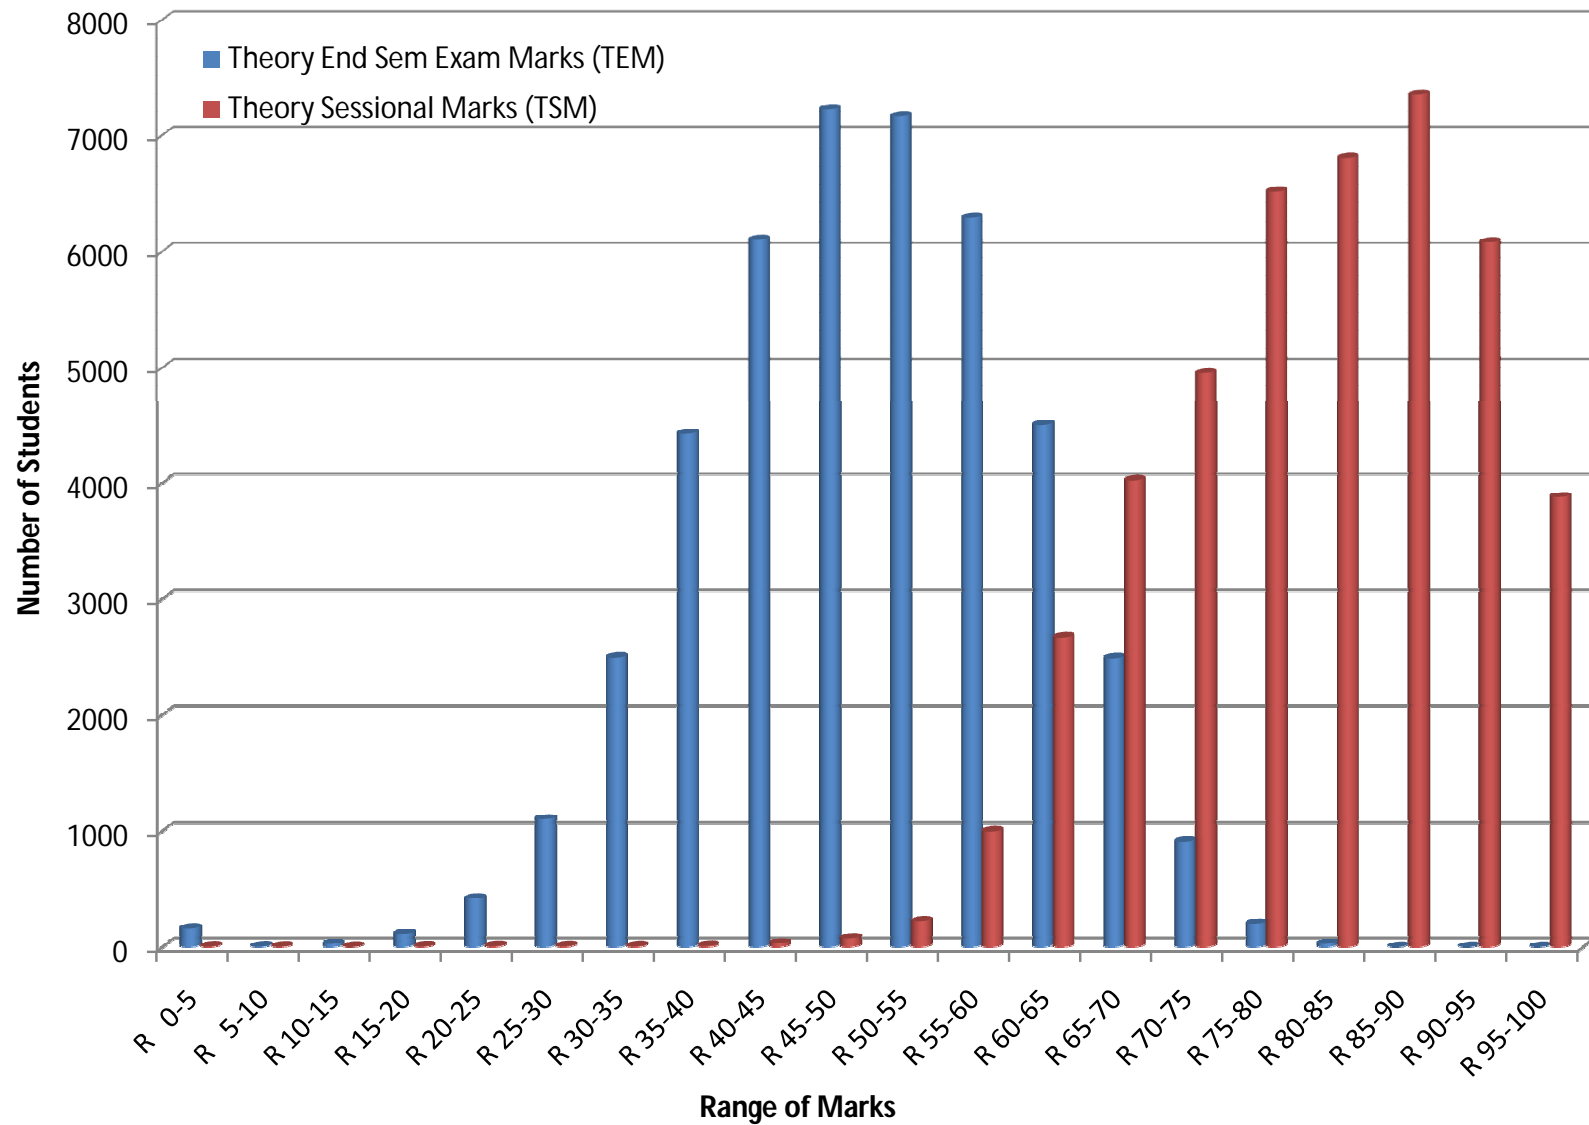

### TEM-TSM Marks Distribution-B.Tech. V Semester (2016-17 Odd)

### TEM-PEM Marks Distribution-B.Tech. V Semester (2016-17 Odd)

**PE-PS Marks Distribution-B.Tech. V Semester (2016-17 Odd)**

**Institutes\* Where More Than 80% Students Have "Theory Sessional (TSM)" / "Theory ESE (TEM) Marks"  $\leq$  1.8 in B.Tech. V Semester (2016-17 Odd)**