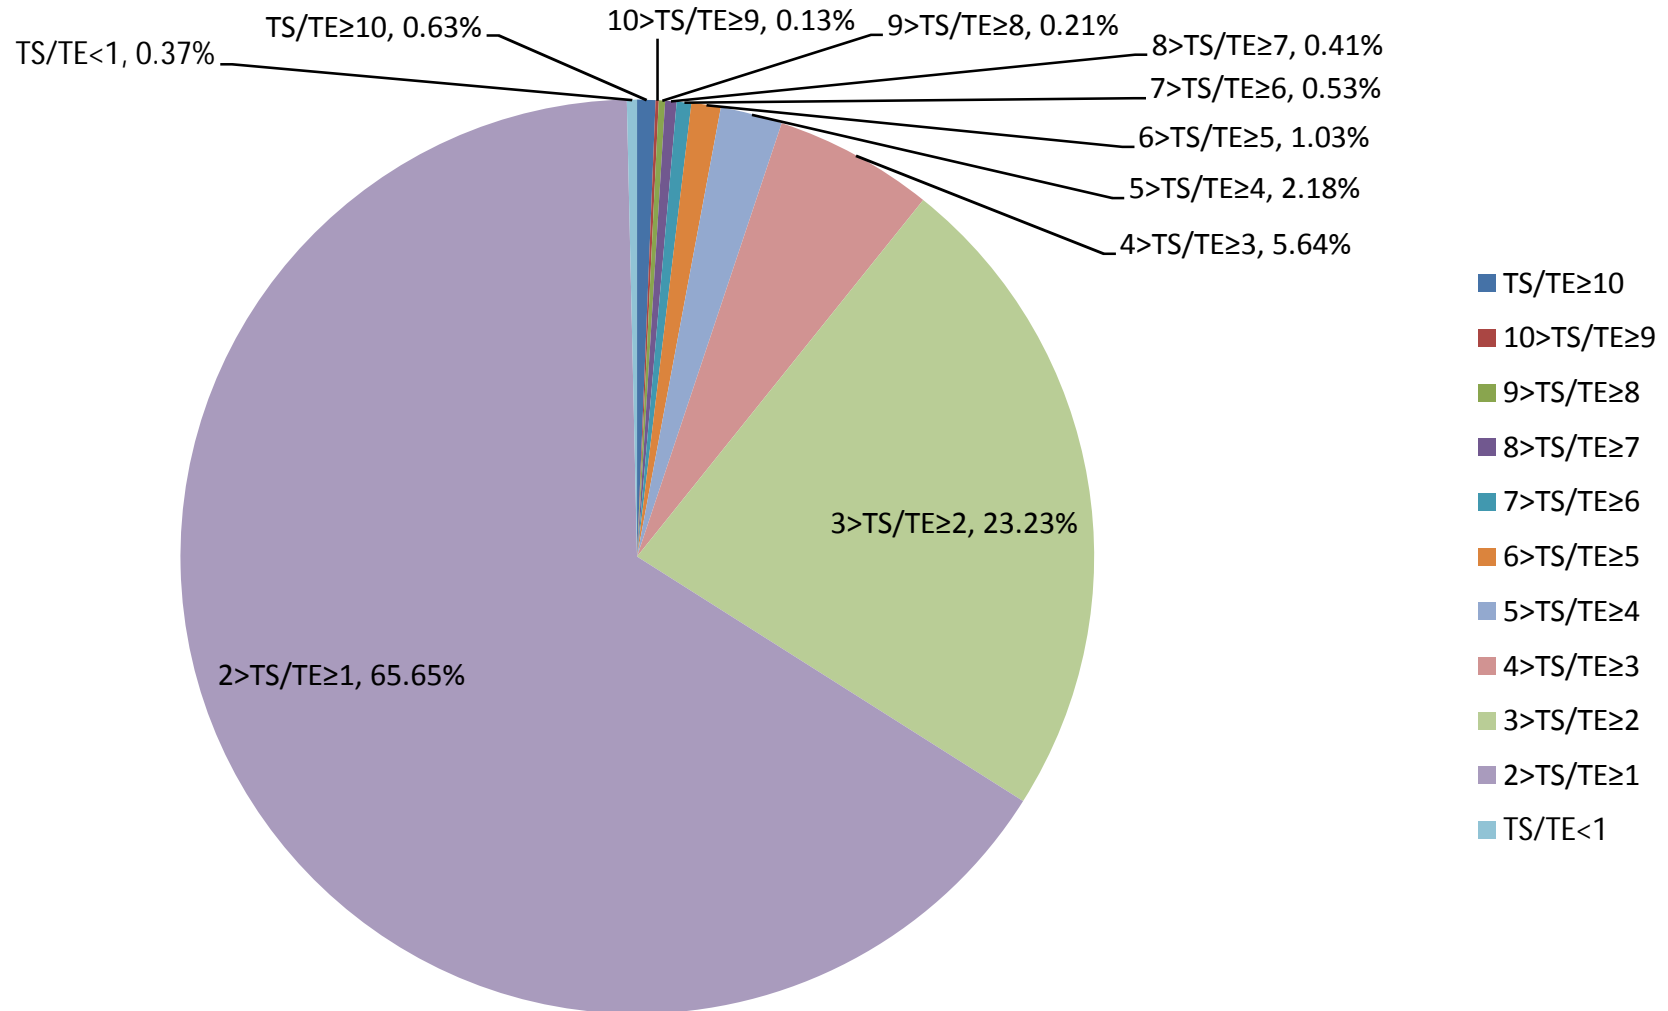

TE-TS Marks Distribution-MBA I Semester (2016-17 Odd Semester)

Theory Sessional (TS)/ Theory ESE (TE) Marks Ratio-wise Break-Up of Students-MBA I Semester (2016-17 Odd Semester)

Theory Sessional (TS)/ Theory ESE (TE) Marks Ratio-wise Break-Up of Students-MBA I Semester (2016-17 Odd Semester)

Theory Sessional (TS)/ Theory ESE (TE) Marks Ratio-wise Break-Up of Students-MBA I Semester (2016-17 Odd Semester)