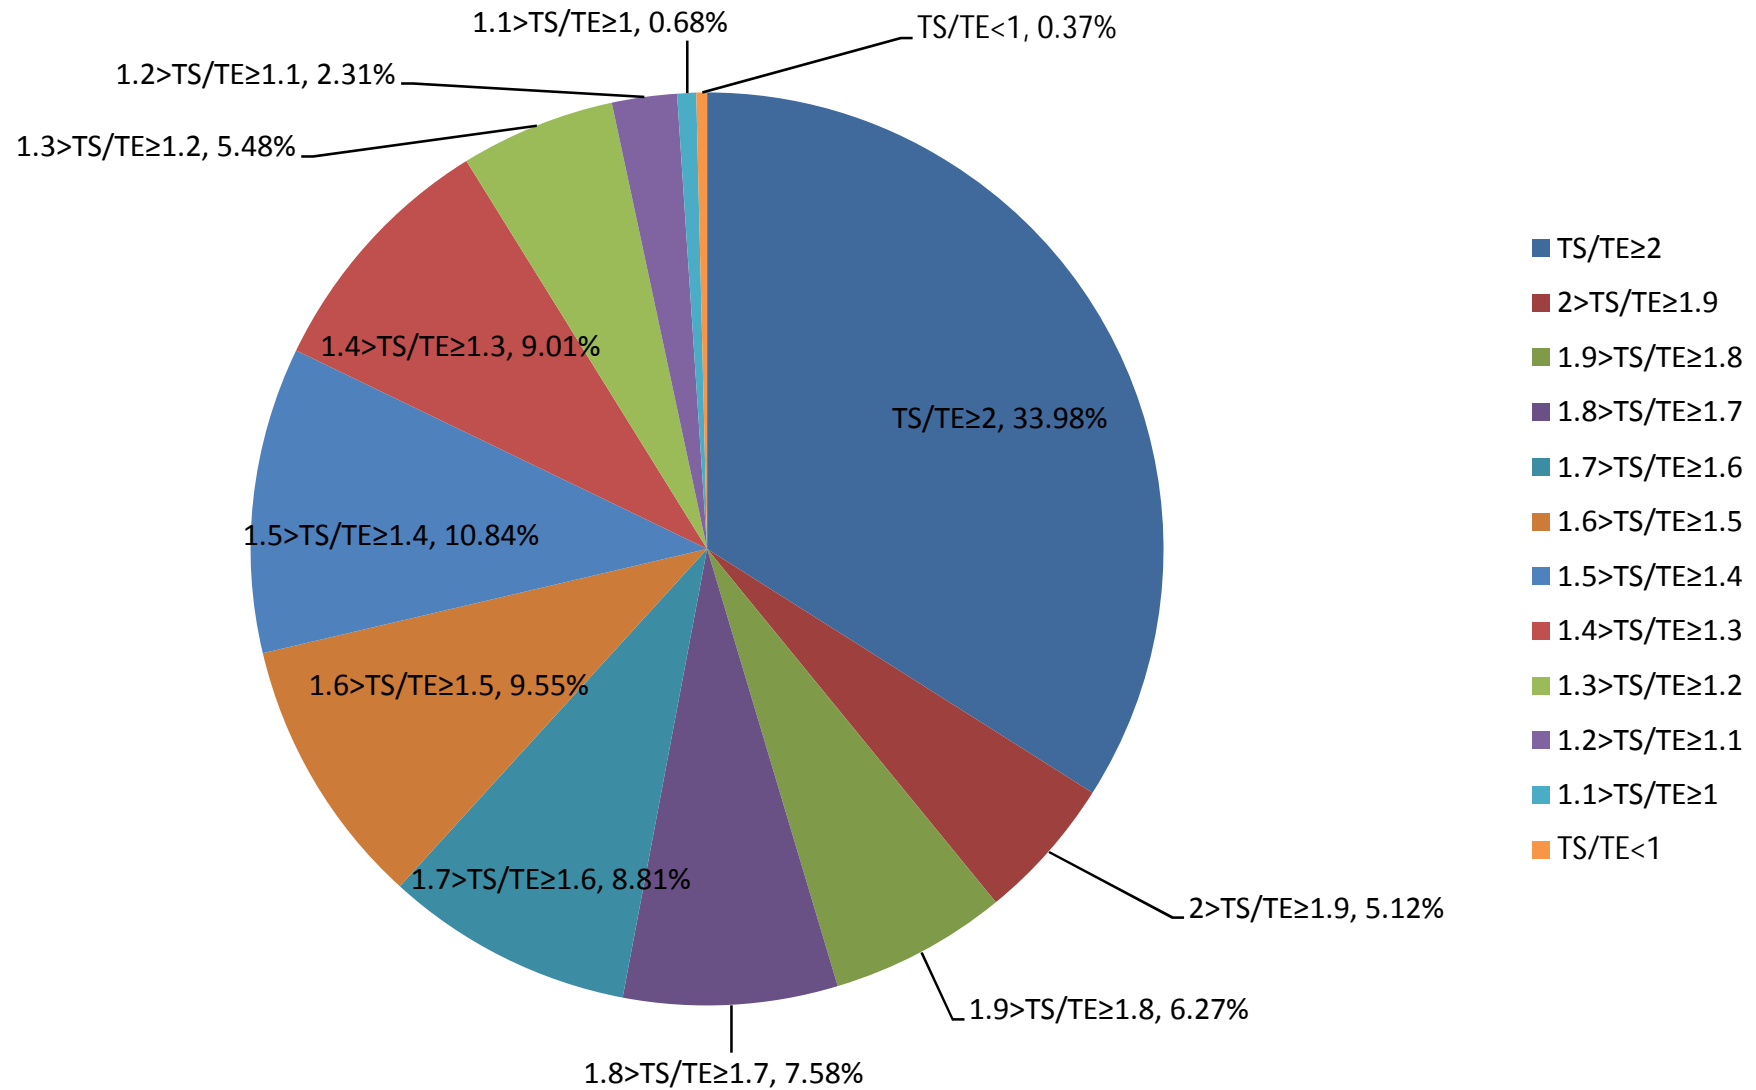

Theory Sessional (TS)/ Theory ESE (TE) Marks Ratio-wise Break-Up of Students-MBA I Semester (2016-17 Odd Semester)