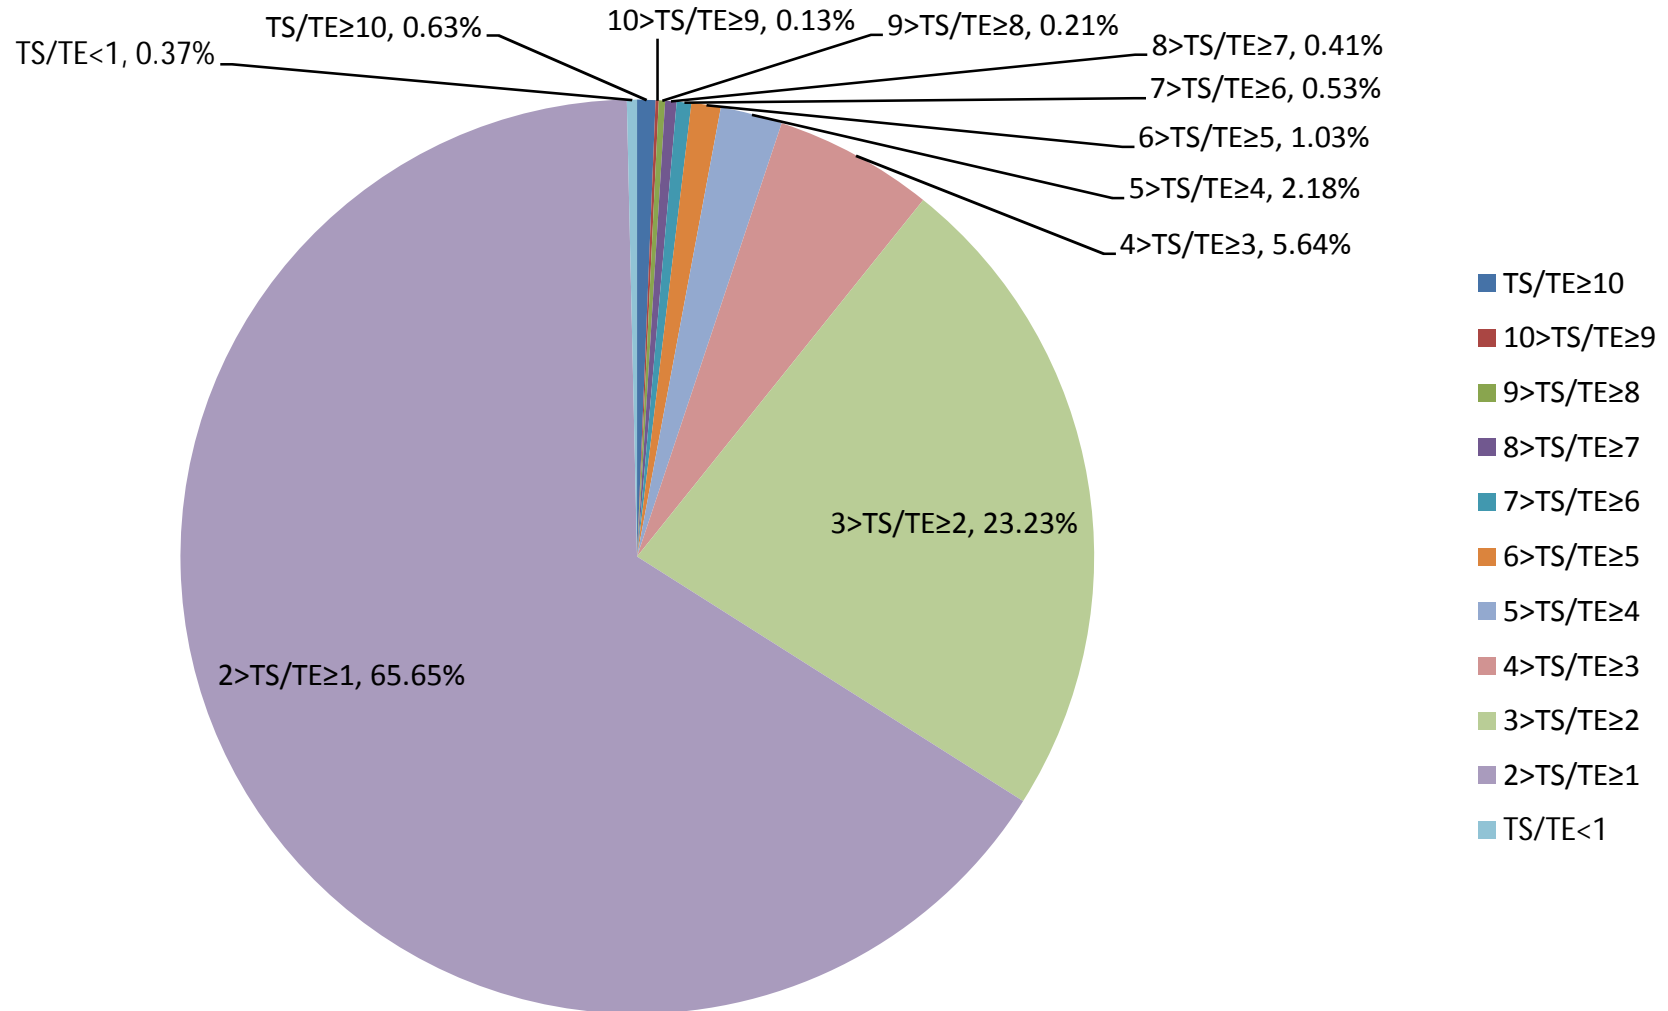

### TE-TS Marks Distribution-MBA I Semester (2016-17 Odd Semester)

## Theory Sessional (TS)/ Theory ESE (TE) Marks Ratio-wise Break-Up of Students-MBA I Semester (2016-17 Odd Semester)

### Theory Sessional (TS)/ Theory ESE (TE) Marks Ratio-wise Break-Up of Students-MBA I Semester (2016-17 Odd Semester)