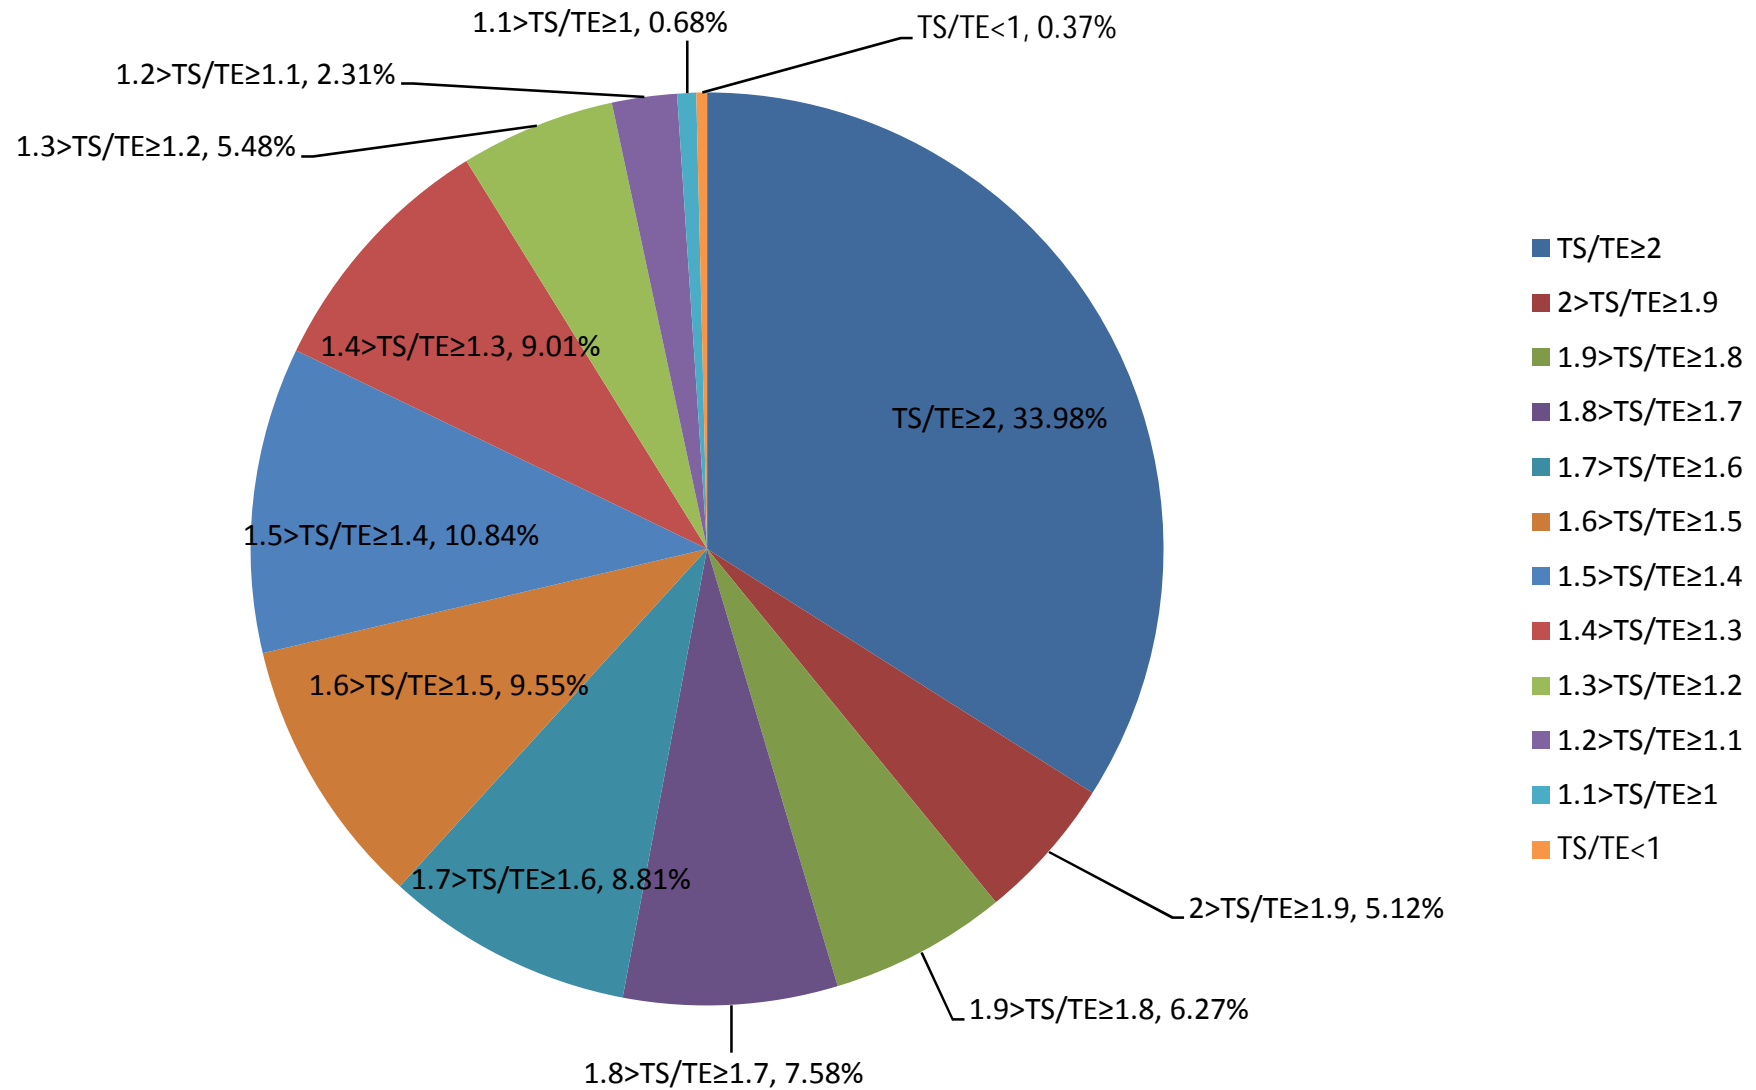

### TE-TS Marks Distribution-MBA I Semester (2016-17 Odd Semester)

## Theory Sessional (TS)/ Theory ESE (TE) Marks Ratio-wise Break-Up of Students-MBA I Semester (2016-17 Odd Semester)

### Theory Sessional (TS)/ Theory ESE (TE) Marks Ratio-wise Break-Up of Students-MBA I Semester (2016-17 Odd Semester)