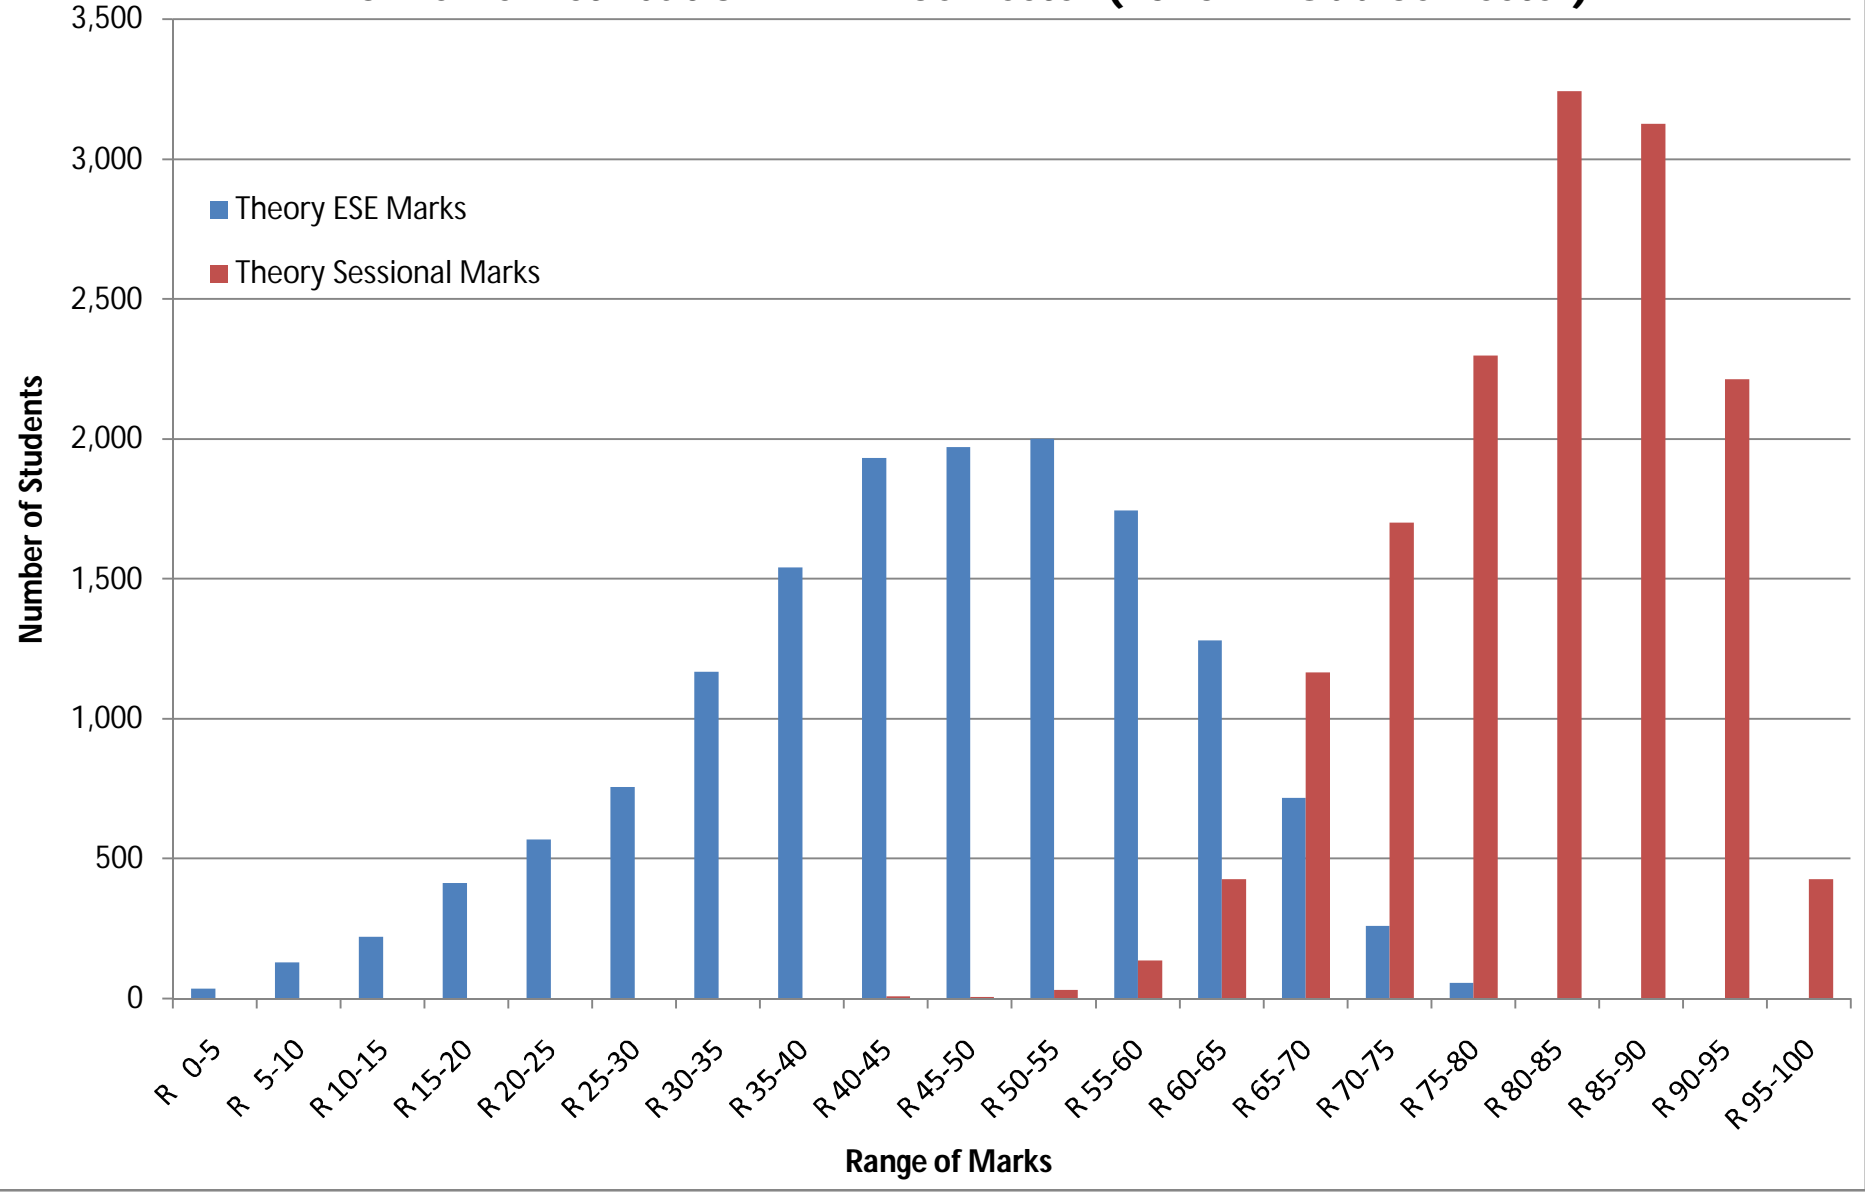

### TE-TS Marks Distribution-MBA I Semester (2016-17 Odd Semester)

## Theory Sessional (TS)/ Theory ESE (TE) Marks Ratio-wise Break-Up of Students-MBA I Semester (2016-17 Odd Semester)

### Theory Sessional (TS)/ Theory ESE (TE) Marks Ratio-wise Break-Up of Students-MBA I Semester (2016-17 Odd Semester)