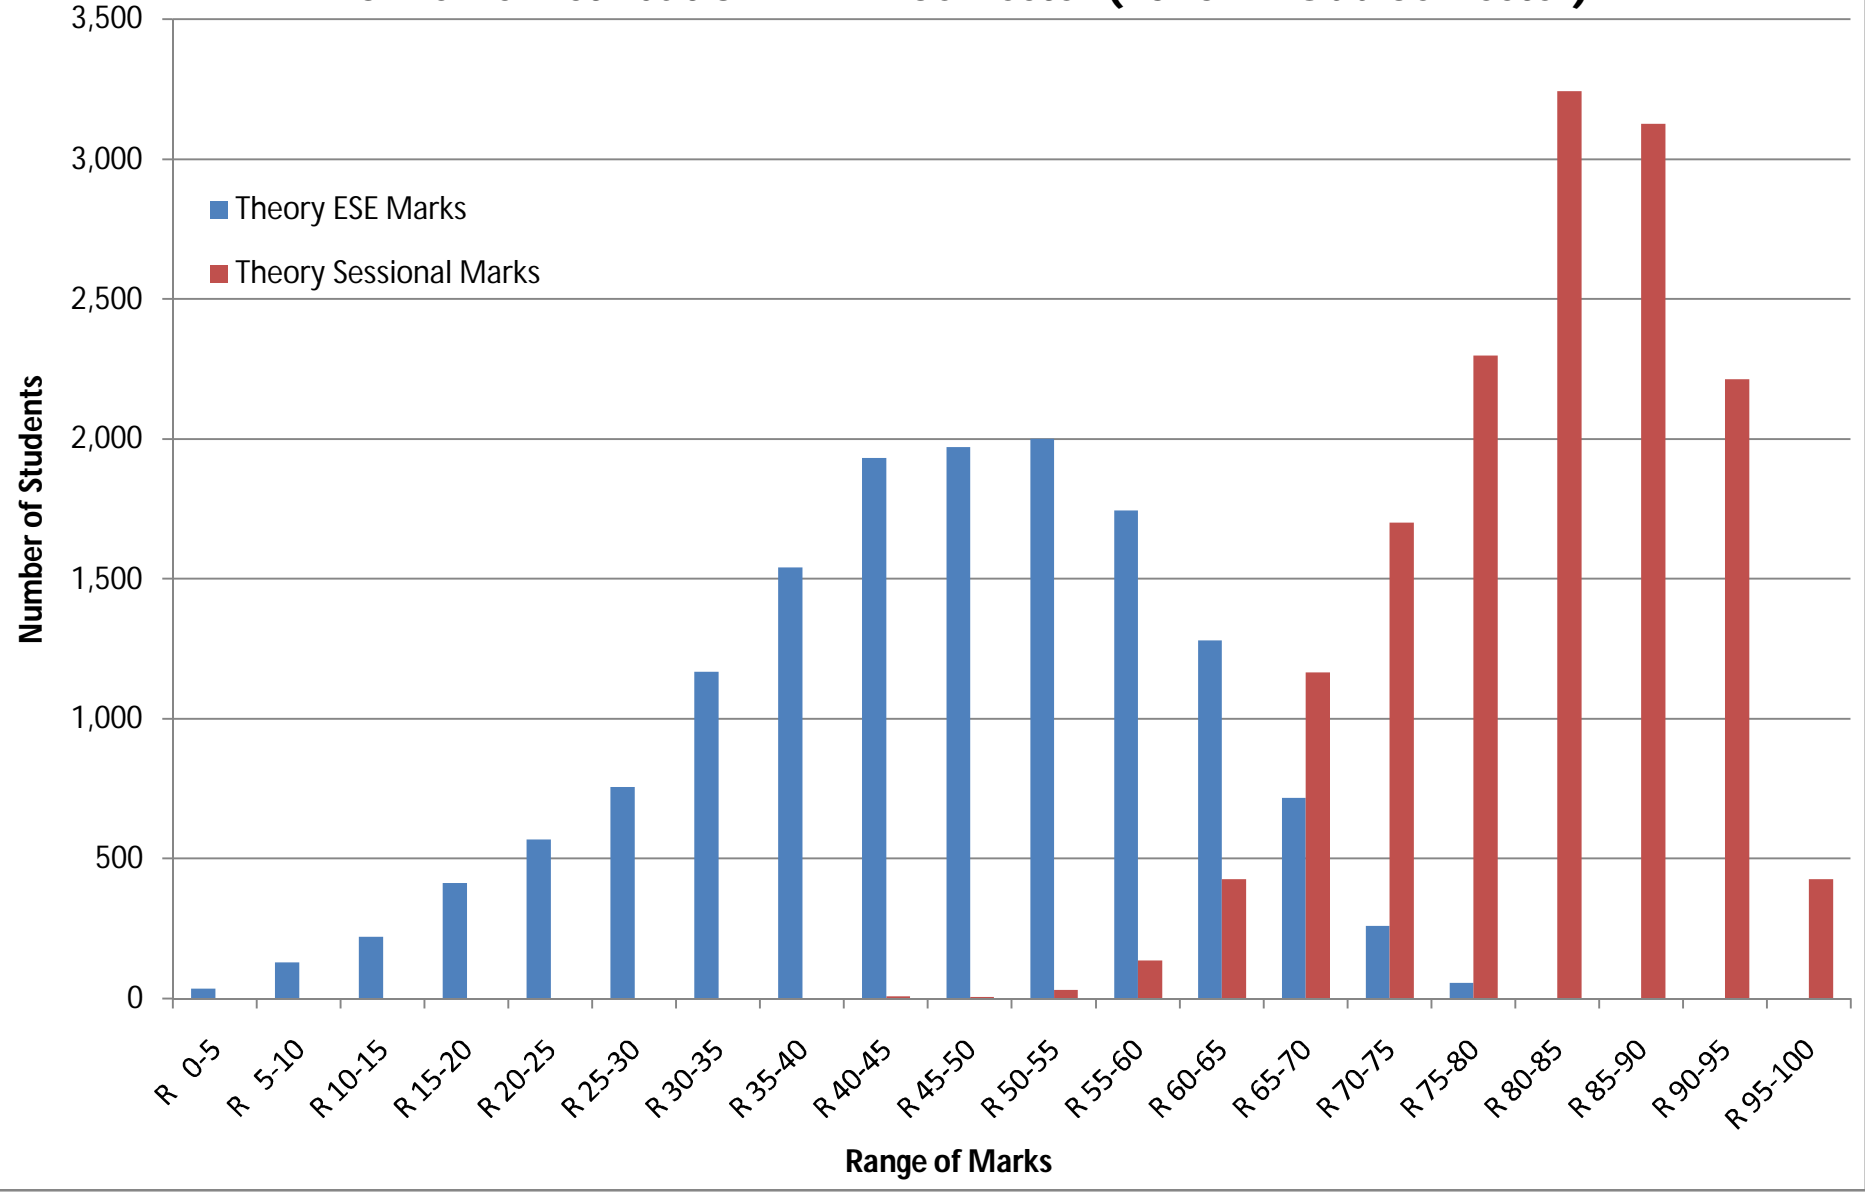

TE-TS Marks Distribution-MBA I Semester (2016-17 Odd Semester)

Theory Sessional (TS)/ Theory ESE (TE) Marks Ratio-wise Break-Up of Students-MBA I Semester (2016-17 Odd Semester)

Theory Sessional (TS)/ Theory ESE (TE) Marks Ratio-wise Break-Up of Students-MBA I Semester (2016-17 Odd Semester)

Theory Sessional (TS)/ Theory ESE (TE) Marks Ratio-wise Break-Up of Students-MBA I Semester (2016-17 Odd Semester)