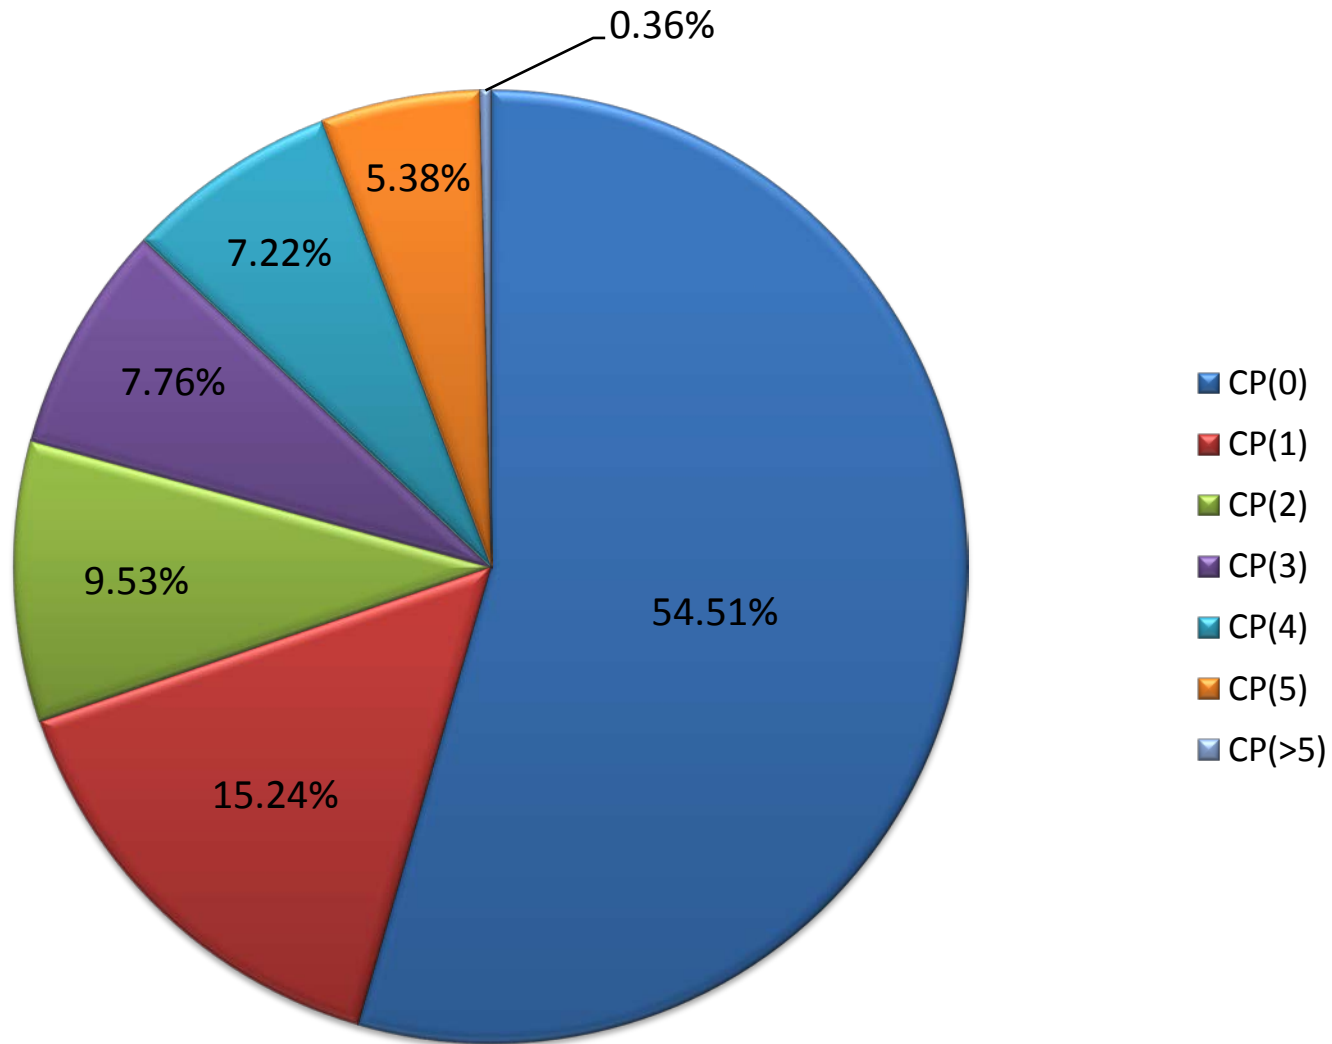

### Break up of B.Tech. I Semester Students Based on SGPA (2016-17 Odd)

### Carryover Paper (CP) Wise Break up of B.Tech. I Semester Students (2016-17 Odd)

Total Number of Students = 39583

**Break up of B.Tech. I Semester Students Based on Theory  
Sessional Marks (TSM)/ Theory ESE Marks (TEM) Ratio (2016-  
17 Odd)**