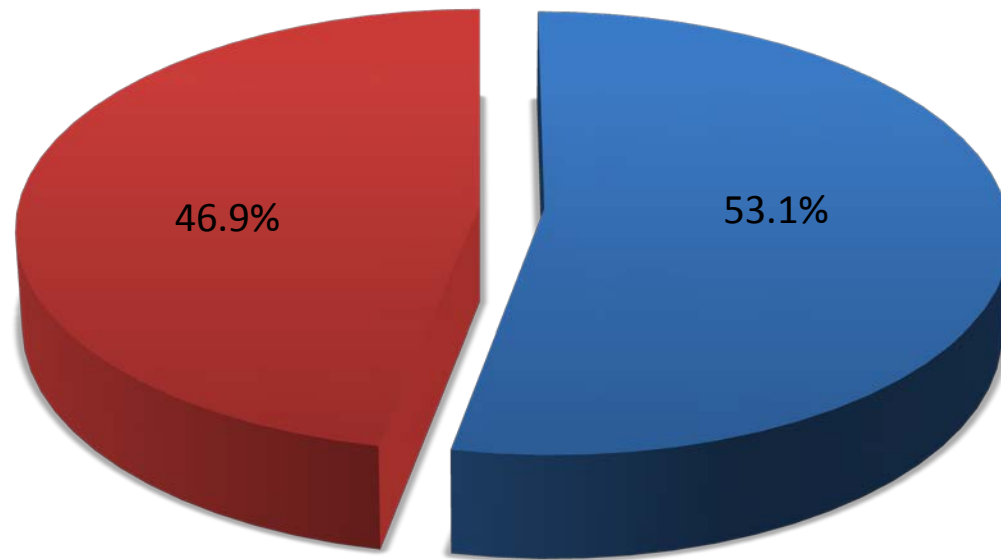

### Break up of B.Tech. I Semester Students Based on SGPA (2016-17 Odd)

### Carryover Paper (CP) Wise Break up of B.Tech. I Semester Students (2016-17 Odd)

Total Number of Students = 39583

**Break up of B.Tech. I Semester Students Based on Theory  
Sessional Marks (TSM)/ Theory ESE Marks (TEM) Ratio (2016-  
17 Odd)**