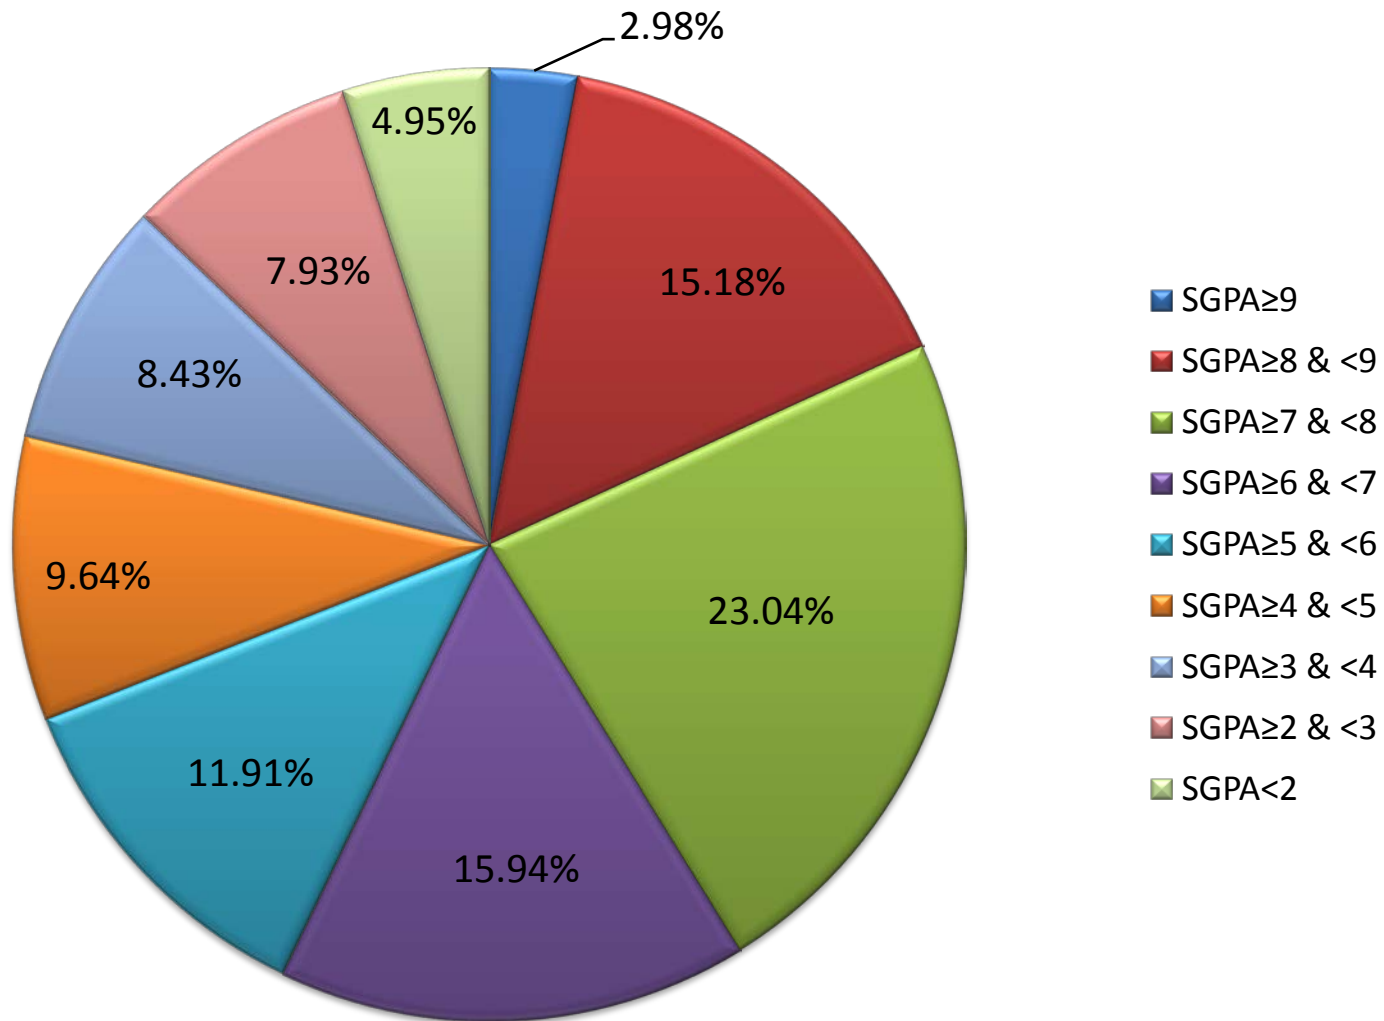

### Break up of B.Tech. I Semester Students Based on SGPA (2016-17 Odd)

### Carryover Paper (CP) Wise Break up of B.Tech. I Semester Students (2016-17 Odd)

Total Number of Students = 39583

**Break up of B.Tech. I Semester Students Based on Theory  
Sessional Marks (TSM)/ Theory ESE Marks (TEM) Ratio (2016-  
17 Odd)**