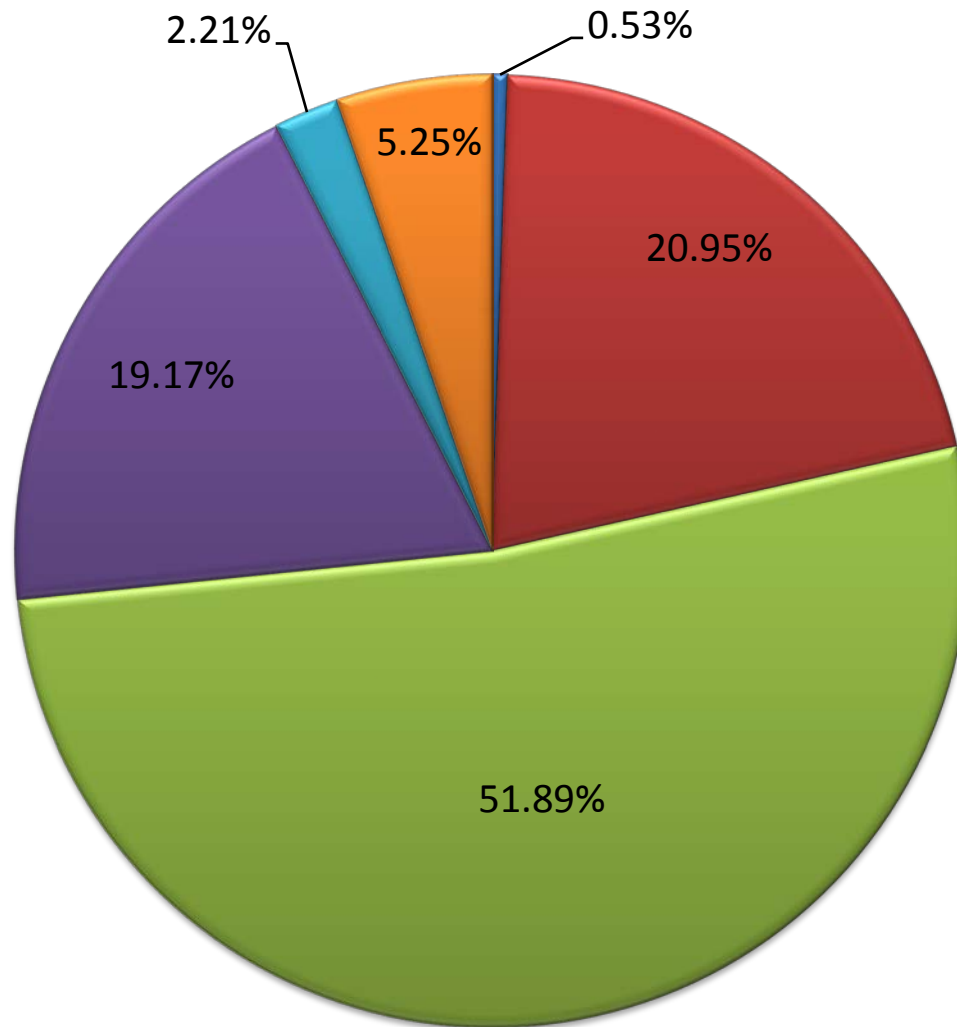

Break up of MBA III Semester Students Based on Total Marks (TM) Obtained (2016-17 Odd)

Break up of MBA III Semester Students Based on Theory ESE Marks (TEM) Obtained (2016-17 Odd)

**Break up of MBA III Semester Students Based on Theory
Sessional Marks (TSM)/ TEM Ratio (2016-17 Odd)**