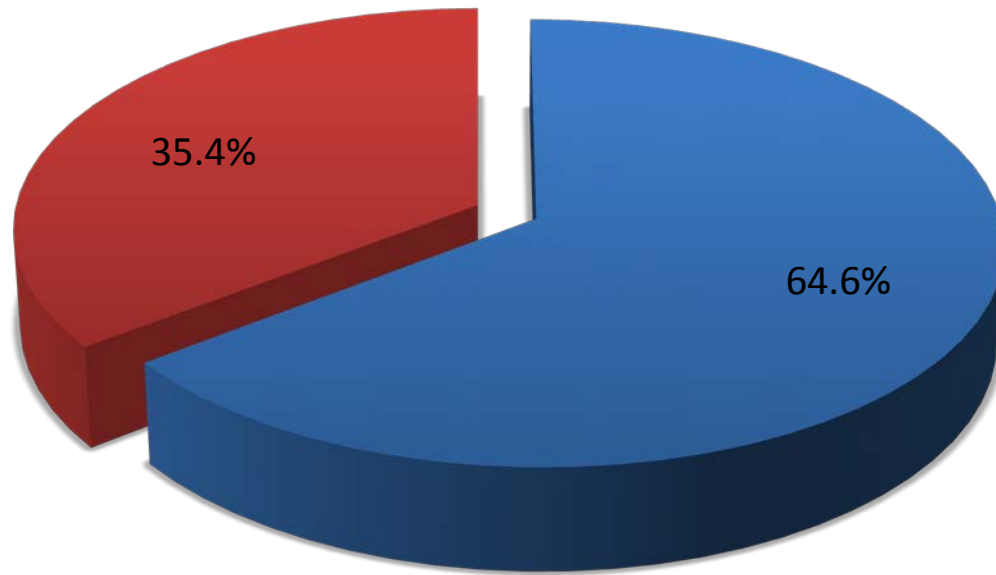

Break up of MBA III Semester Students Based on Total Marks (TM) Obtained (2016-17 Odd)

Break up of MBA III Semester Students Based on Theory ESE Marks (TEM) Obtained (2016-17 Odd)

**Break up of MBA III Semester Students Based on Theory
Sessional Marks (TSM)/ TEM Ratio (2016-17 Odd)**