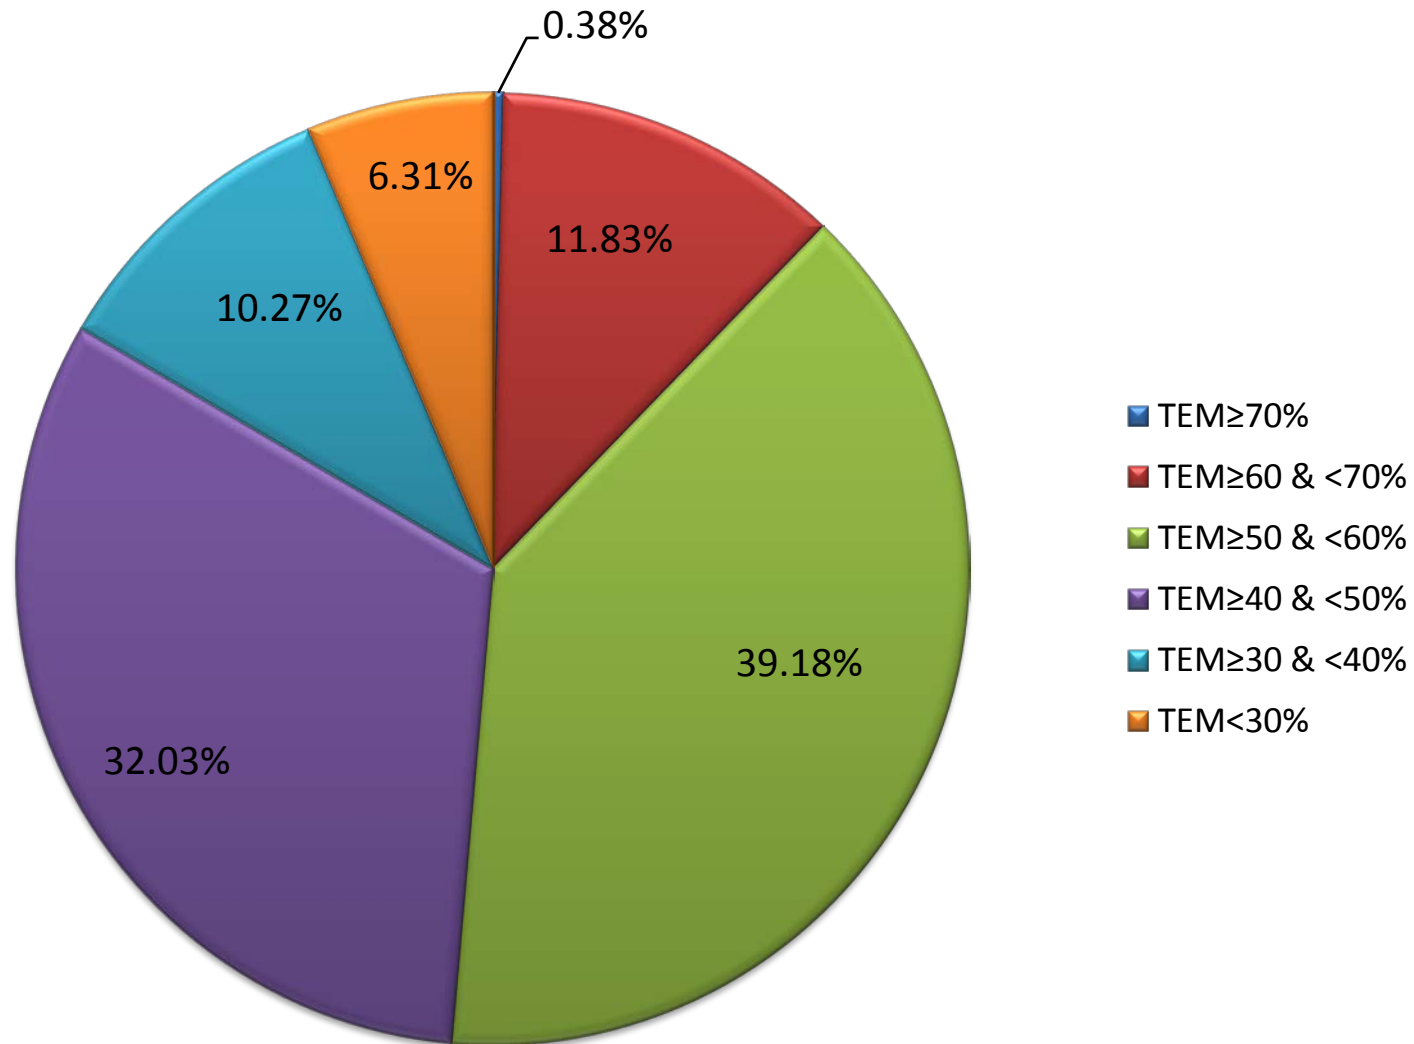

Break up of MBA III Semester Students Based on Total Marks (TM) Obtained (2016-17 Odd)

Break up of MBA III Semester Students Based on Theory ESE Marks (TEM) Obtained (2016-17 Odd)

**Break up of MBA III Semester Students Based on Theory
Sessional Marks (TSM)/ TEM Ratio (2016-17 Odd)**