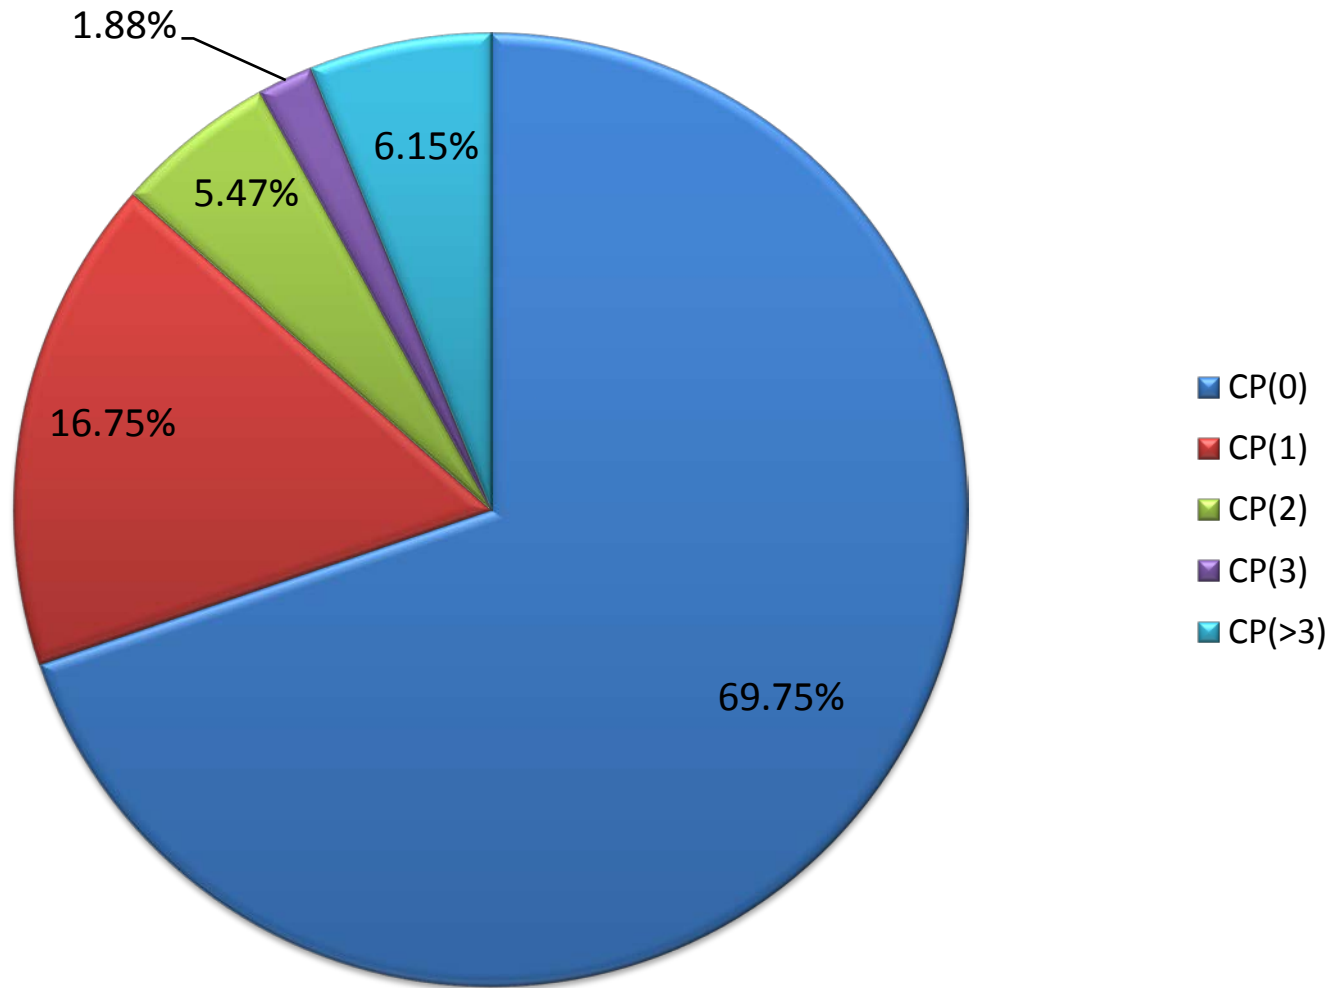

Carryover Paper (CP) Wise Break up of MBA III Semester Students (2016-17 Odd)

Total Number of Students = 13645

First 10 Students Based on Theory End Sem Exam Marks (TEM) in MBA III Semester (2016-17 Odd)

S. No.	Name of Students	Institute Code	Name of Institute	TEM (%)
1	MEENA SHARMA	010	United College of Engineering & Research, Allahabad	74.9
2	KM PREYANKA SHRIVASTVA	609	JP School of Business, Meerut	74.9
3	PRAGATI SRIVASTAVA	011	United Institute of Management, Allahabad	74.8
4	AYESHA QUDDUSI	016	Rakshpal Bahadur Management Institute, Bareilly	74.6
5	TANZEEM FATIMA	192	Ganeshi Lal Bajaj Institute of Technology & Management, Gautam Buddh Nagar	73.5
6	AKANKSHA LOHIYA	419	Prabhat Engineering College, Kanpur Dehat	73.5
7	LAXMI RAJPUT	033	Raj Kumar Goel Instt. of Technology, Ghaziabad	73.4
8	AKANKSHA SHARMA	065	BSA College of Engineering & Technology, Mathura	73.1
9	SONAL SINGH	065	BSA College of Engineering & Technology, Mathura	73.1
10	SABHYA KUMARI	723	Axis Institute of Planning & Management, Kanpur	73.1

First 11 Students Based on Total Marks (TM) in MBA III Semester (2016-17 Odd)

S. No.	Name of Students	Institute Code	Name of Institute	TM (%)
1	LAXMI RAJPUT	033	Raj Kumar Goel Instt. of Technology, Ghaziabad	84.2
2	KM PREYANKA SHRIVASTVA	609	JP School of Business, Meerut	83.9
3	MEENA SHARMA	010	United College of Engineering & Research, Allahabad	83.7
4	PRAGATI SRIVASTAVA	011	United Institute of Management, Allahabad	83.6
5	TANZEEM FATIMA	192	Ganeshi Lal Bajaj Institute of Technology & Management, Gautam Buddh Nagar	83.6
6	AYESHA QUDDUSI	016	Rakshpal Bahadur Management Institute, Bareilly	83.3
7	AKANKSHA SHARMA	065	BSA College of Engineering & Technology, Mathura	83.1
8	SONAL SINGH	065	BSA College of Engineering & Technology, Mathura	83.1
9	PRERANA ANAND	511	GL Bajaj Institute of Engineering & Technology, Mathura	83.0
10	BHAVYA GOEL	820	Ajay Kumar Garg Institute of Management, Ghaziabad	83.0
11	TARU SAXENA	059	Lal Bahadur Shastri Institute of Management & Development Studies, Lucknow	83.0