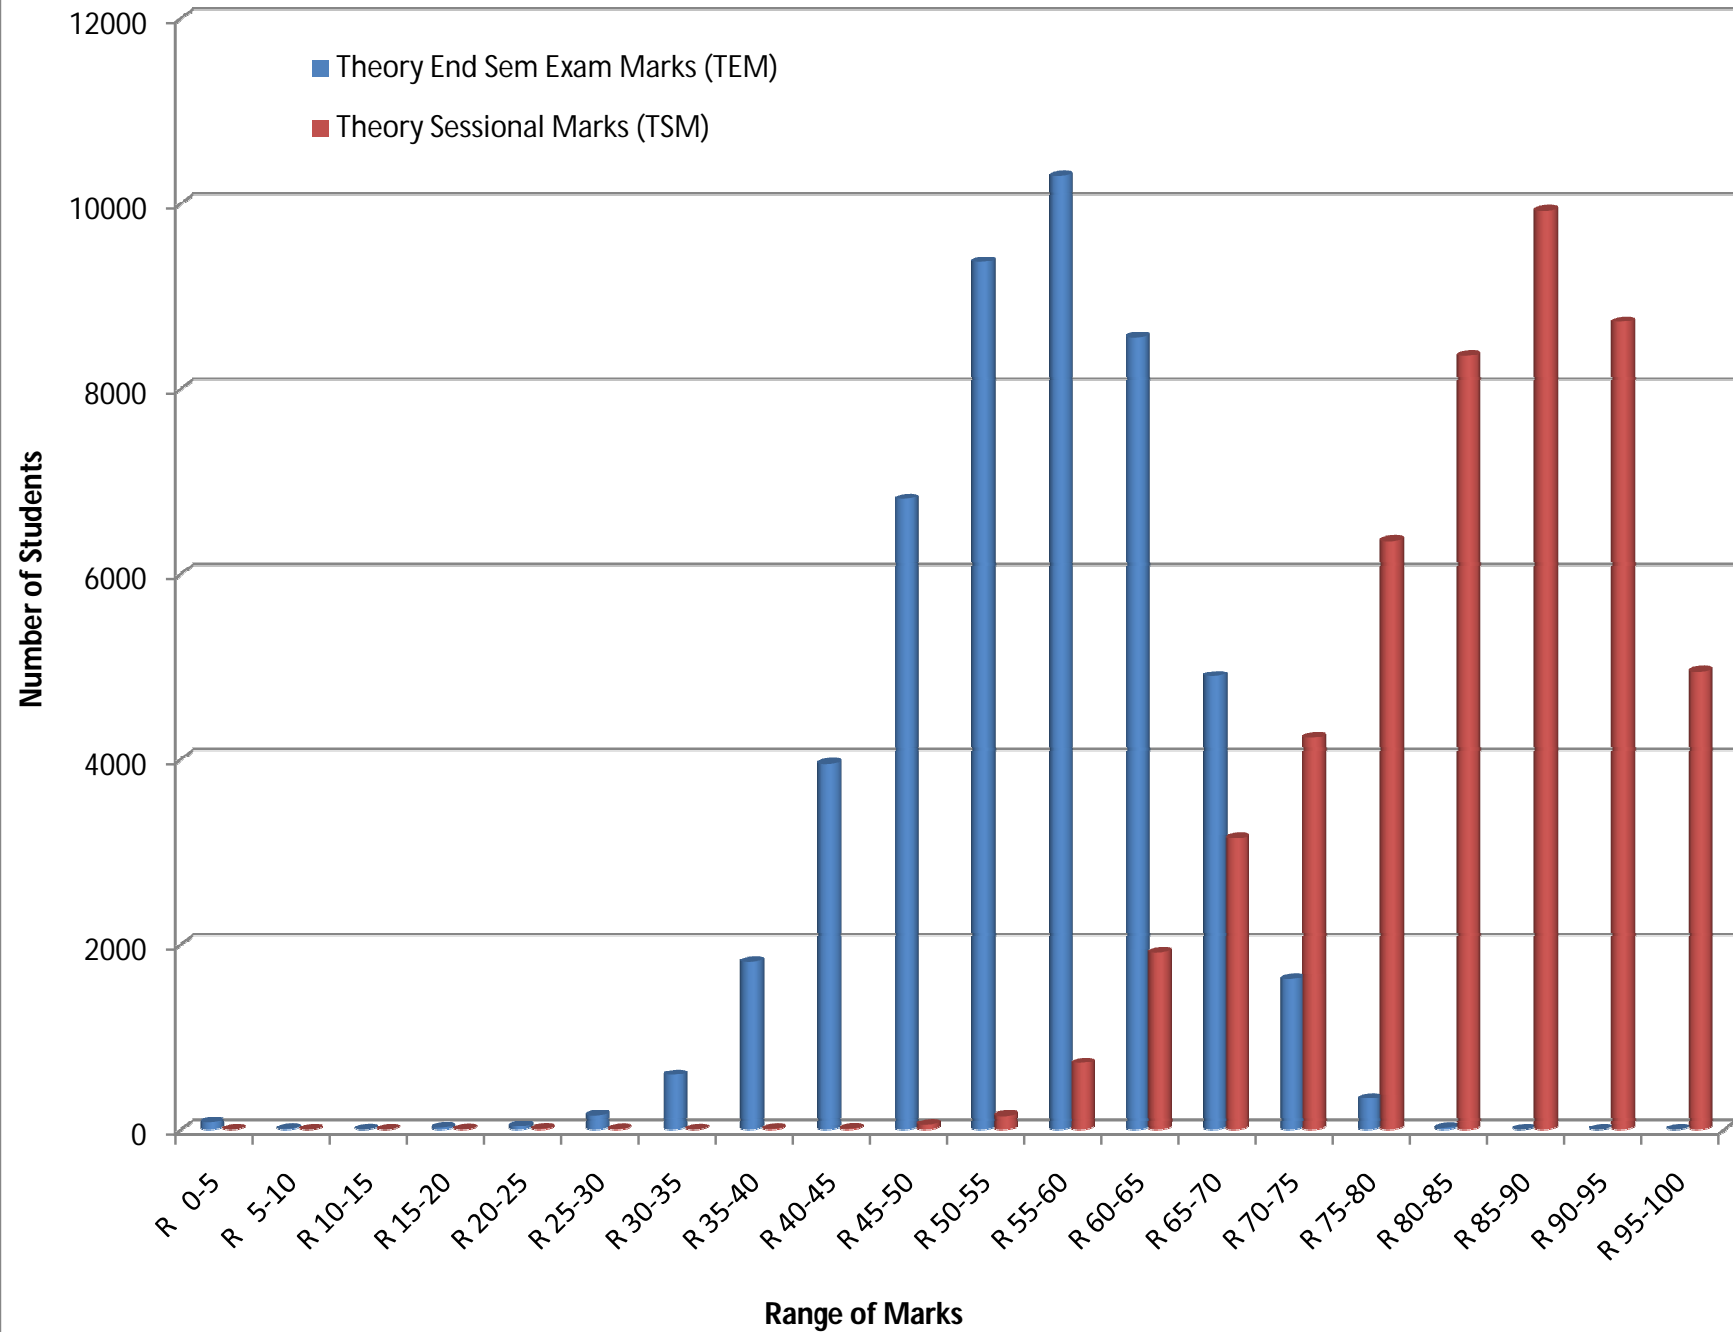

TEM and TSM Distribution-B.Tech. VII Semester (2016-17 Odd)

Institutes* Having Maximum Students With TSM/TEM ≤ 1.8 in B.Tech. VII Semester (2016-17 Odd)

| S. No. | College Code | Name of College | Students Getting TSM/TEM ≤ 1.8 |
|---------------------|---------------------|--|---------------------------------------|
| 1 | 348 | PSIT College of Engineering, Kanpur | 100.00% |
| 2 | 735 | Rajkiya Engineering College, Bijnaur | 100.00% |
| 3 | 029 | KIET Group of Institutions (Krishna Instt. of Engg. & Technology), Ghaziabad | 99.72% |
| 4 | 027 | Ajay Kumar Garg Engg. College, Ghaziabad | 99.69% |
| 5 | 122 | Shri Ram Swaroop Memorial College of Engg. & Management, Lucknow | 99.60% |
| 6 | 014 | Shri Rammurti Smarak College of Engg. and Technology, Bareilly | 99.50% |
| 7 | 164 | Pranveer Singh Institute of Technology, Kanpur | 99.29% |
| 8 | 333 | Raj Kumar Goel Institute of Technology & Management, Ghaziabad | 98.67% |
| 9 | 032 | ABES Engg. College, Ghaziabad | 98.60% |
| 10 | 068 | Meerut Institute of Engineering & Technology, Meerut | 98.49% |
| 11 | 010 | United College of Engineering & Research, Allahabad | 98.23% |
| 12 | 342 | United College of Engineering & Management, Allahabad | 98.11% |
| 13 | 292 | Meerut Institute of Technology, Meerut | 98.03% |
| 14 | 091 | JSS Academy of Technical Education, Gautam Buddh Nagar | 97.75% |
| 15 | 165 | Kanpur Institute of Technology, Kanpur | 97.48% |
| 16 | 033 | Raj Kumar Goel Instt. of Technology, Ghaziabad | 97.36% |
| 17 | 064 | Hindustan College of Science & Technology, Mathura | 97.29% |
| 18 | 001 | Anand Engg. College, Agra | 96.88% |
| 19 | 189 | Central Institute of Plastic Engg. & Technology, Lucknow | 96.88% |
| 20 | 143 | IMS Engineering College, Ghaziabad | 96.52% |
| 21 | 003 | Hindustan Institute of Technology & Management, Agra | 96.34% |
| 22 | 508 | Babu Banarasi Das Engineering College, Lucknow | 96.23% |
| 23 | 046 | Maharana Pratap Engineering College, Kanpur | 95.94% |
| 24 | 030 | Inderprasth Engg. College, Ghaziabad | 95.87% |
| 25 | 192 | Ganeshi Lal Bajaj Institute of Technology & Management, Gautam Buddh Nagar | 95.32% |
| 26 | 737 | Rajkiya Engineering College, Ambedkar Nagar | 95.24% |
| AKTU LUCKNOW | | Mahatama Gandhi Mission College of Engg. & Technology, Gautam Buddh Nagar | 95.05% |